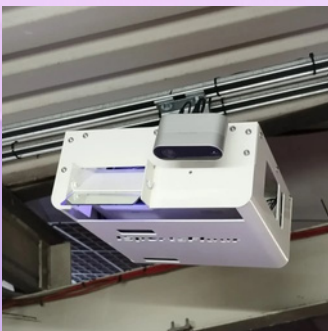

Creates interactive images 2M to 5 M

iSportsFloor

PLAY. LEARN. SUCCEED.

ISPORTSFLOOR INSTALLED CEILING TILE MOUNTED

This system installs neatly in a **standard 600x600 ceiling tile grid** and is totally standalone. The system includes a 4000 ansi-lumen projector, mini PC and high resolution depth camera in one unit. The system is **maintenance free** with the projectors laser rated to 20,000 hours. The projected image size depends on ceiling height ranging from 2.5m up to 6m giving an equivalent image size of 2.1m to 5m wide.

ISPORTSFLOOR INSTALLED COLUMN MOUNTED

Where there is no ceiling tile grid or there is a sloping roof we provide a column solution that bolts to the ceiling support structure. This system has the same specification as the tiled solution but with a 5000 ansi-lumen projector. This system can also be customised to allow for various lens or brightness options to offer bigger interactive zones.