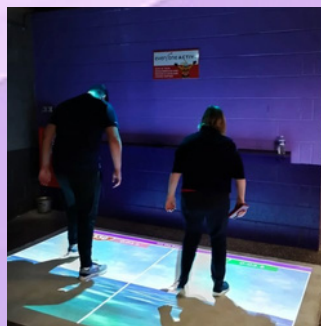

Designed to support active learning, physical development, and engagement in education, SEND, and leisure environments.

Advantages of using ISportsFloor

- ✓ Encourages physical activity, problem-solving, and sensory engagement
- ✓ Stimulates learners both physically and mentally through active play
- ✓ Supports school sports funding and physical activity objectives
- ✓ Makes learning and exercise fun, inclusive, and motivating
- ✓ Promotes healthy competition through movement-based activities
- ✓ Develops fundamental movement skills supporting long-term physical wellbeing
- ✓ Can be used as a reward-based activity to encourage positive behaviour
- ✓ Supports children with additional or challenging needs
- ✓ Ideal for break times, after-school clubs, and enrichment sessions

Creates interactive images 2M to 5 M

iSportsFloor

PLAY. LEARN. SUCCEED.

ISPORTSFLOOR INSTALLED CEILING TILE MOUNTED

This system installs neatly in a **standard 600x600 ceiling tile grid** and is totally standalone. The system includes a 4000 ansi-lumen projector, mini PC and high resolution depth camera in one unit. The system is **maintenance free** with the projectors laser rated to 20,000 hours. The projected image size depends on ceiling height ranging from 2.5m up to 6m giving an equivalent image size of 2.1m to 5m wide.

ISPORTSFLOOR INSTALLED COLUMN MOUNTED

Where there is no ceiling tile grid or there is a sloping roof we provide a column solution that bolts to the ceiling support structure. This system has the same specification as the tiled solution but with a 5000 ansi-lumen projector. This system can also be customised to allow for various lens or brightness options to offer bigger interactive zones.