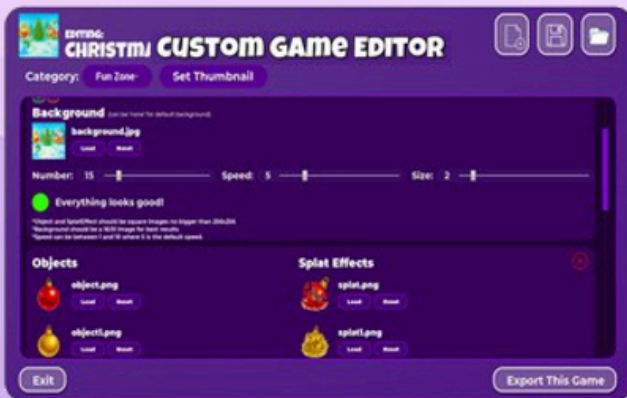

Creates interactive images 2M to 5 M

Why Choose iSportsFloor

- 130+ Modules for every requirement

EDUCATION

SPORTS

FUN ZONE

SENSORY

- Individual and **team play**
- **10 Frameworks** for building custom games
- Advanced **scheduling** and theming options
- **Windows desktop** support with iSportsTouch