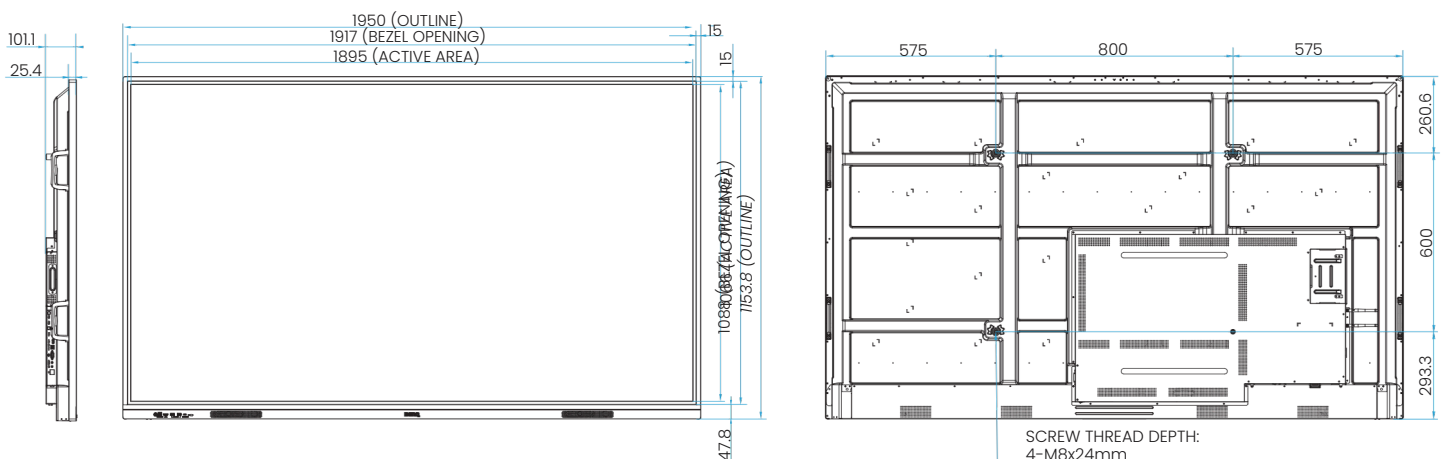

INPUT AND OUTPUT TERMINALS

FRONT I/O

DOWN I/O

SIDE I/O (RIGHT)

DIMENSIONS (MM)

5 year de/re-install warranty upon registration within 30 days of purchase.

© 2026 BenQ Corp. Specifications may vary by region, please visit your local stores for details. Actual product's features and specifications are subject to change without notice. This material may include corporate names and trademarks of third parties which are the properties of the third parties respectively.