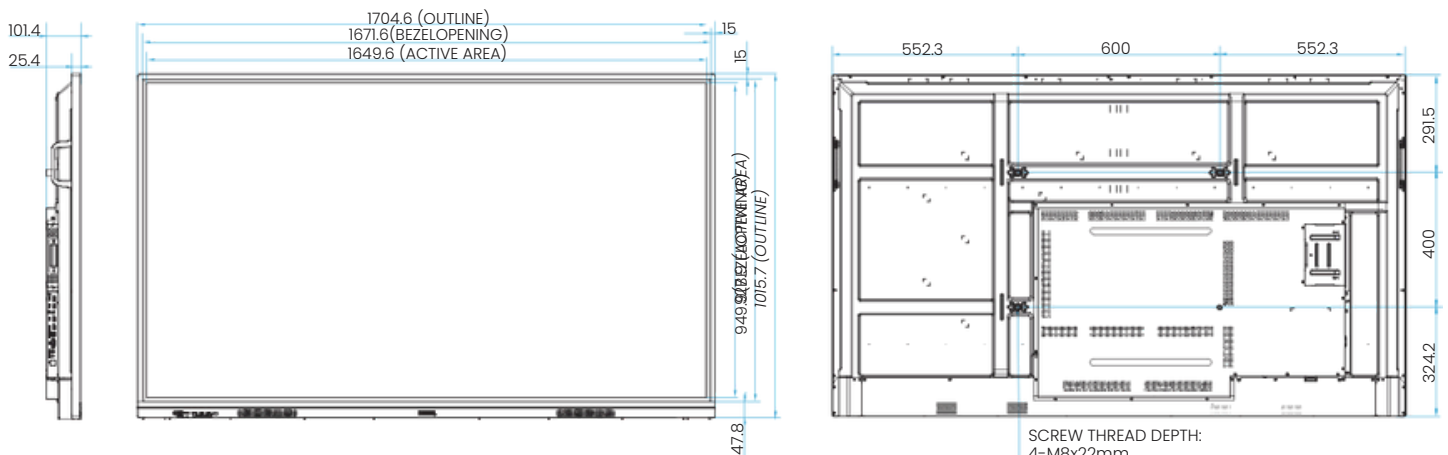

INPUT AND OUTPUT TERMINALS

FRONT I/O

DOWN I/O

SIDE I/O (RIGHT)

DIMENSIONS (MM)

5 year de/re-install warranty upon registration within 30 days of purchase.

© 2026 BenQ Corp. Specifications may vary by region, please visit your local stores for details. Actual product's features and specifications are subject to change without notice. This material may include corporate names and trademarks of third parties which are the properties of the third parties respectively.