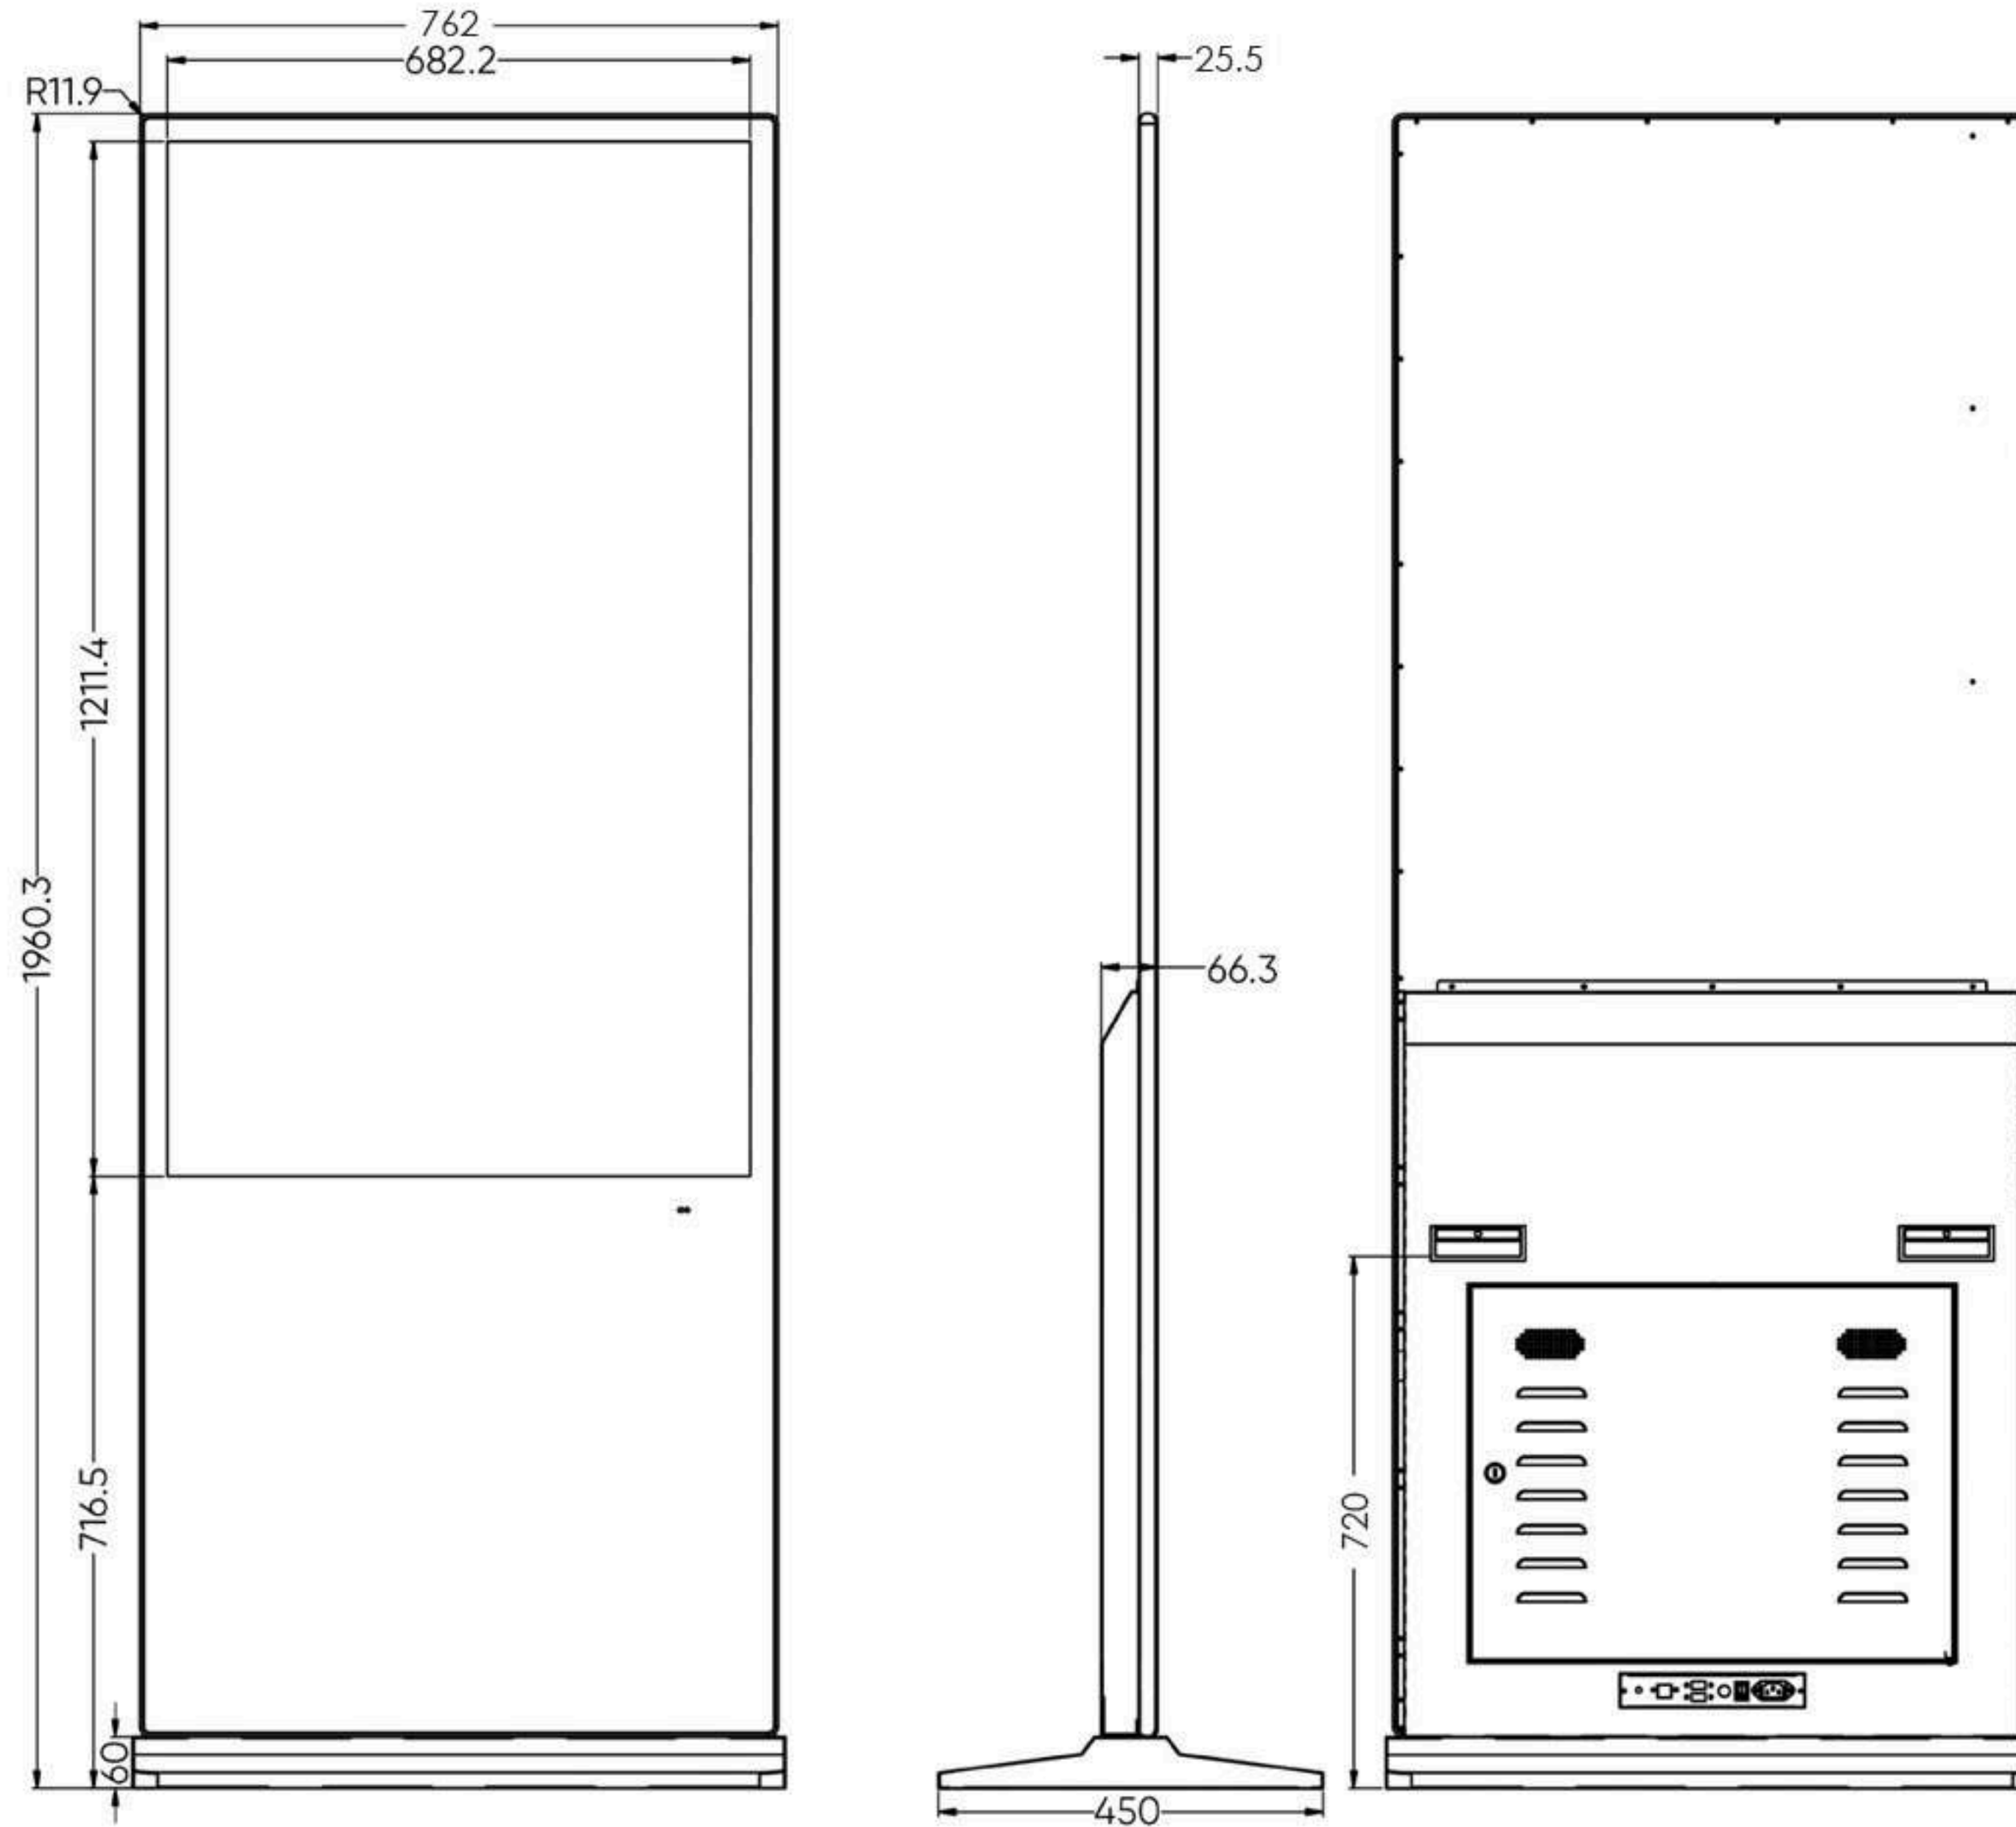

SPECIFICATIONS	
Panel size	55" TFT-LCD
Display area(mm)/mode	1209(W)x680(H) 16:9
Maximum resolution	3840x2160
Display color	16.7M
Pixel Pitch(mm)	0.43(H)x0.43(V)
Brightness (nits)	450cd/M ²
Contrast	3000:1
Visual angle	178°/178°
Response time	5ms
Weight	50kg (Slim Back), 57kg (Standard Back)
INPUT & OUTPUT	
HDMI	2
USB	2
RS232	1
RJ45	1
Touch output	1
Earphone	1
Speaker	2 X 5W (9 OHM)
VIDEO	
Color system	PAL/NTSC/SECAM

Note: Product design specifications including dimensions are subject to change without notice and may vary from those shown. Please call us for the most up to date specifications and dimensions.

POWER	
Power supply	AC100~240V 50 /60 HZ
Maximum power consumption	≤180W
Standby power consumption	<5W
TEMPERATURE	
Working temperature	0 ° C ~ 50 ° C
Storage temperature	-20 ° C ~ 60 ° C
Working humidity	85%
Storage humidity	85%
ANDRIOD SPECIFICATIONS	
Andriod system	Google Android 13 support multi-language
Storage	4G DDR3
CPU	Dual core 1.8 Ghz/quad-core 982
Flash	32G
APPEARANCE	
Color/appearance	White,black,customized
Case	Metal case SPCC
Installation	Floor standing
Quality Standard	CE,CCC
TOUCH PANEL	
Specification	Capacitive touch

Note: Product design specifications including dimensions are subject to change without notice and may vary from those shown. Please call us for the most up to date specifications and dimensions.

Positioning accuracy	±2mms
Transmittance	≥92%
Hardness	7H
Click manner	10 points touch
Response time	≤10ms
Life time	More than 600 million times
DETAILED FUNCTIONS	
Video format	MPEG1/MPEG2/MPEG4/DivX/ASP/WMV/AVI
Audio format	Wave/MP3/WMA/AAC
Image format	JPEG/BMP/TIFF/PNG/GIF
Image resolution	480P/720P/1080P/2160P

Note: Product design specifications including dimensions are subject to change without notice and may vary from those shown. Please call us for the most up to date specifications and dimensions.

65" Engage