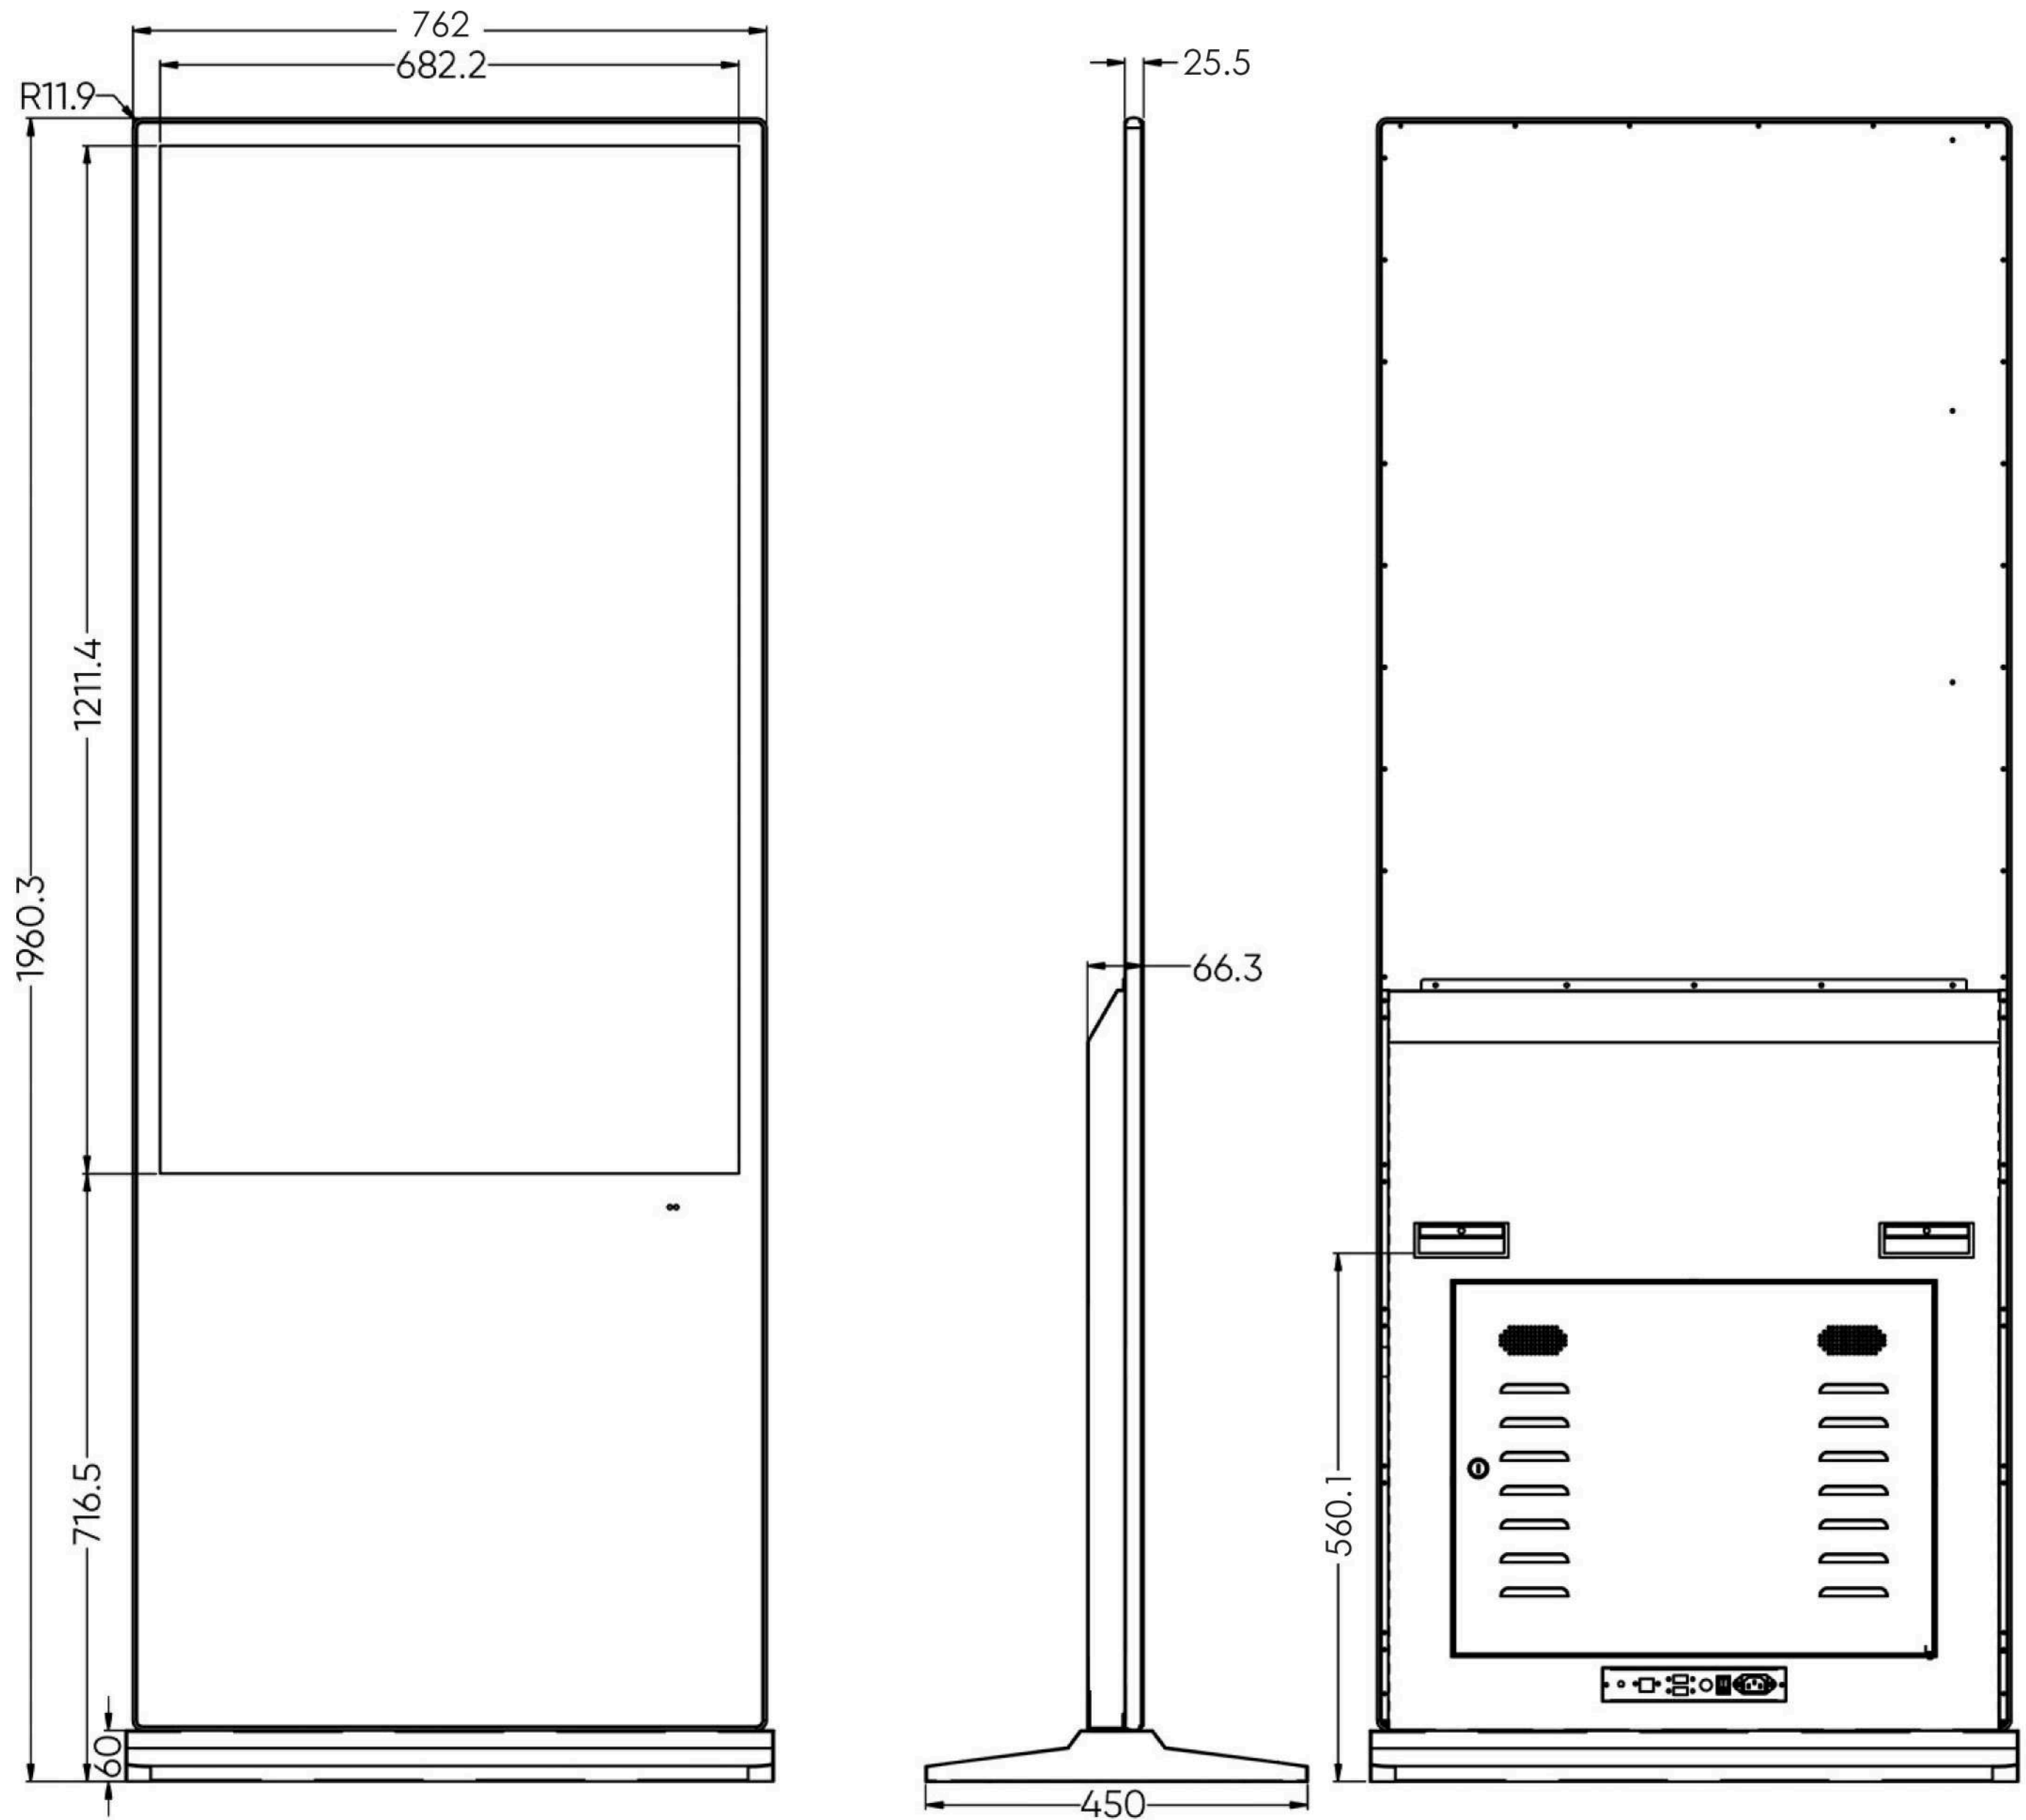

Slim Back Engage

Note: Product design specifications including dimensions are subject to change without notice and may vary from those shown. Please call us for the most up to date specifications and dimensions.