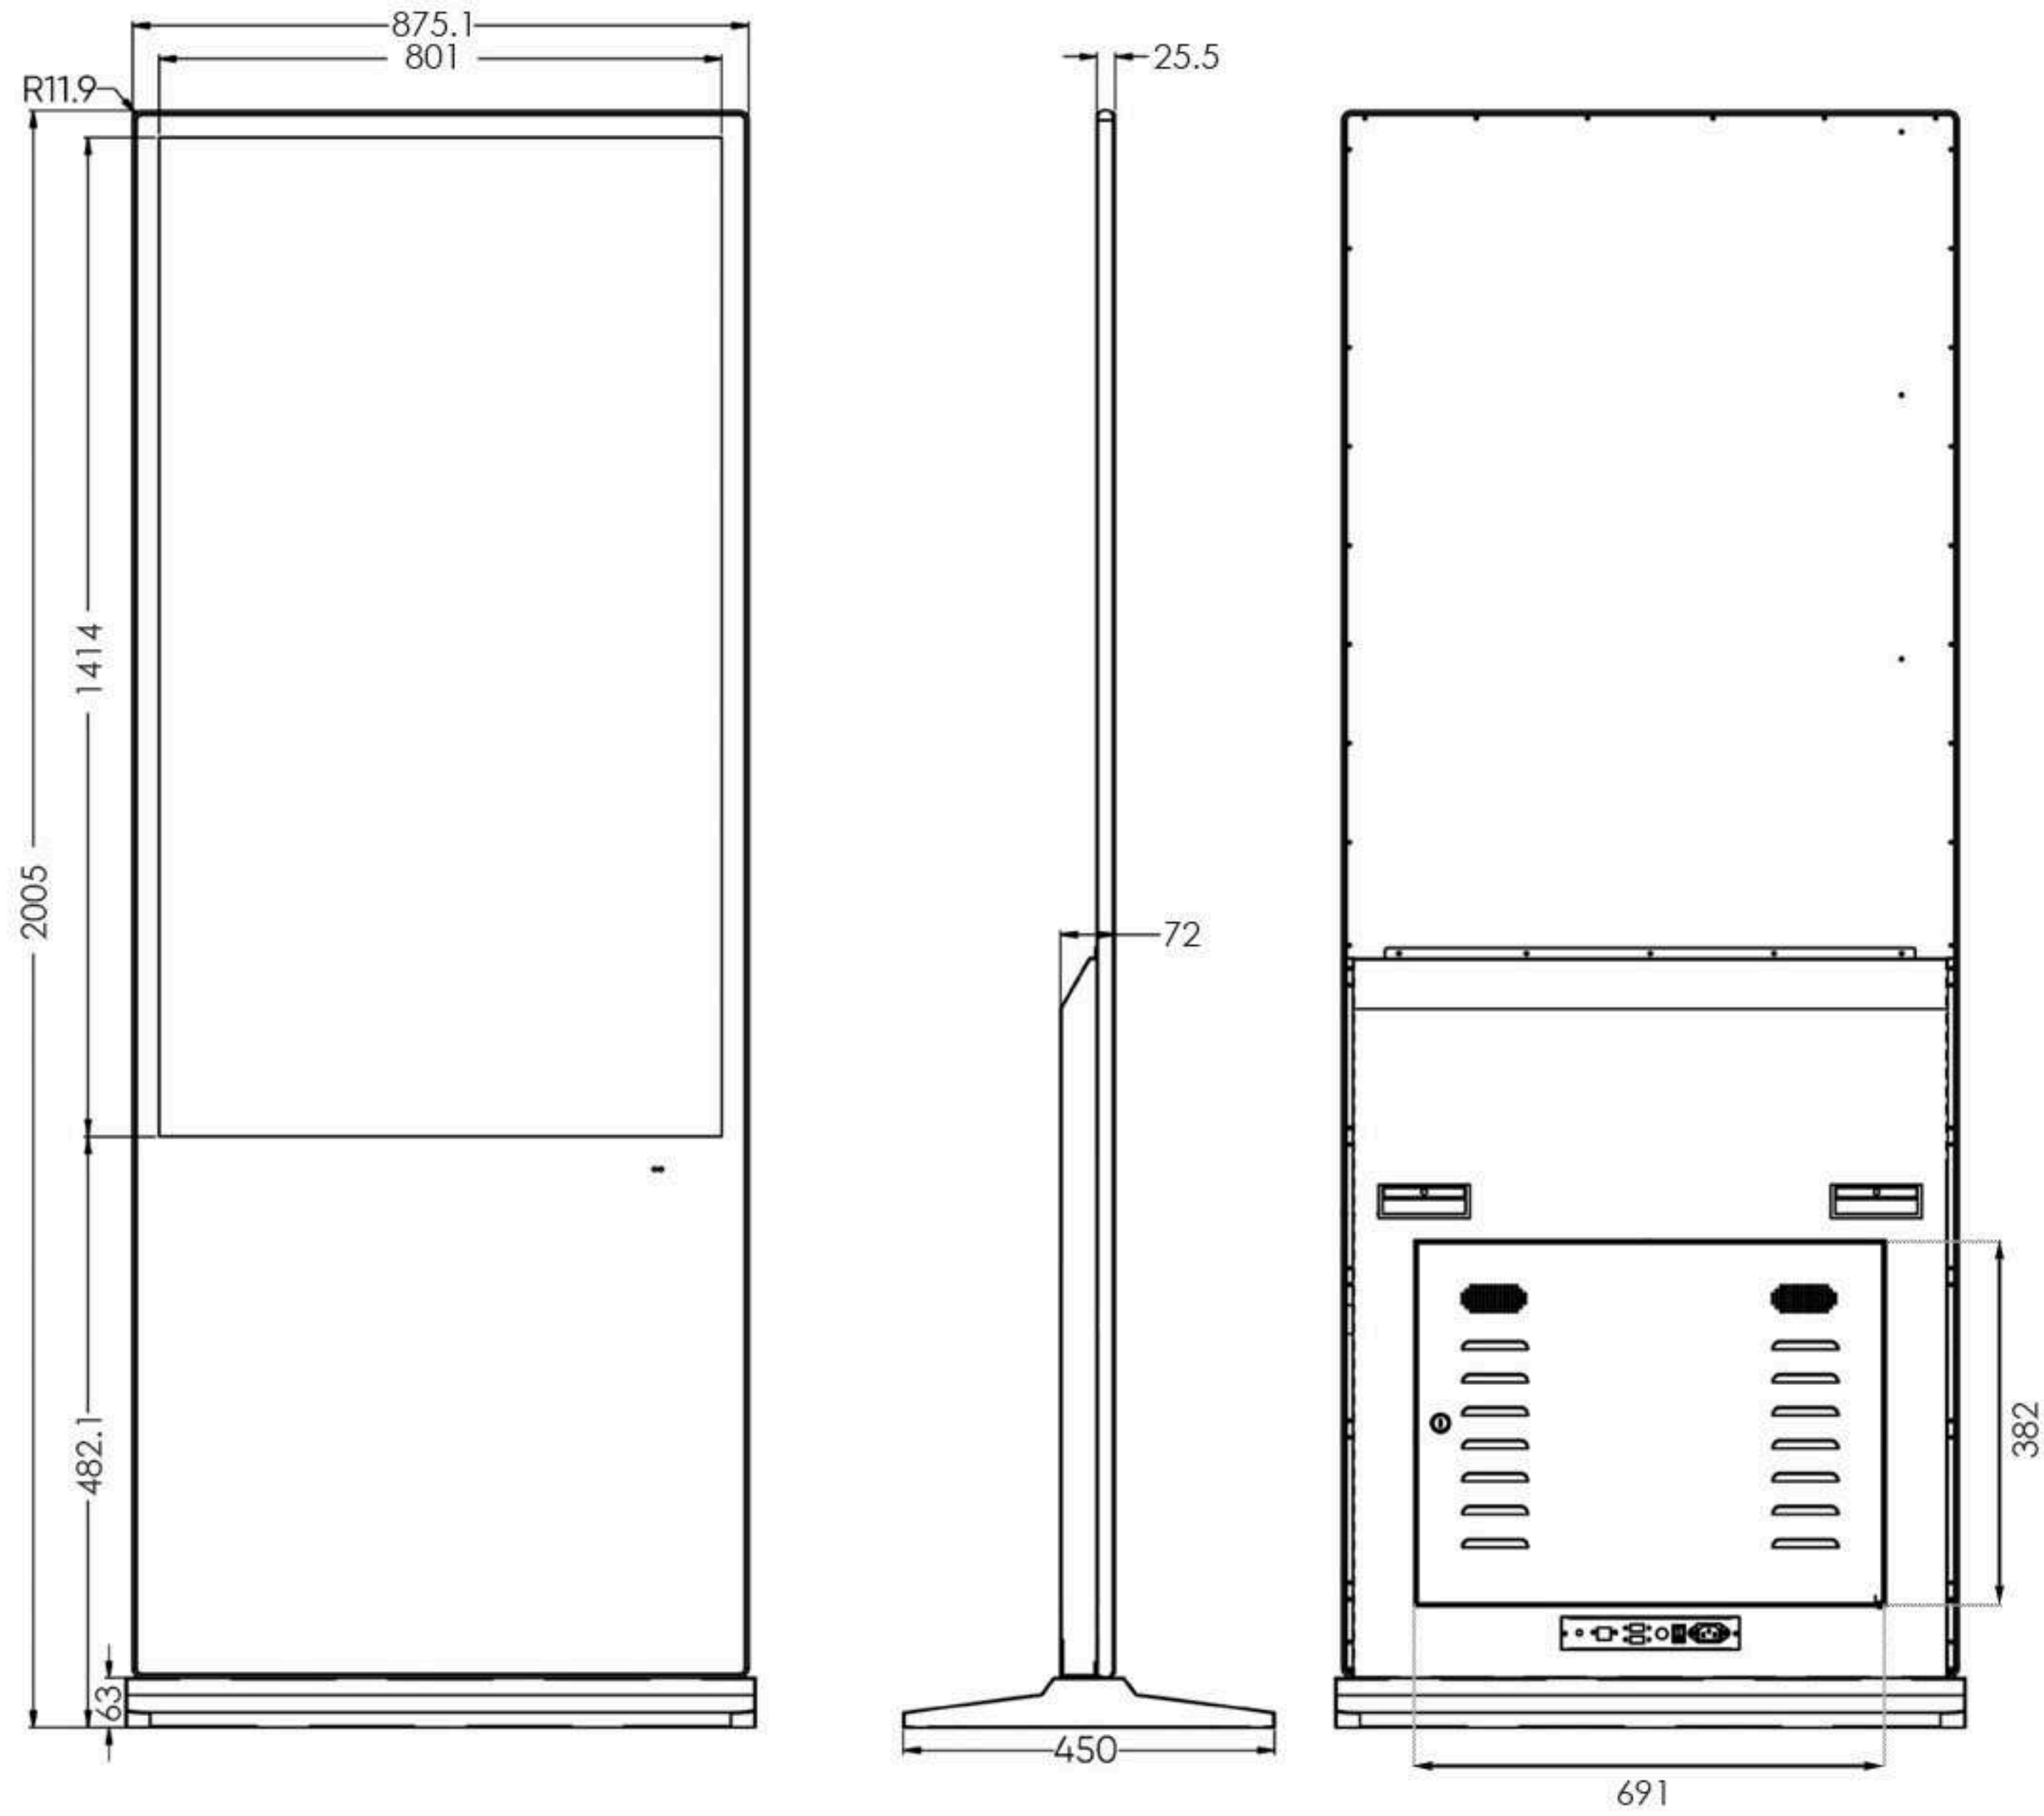

SPECIFICATIONS	
Panel size	55" TFT-LCD
Display area(mm)/mode	1209(W)x680(H) 16:9
Maximum resolution	3840x2160
Display color	16.7M
Pixel Pitch(mm)	0.43(H)x0.43(V)
Brightness (nits)	450cd/M ²
Contrast	3000:1
Visual angle	178°/178°
Response time	5ms
Weight	50kg (Slim Back), 57kg (Standard Back)
INPUT & OUTPUT	
HDMI	2
USB	2
RS232	1
RJ45	1
Touch output	1
Earphone	1
Speaker	2 X 5W (9 OHM)
VIDEO	
Color system	PAL/NTSC/SECAM

Note: Product design specifications including dimensions are subject to change without notice and may vary from those shown. Please call us for the most up to date specifications and dimensions.

Positioning accuracy	±2mms
Transmittance	≥92%
Hardness	7H
Click manner	10 points touch
Response time	≤10ms
Life time	More than 600 million times
DETAILED FUNCTIONS	
Video format	MPEG1/MPEG2/MPEG4/DivX/ASP/WMV/AVI
Audio format	Wave/MP3/WMA/AAC
Image format	JPEG/BMP/TIFF/PNG/GIF
Image resolution	480P/720P/1080P/2160P

Note: Product design specifications including dimensions are subject to change without notice and may vary from those shown. Please call us for the most up to date specifications and dimensions.

Slim Back Engage

Note: Product design specifications including dimensions are subject to change without notice and may vary from those shown. Please call us for the most up to date specifications and dimensions.

65" Engage