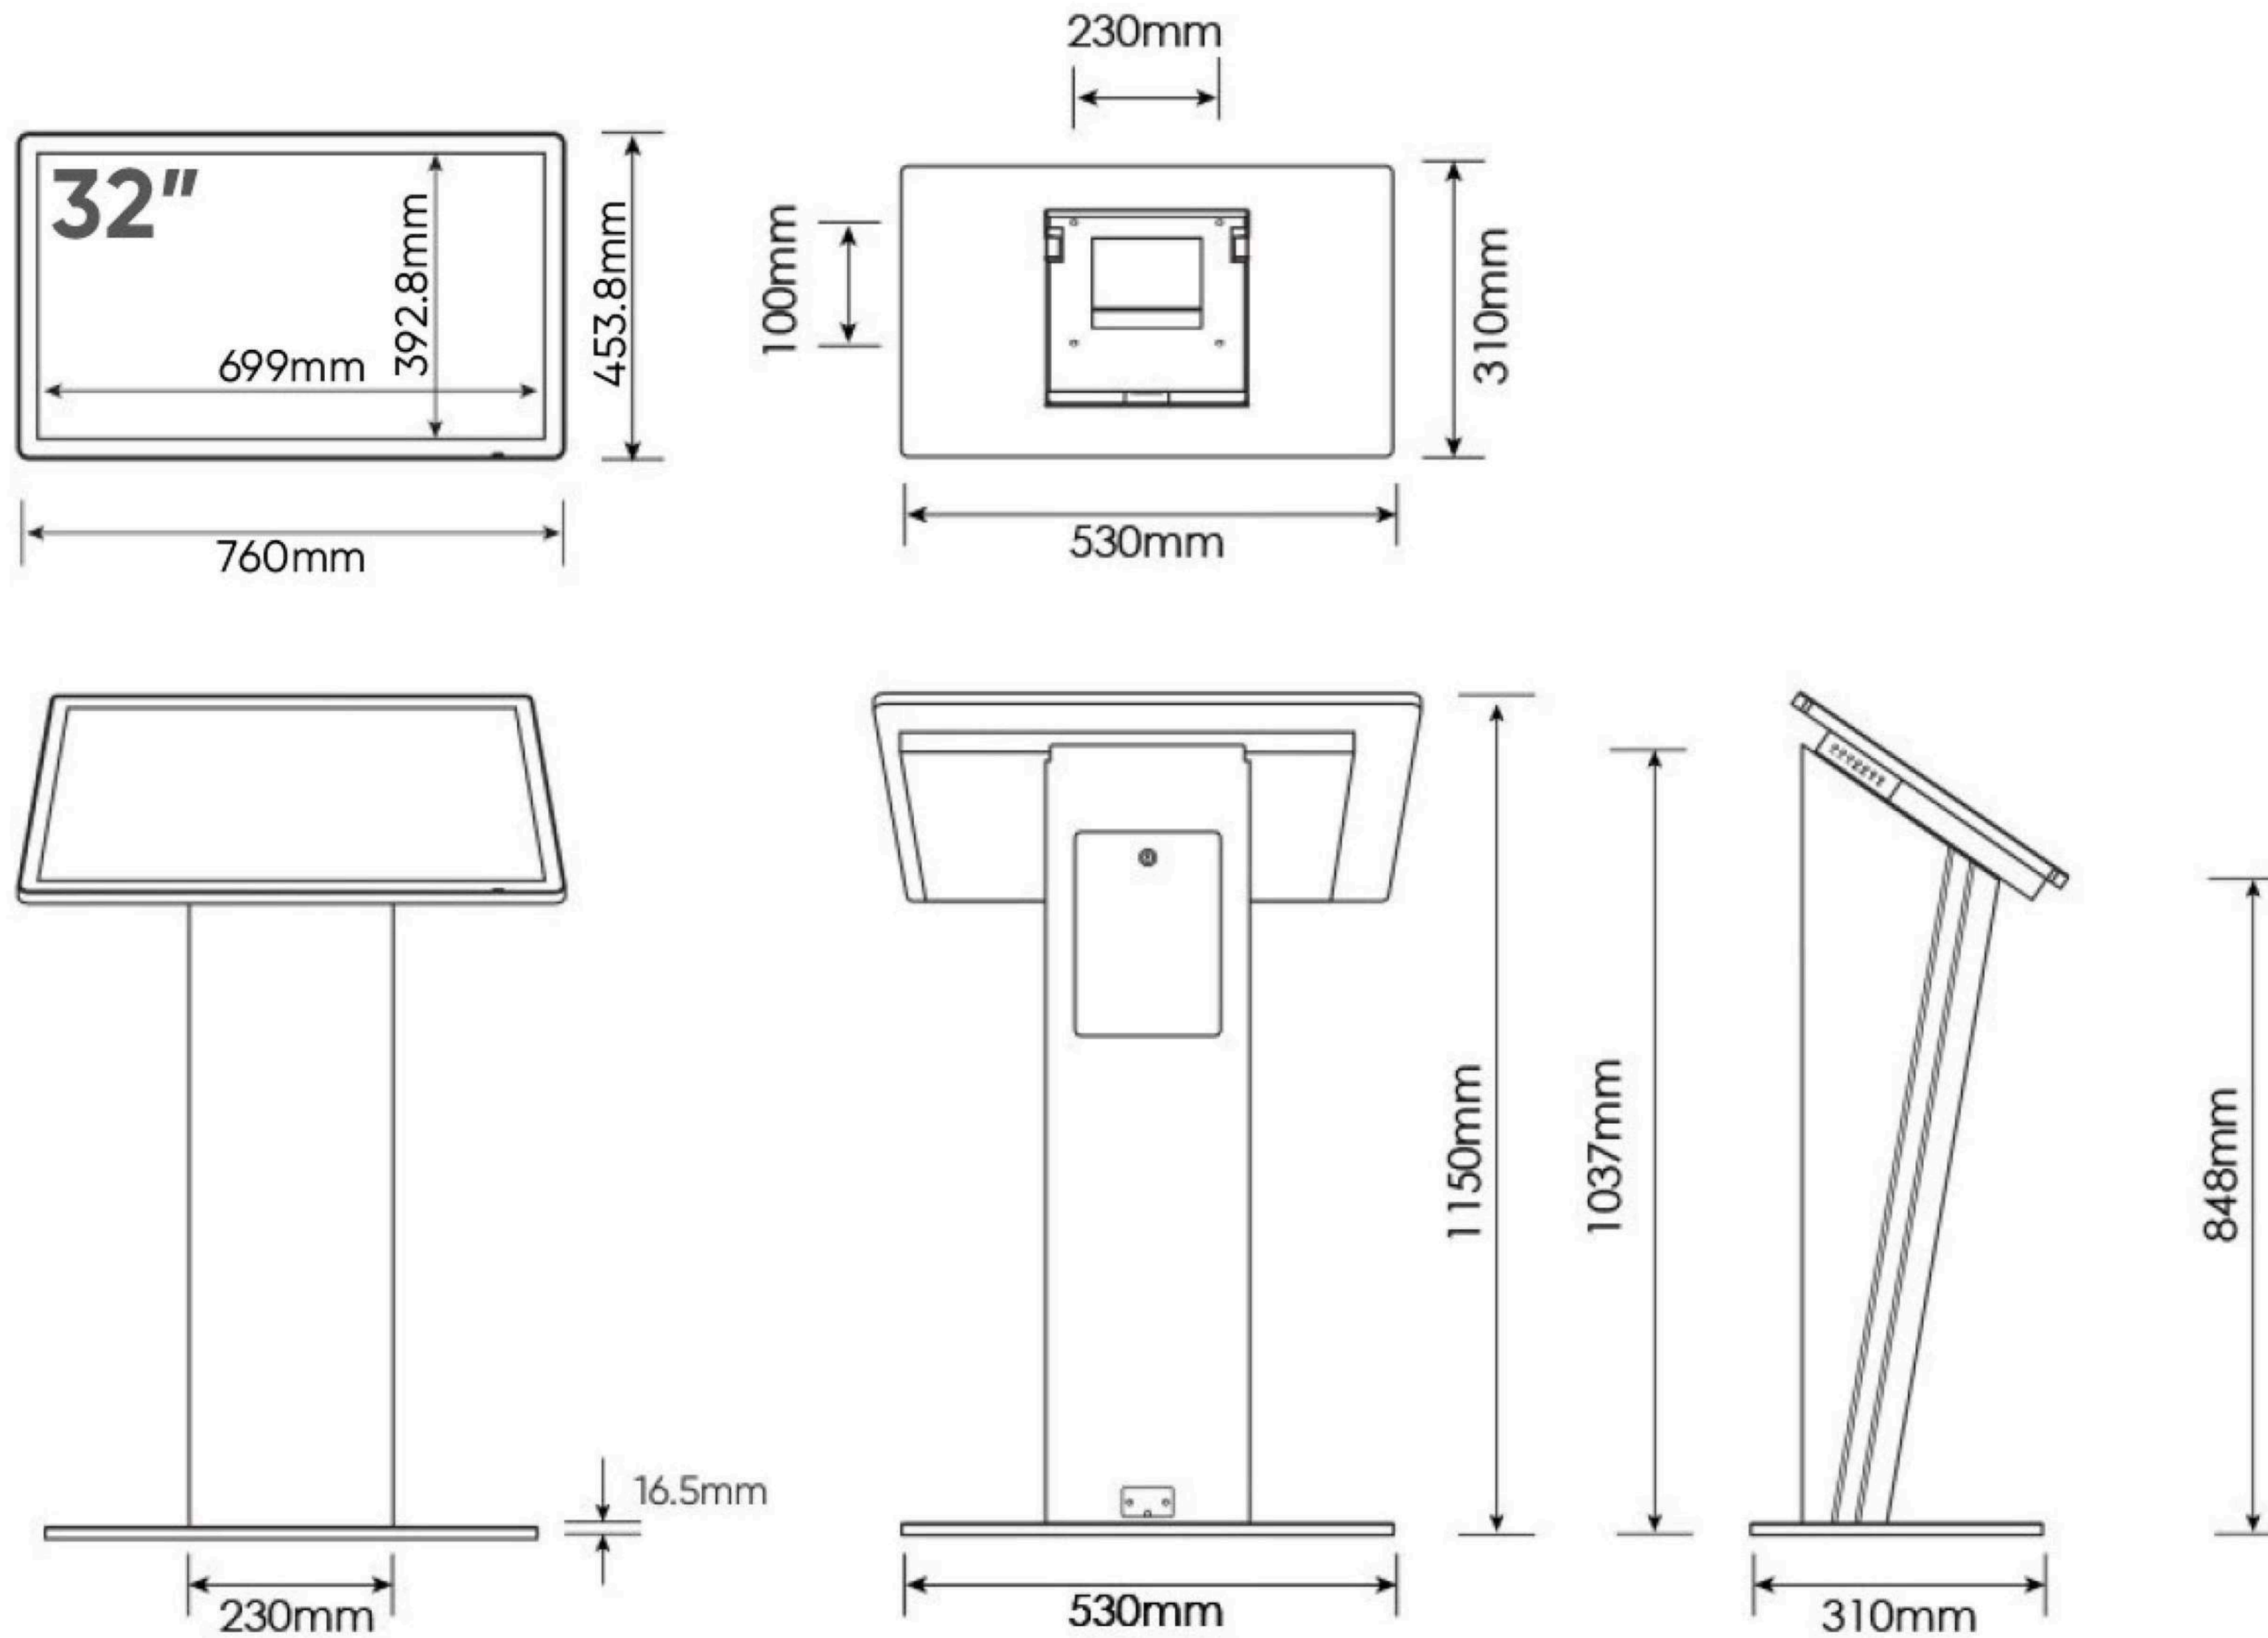

Note: Product design specifications including dimensions are subject to change without notice and may vary from those shown. Please call us for the most up to date specifications and dimensions.