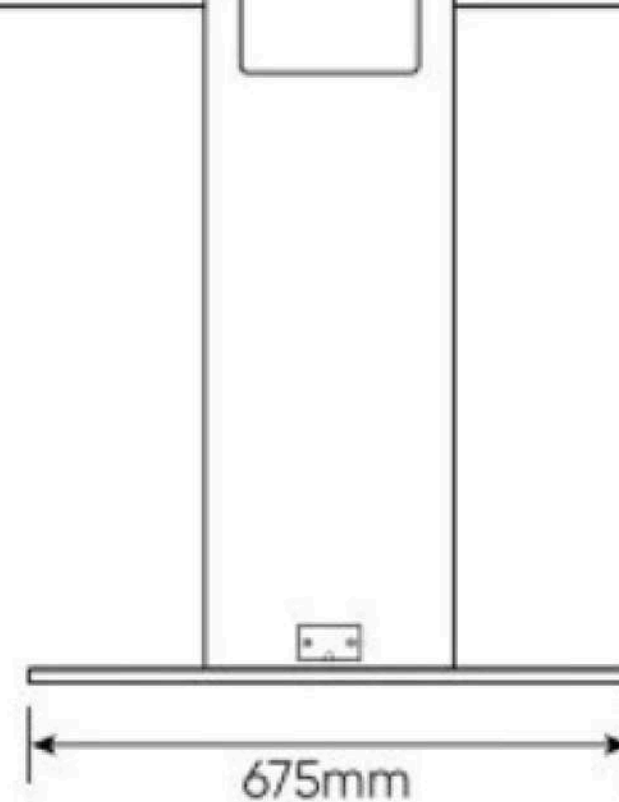

Note: Product design specifications including dimensions are subject to change without notice and may vary from those shown. Please call us for the most up to date specifications and dimensions.