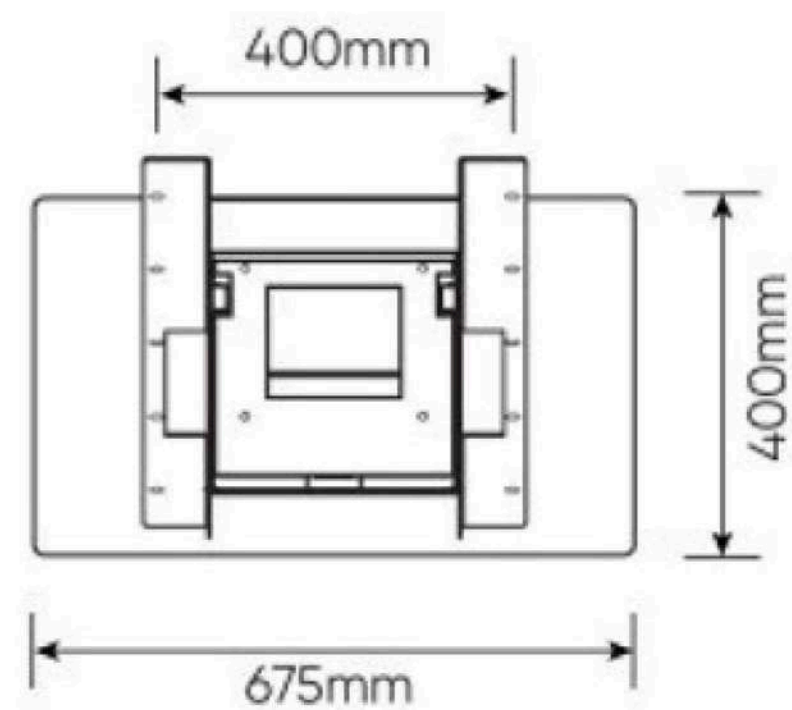

Note: Product design specifications including dimensions are subject to change without notice and may vary from those shown. Please call us for the most up to date specifications and dimensions.