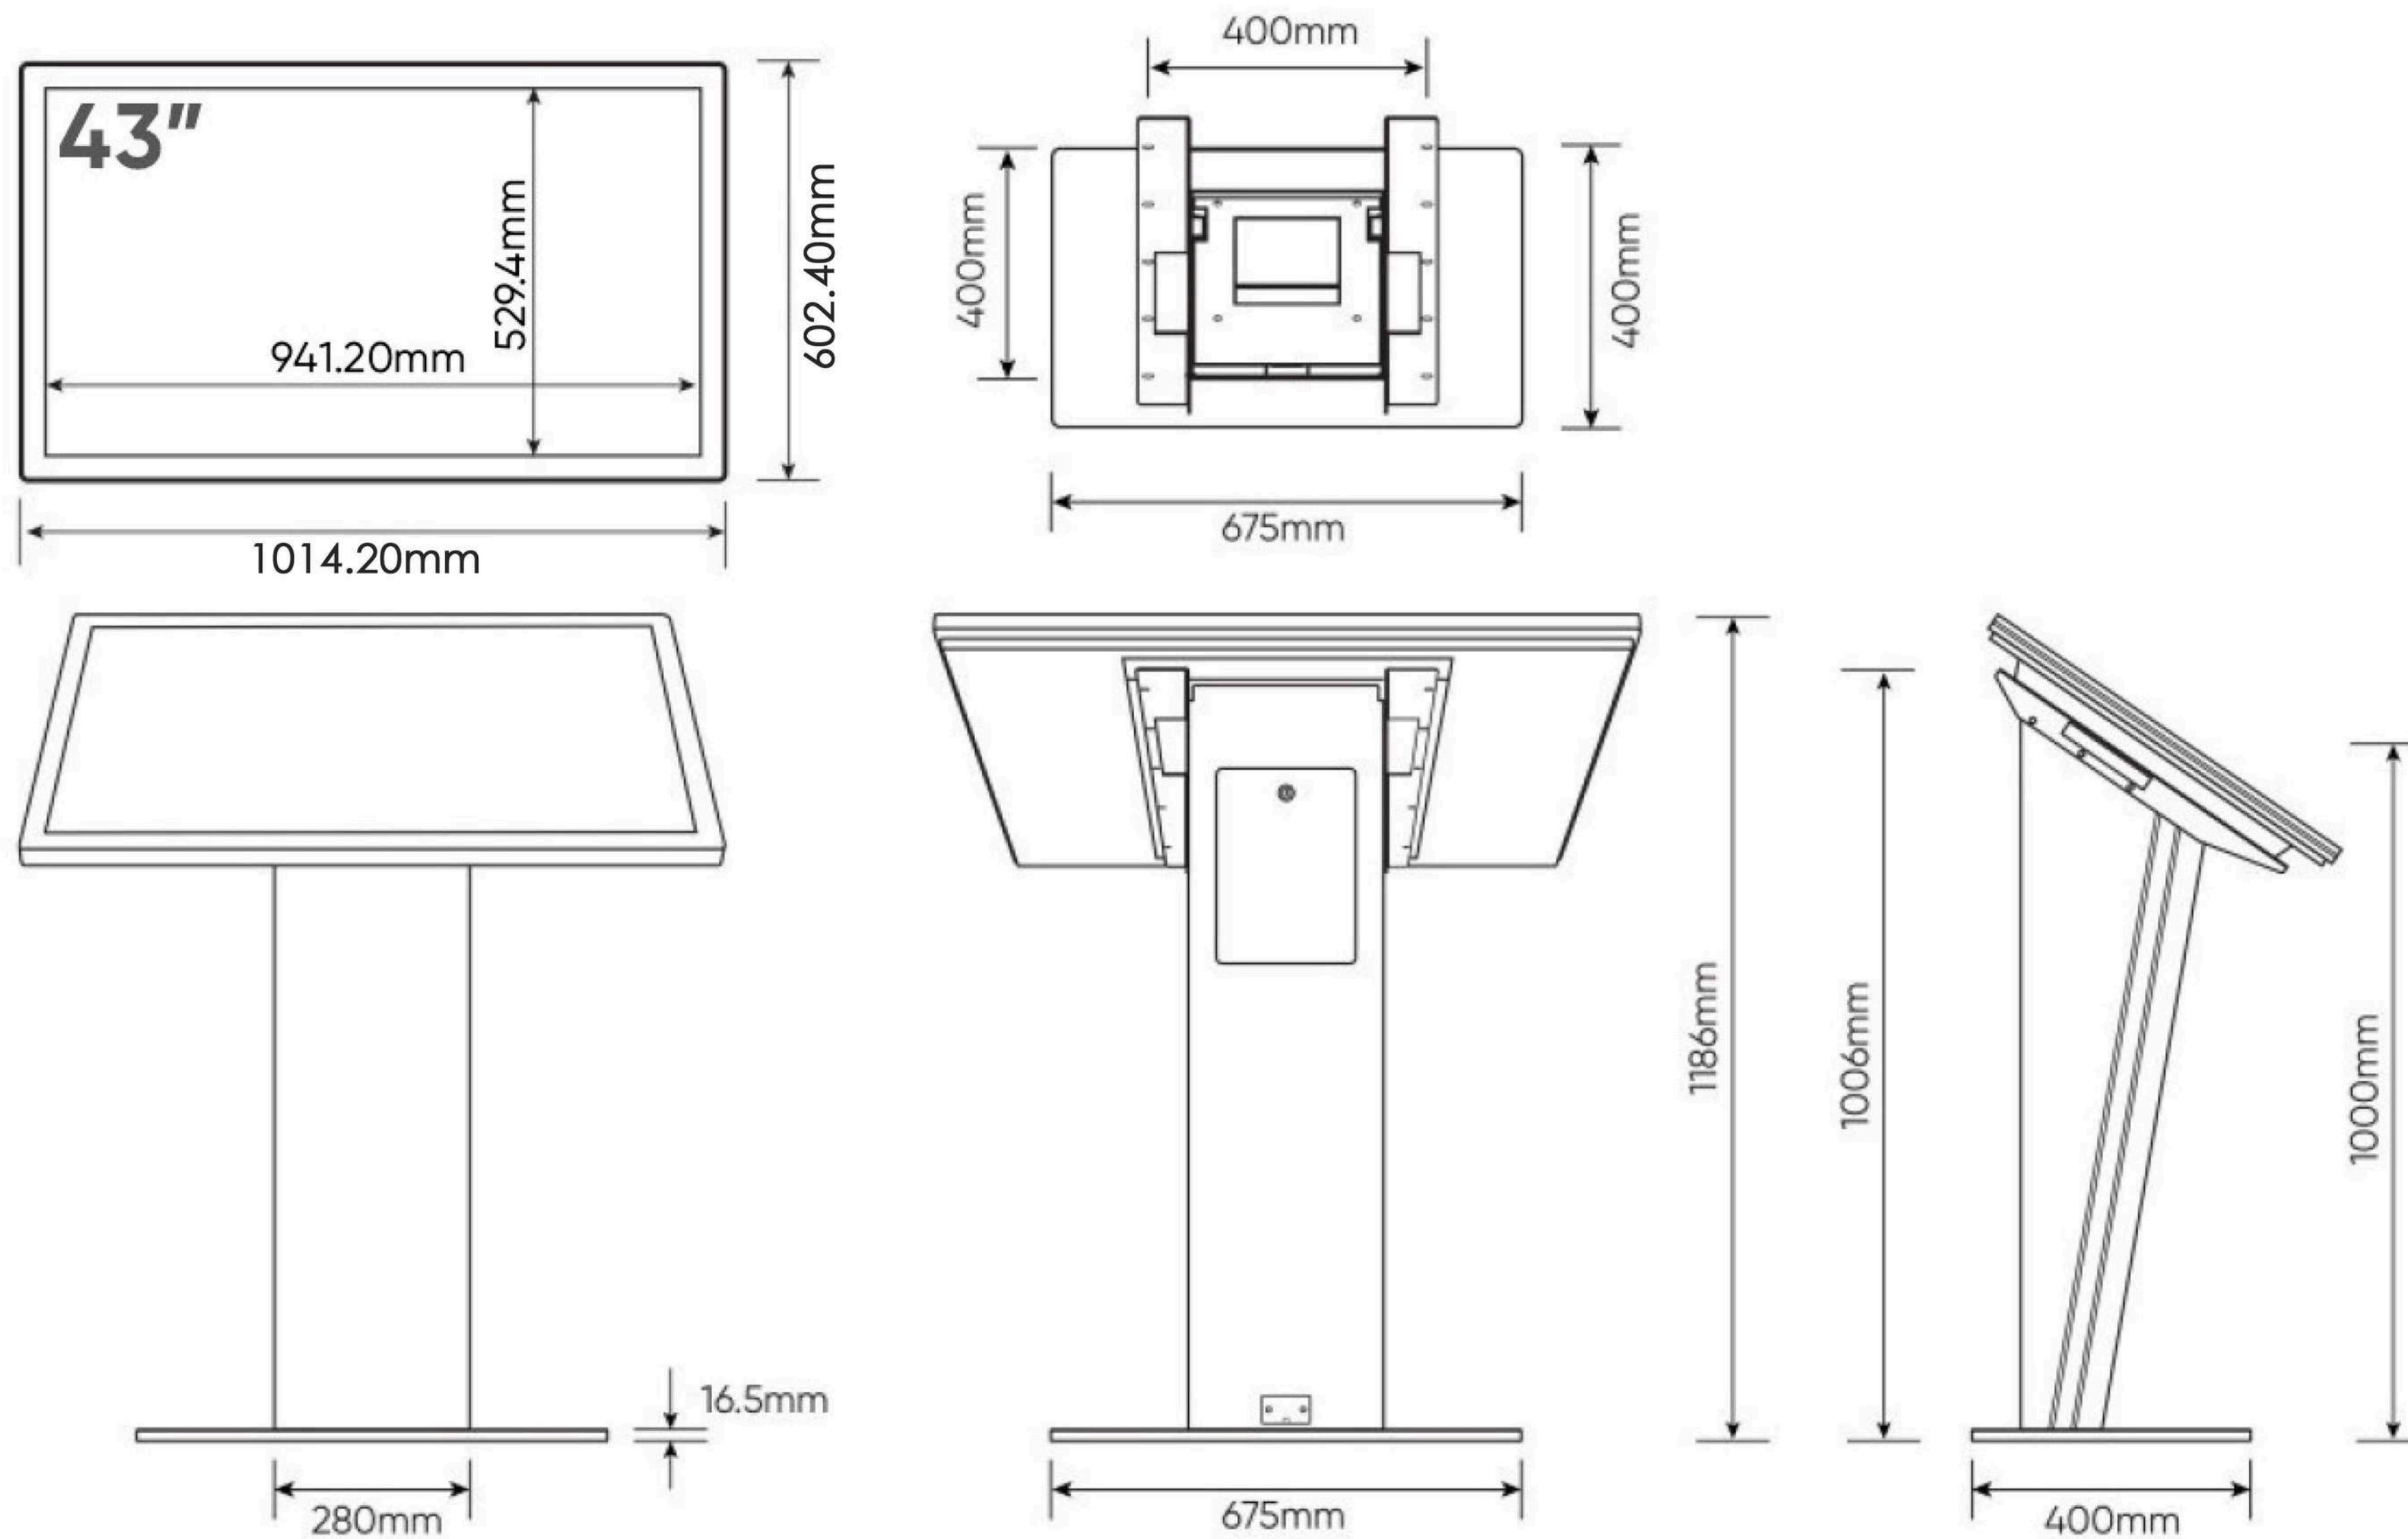

Note: Product design specifications including dimensions are subject to change without notice and may vary from those shown. Please call us for the most up to date specifications and dimensions.