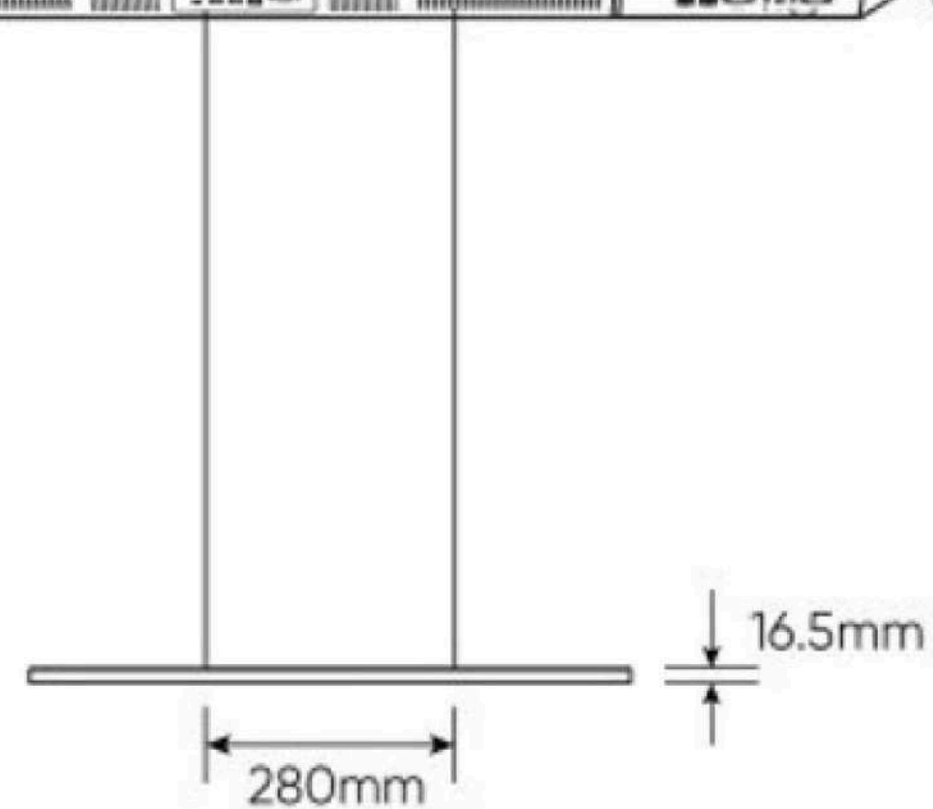

Note: Product design specifications including dimensions are subject to change without notice and may vary from those shown. Please call us for the most up to date specifications and dimensions.