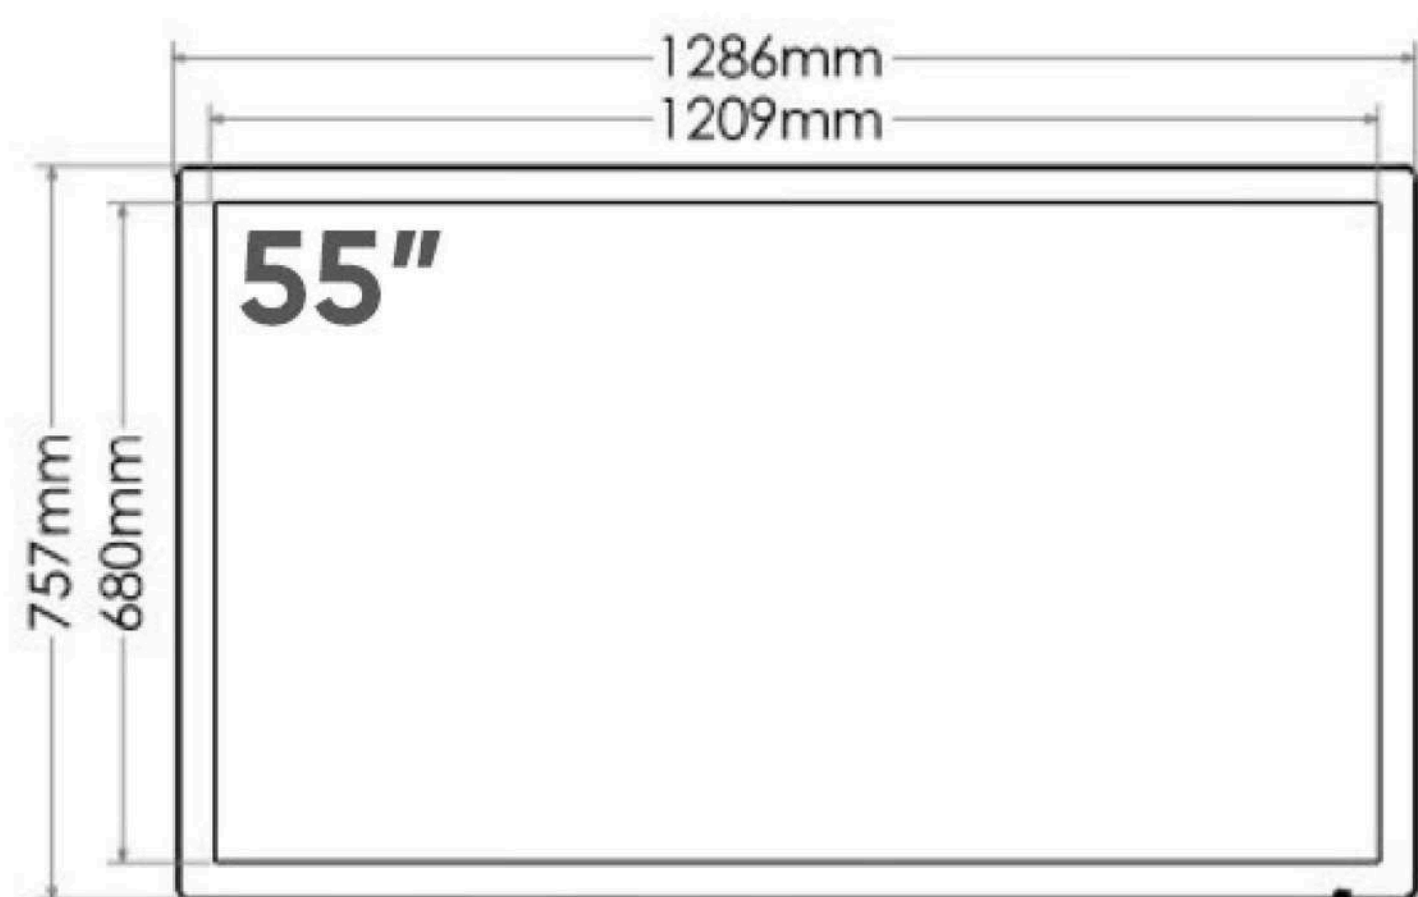

Note: Product design specifications including dimensions are subject to change without notice and may vary from those shown. Please call us for the most up to date specifications and dimensions.