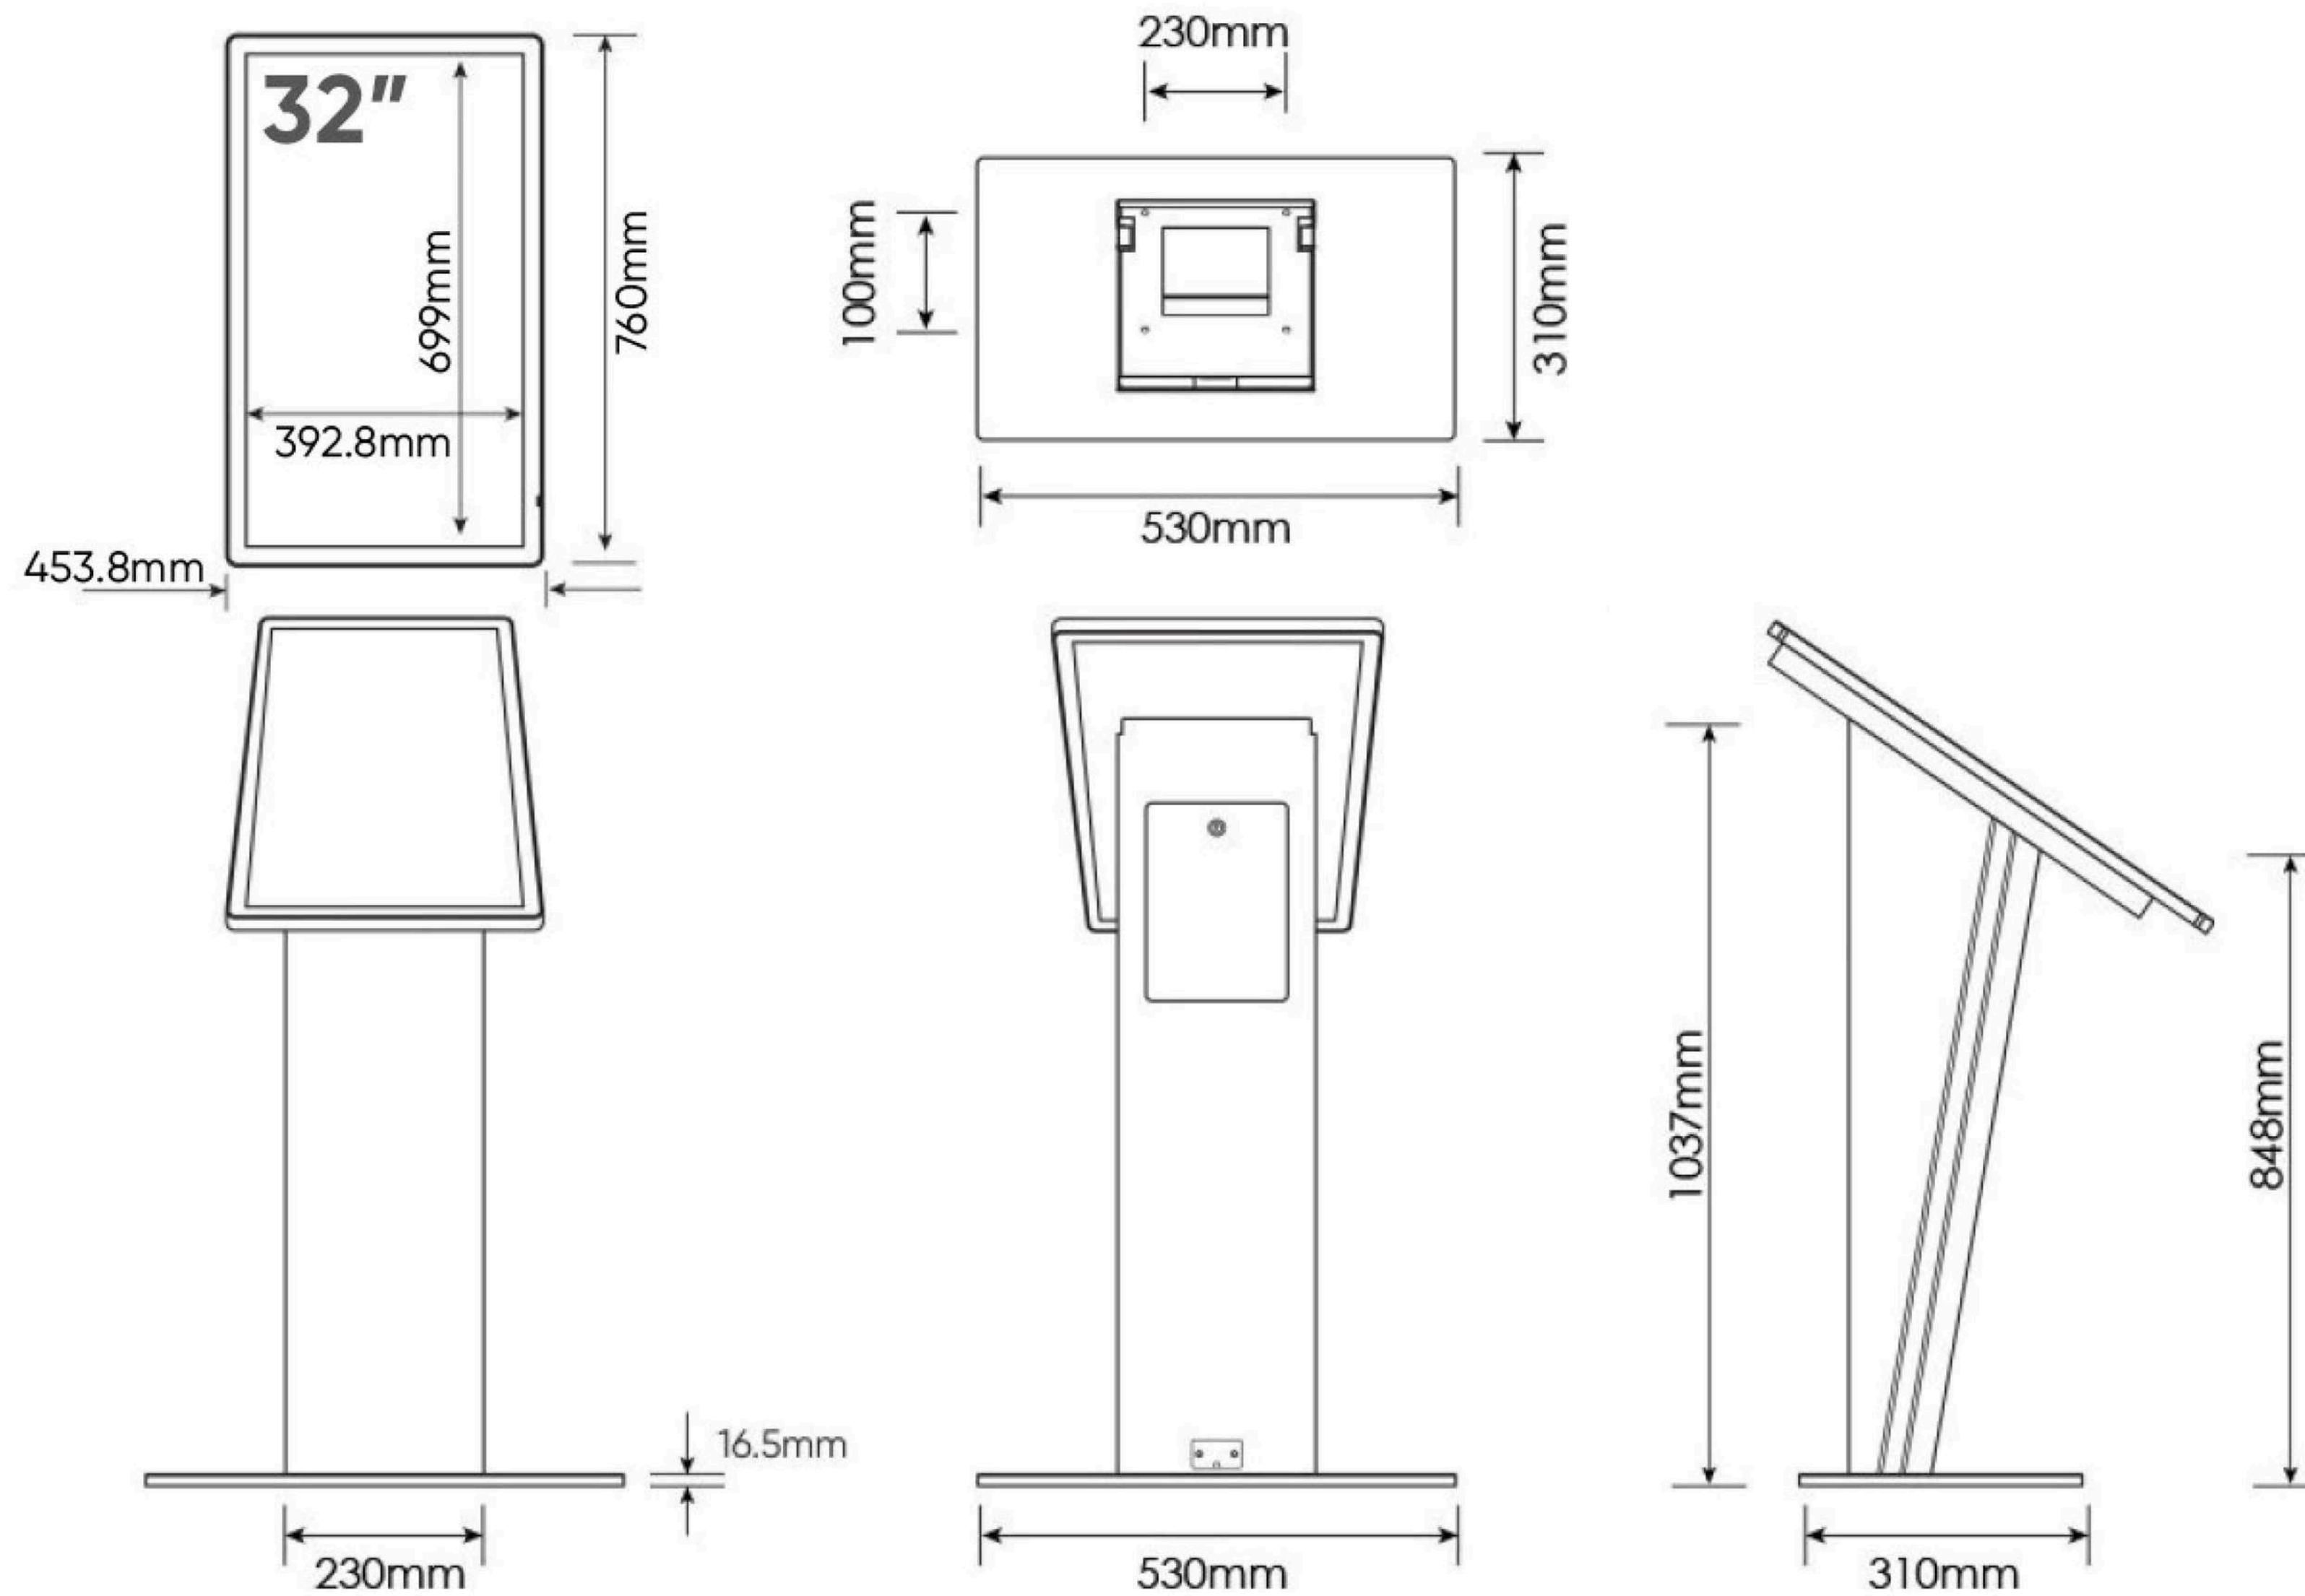

Note: Product design specifications including dimensions are subject to change without notice and may vary from those shown. Please call us for the most up to date specifications and dimensions.