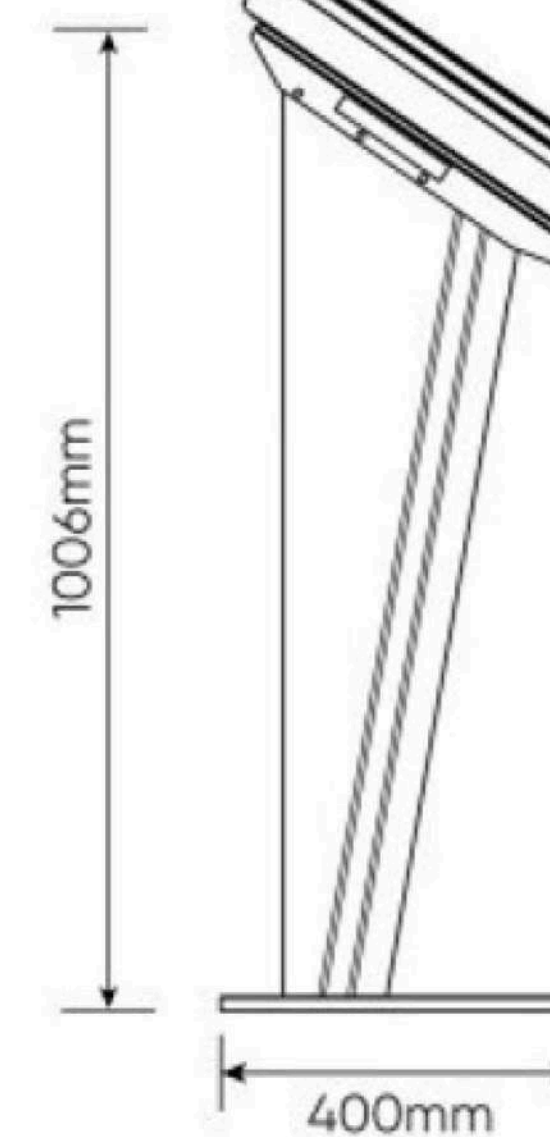

Note: Product design specifications including dimensions are subject to change without notice and may vary from those shown. Please call us for the most up to date specifications and dimensions.