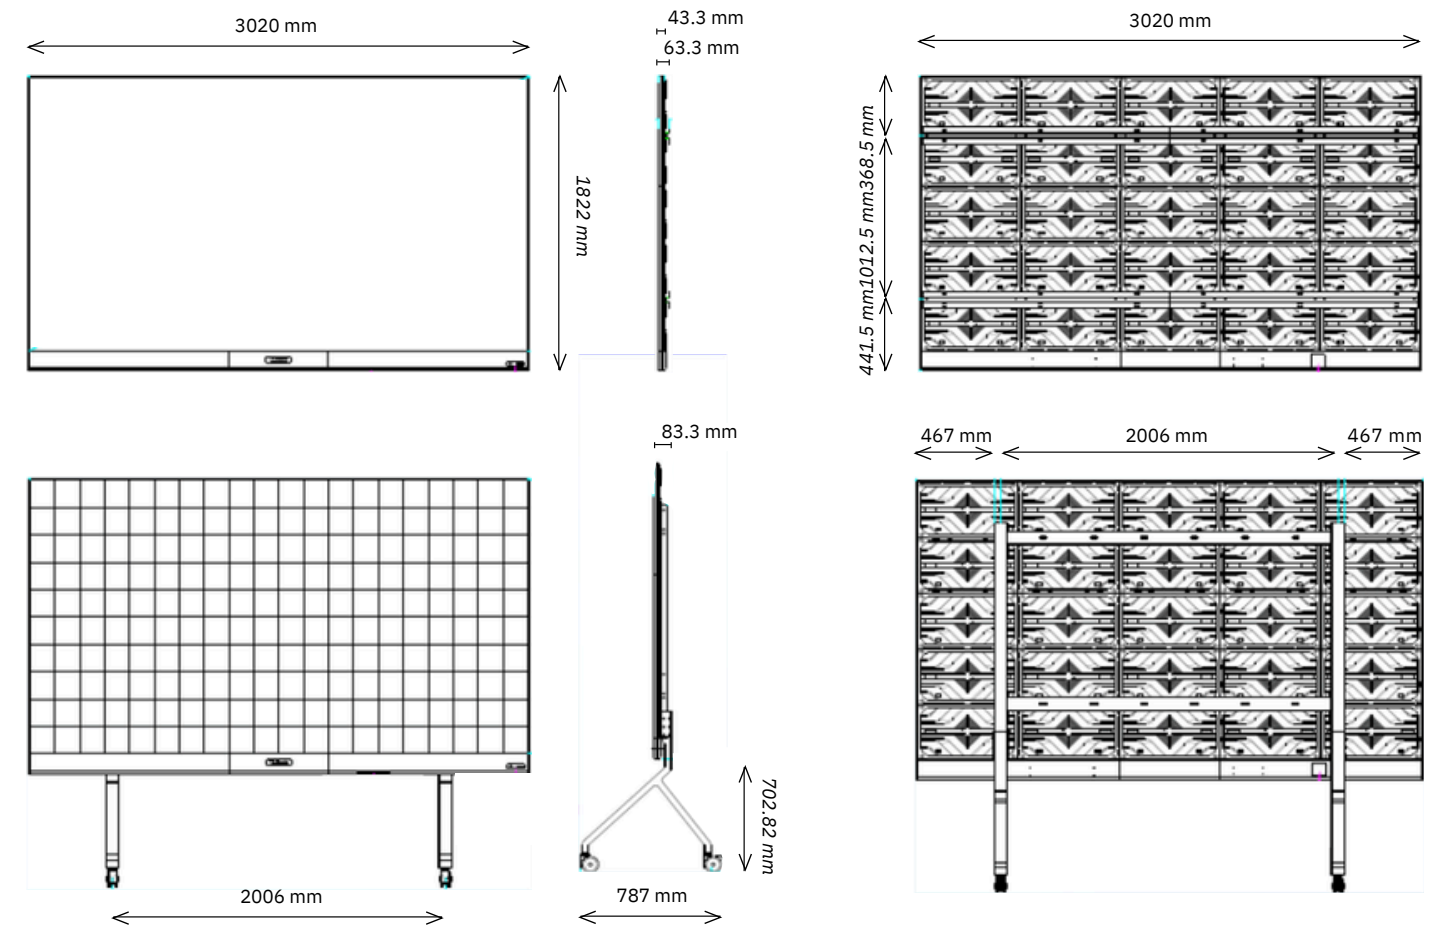

Technical drawings

© 2025 Wacebo. Tutti i diritti riservati.

Il contenuto di questo documento, comprese immagini, testi, specifiche e layout, è proprietà di Wacebo ed è protetto dalle leggi sulla proprietà intellettuale. È vietata la riproduzione o distribuzione, totale o parziale, senza autorizzazione scritta di Wacebo. Le specifiche e le caratteristiche del prodotto sono soggette a modifiche senza preavviso.