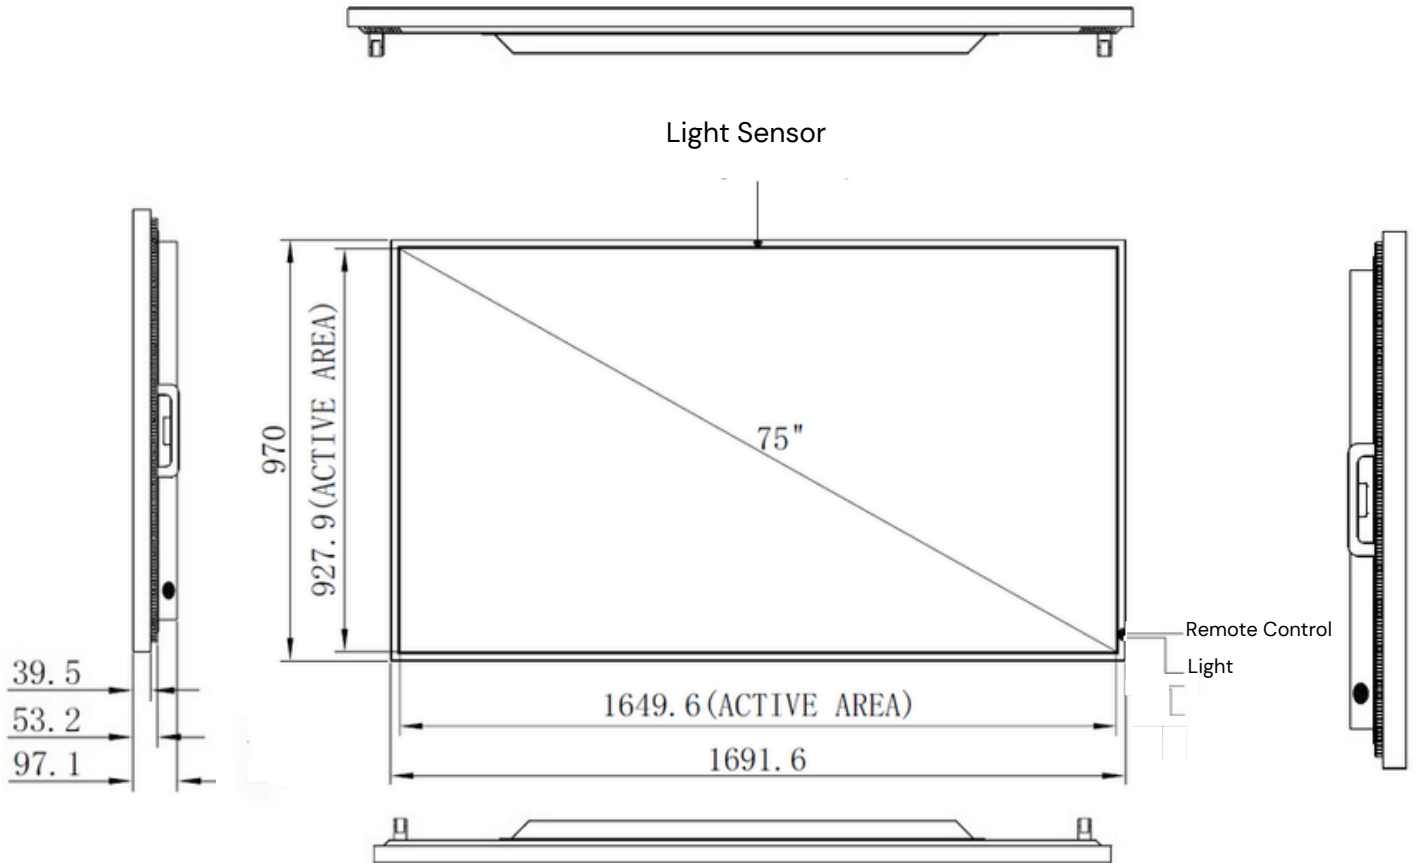

TECHNICAL DRAWING

FVG75 ULTRA 4KHD SERIES