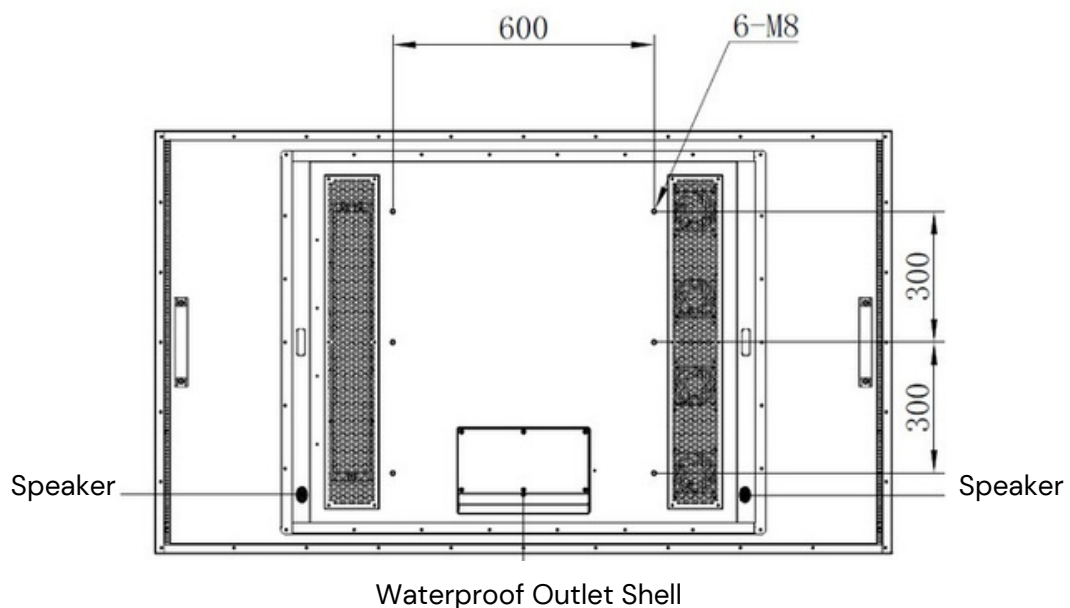

TECHNICAL DRAWING

FVG75 ULTRA 4KHD SERIES