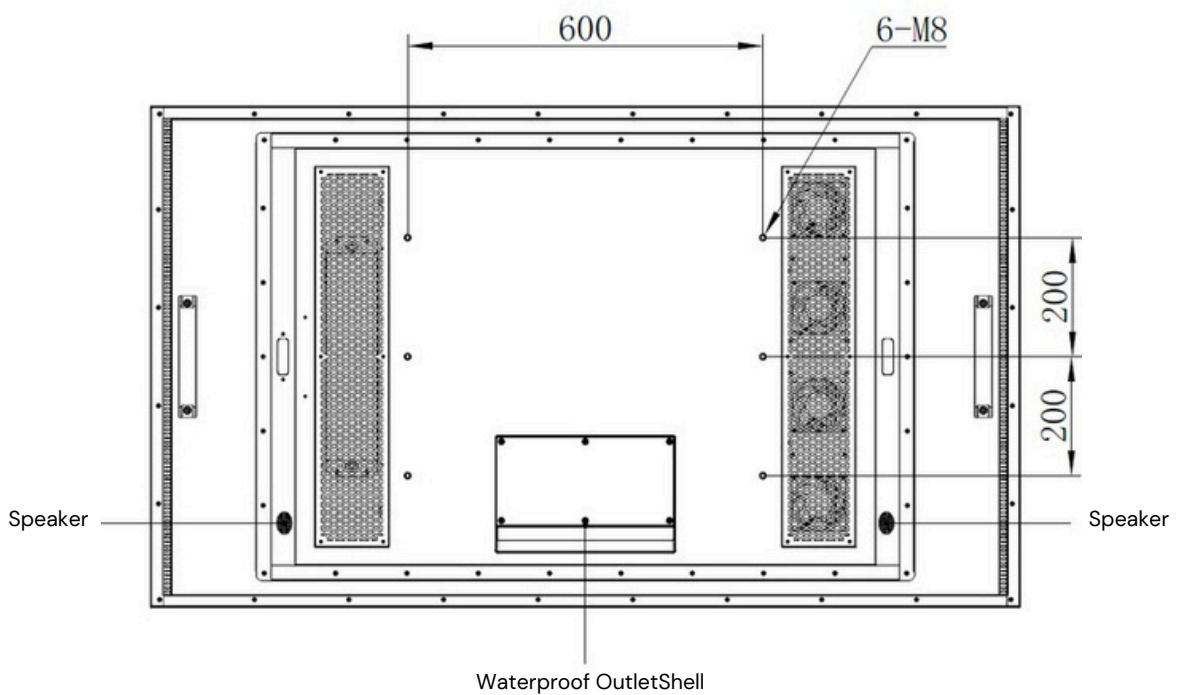

TECHNICAL DRAWING

FVG65 ULTRA 4KHD SERIES