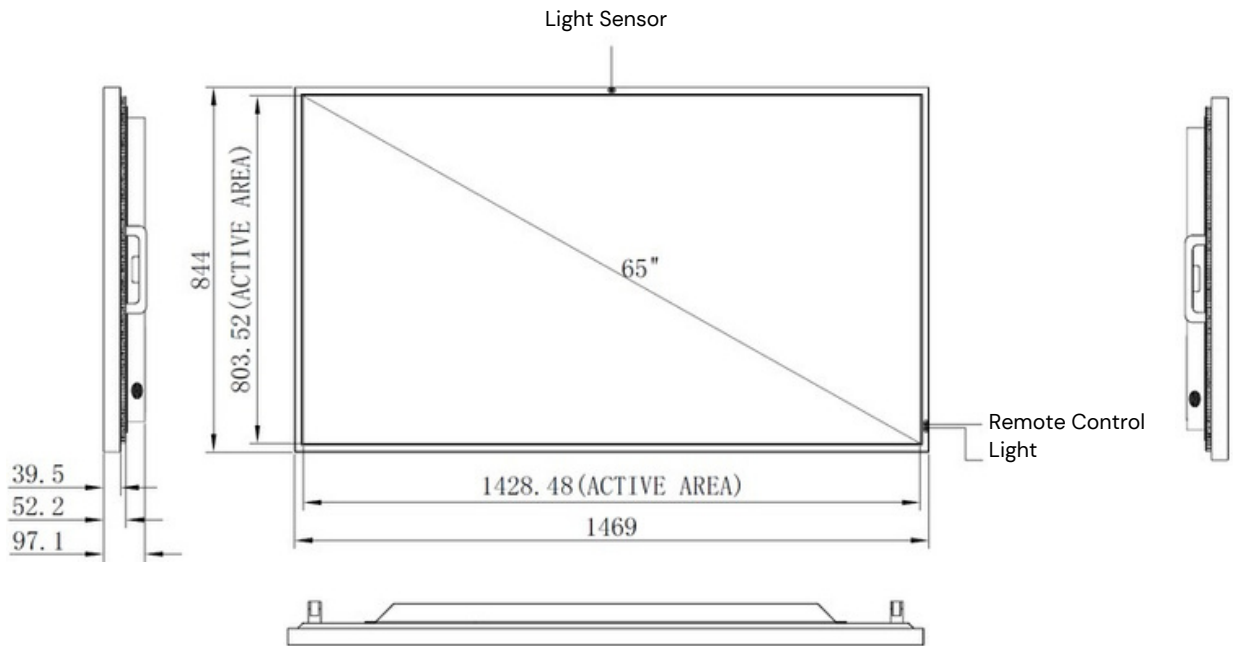

TECHNICAL DRAWING

FVG65 ULTRA 4KHD SERIES