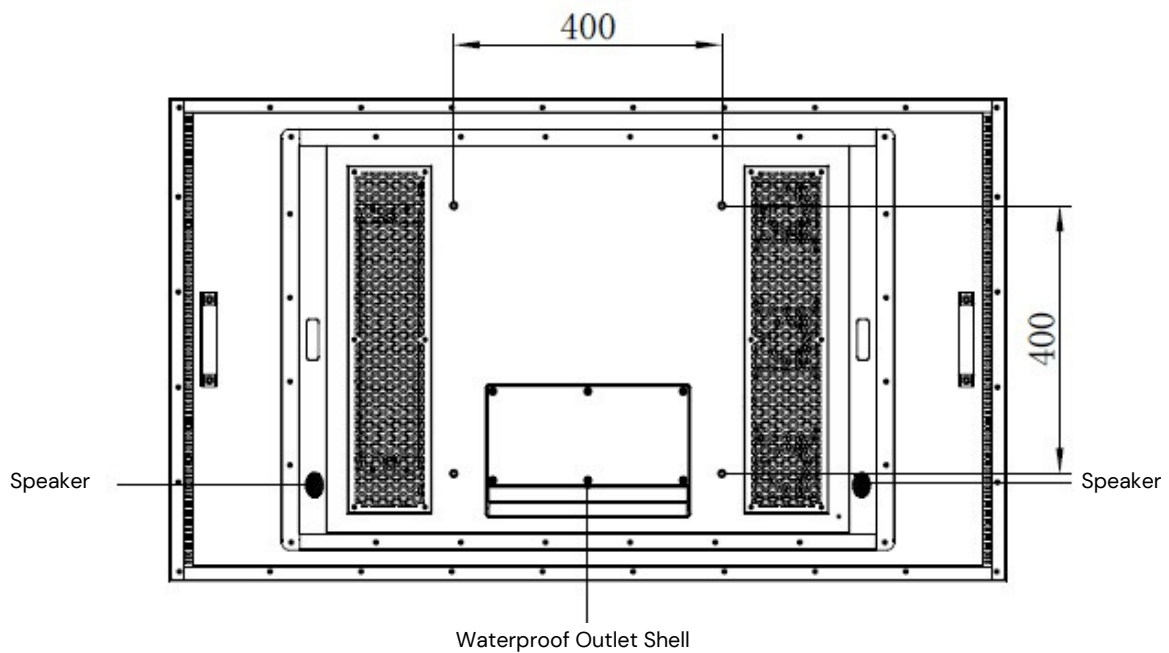

TECHNICAL DRAWING

FVG55 ULTRA 4K HD SERIES