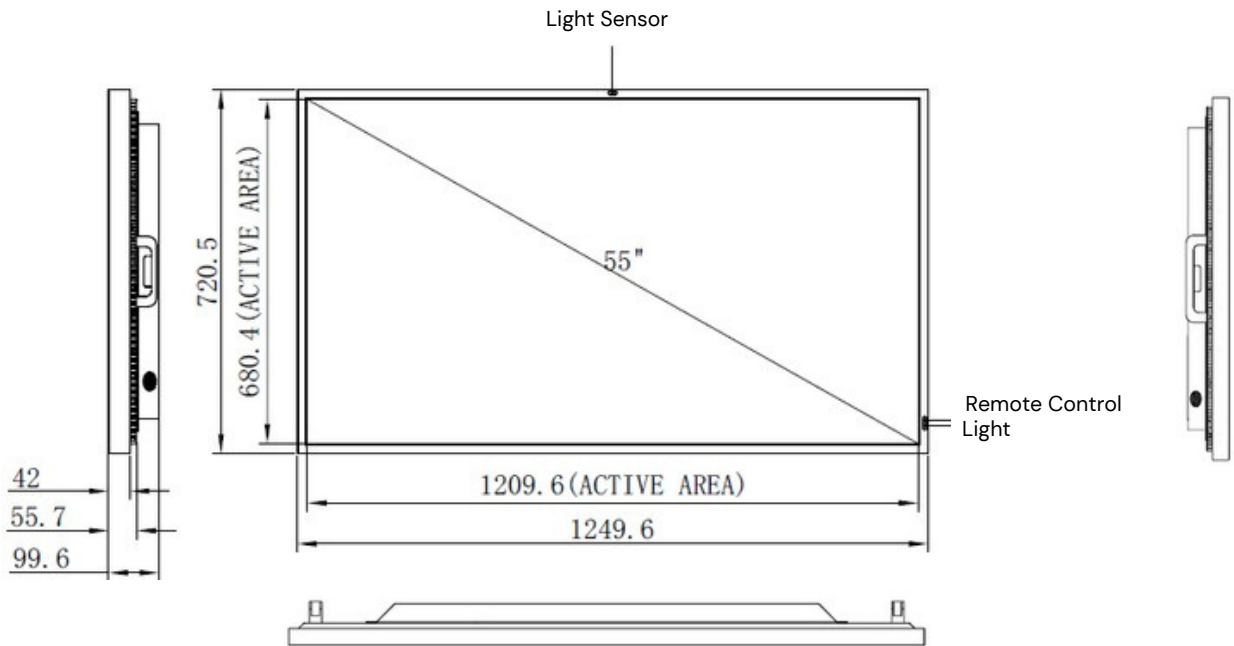

TECHNICAL DRAWING

FVG55 ULTRA 4K HD SERIES