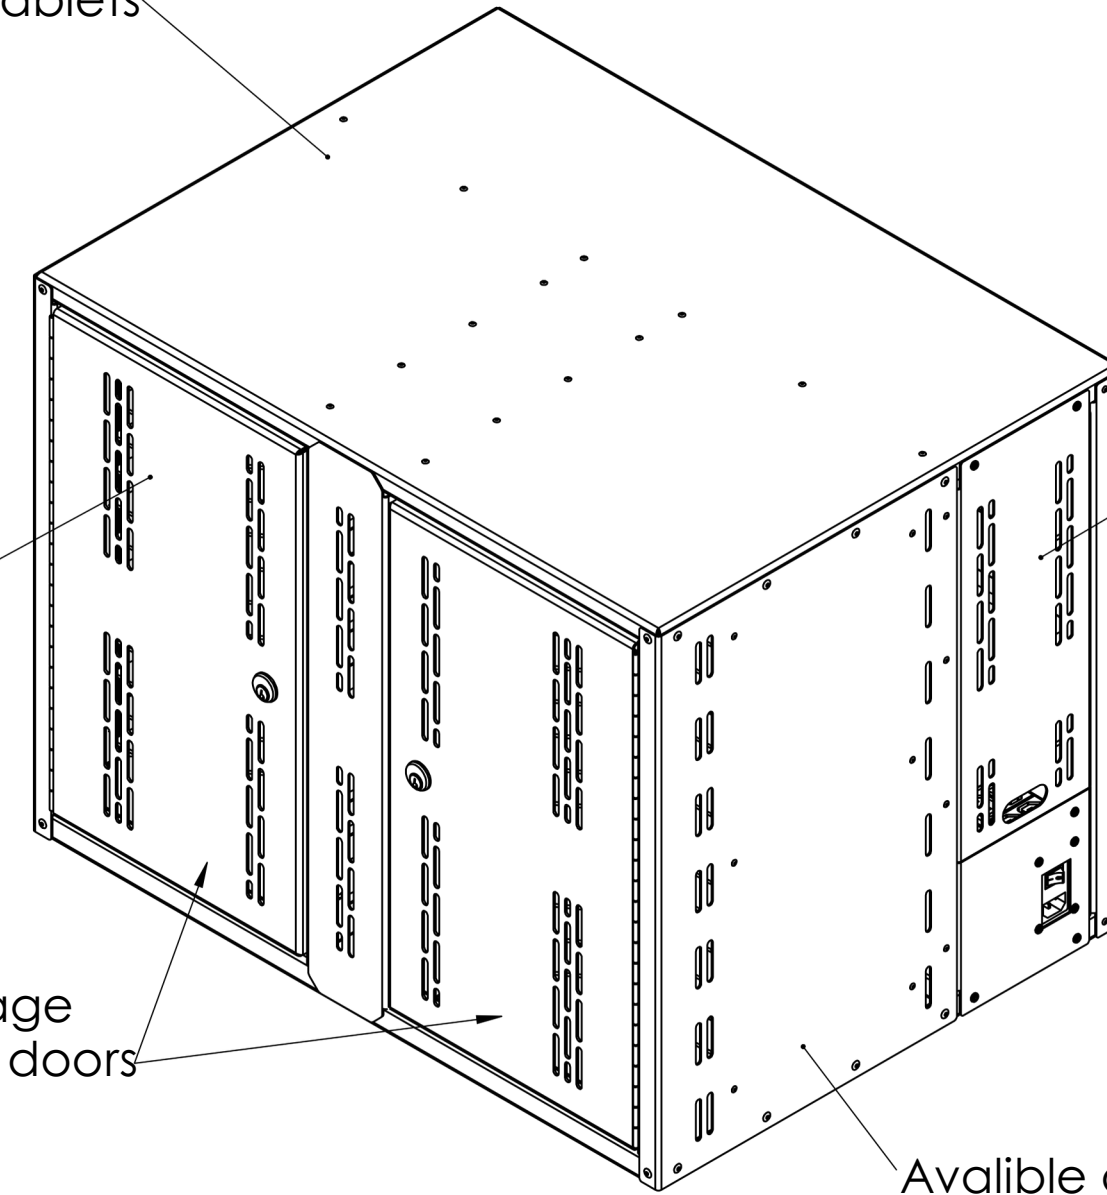

Lapbank Tab Cabinet 30
7740, 7741 and 7742

Storage and/or charging for up to 30 tablets

Max compartment space per tablet including charging cable space allowance:
W: 270mm D: 325mm H: 30mm

Removable hatch to access charge compartment

Lockable storage compartment doors

Available as USB Charge, Sync and Charge, Charge or Store only