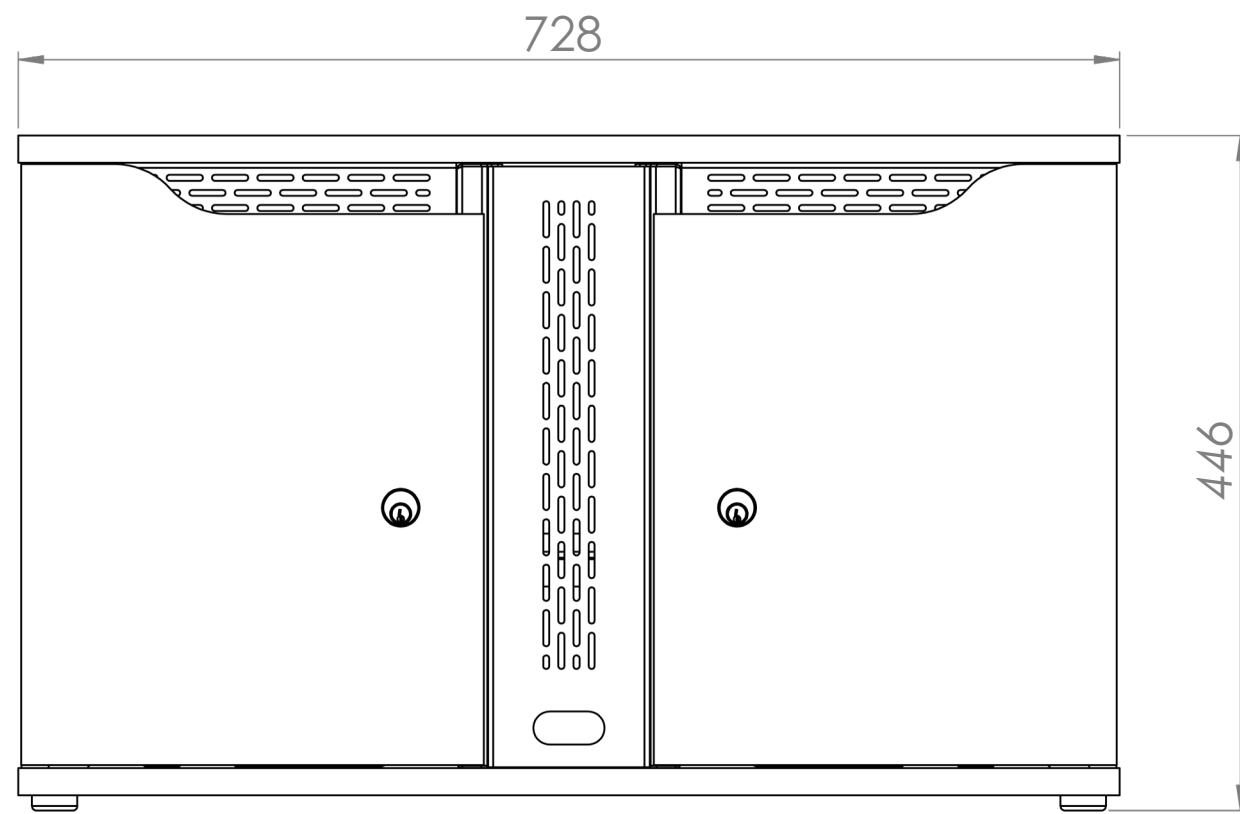

Lockable storage compartment doors

Power inlet located at rear of cabinet

Max compartment space per tablet including charging cable space allowances:  
W: 270mm D: 340mm H: 30mm

USB Charging for upto 20 tablets

Removable charge compartment hatch