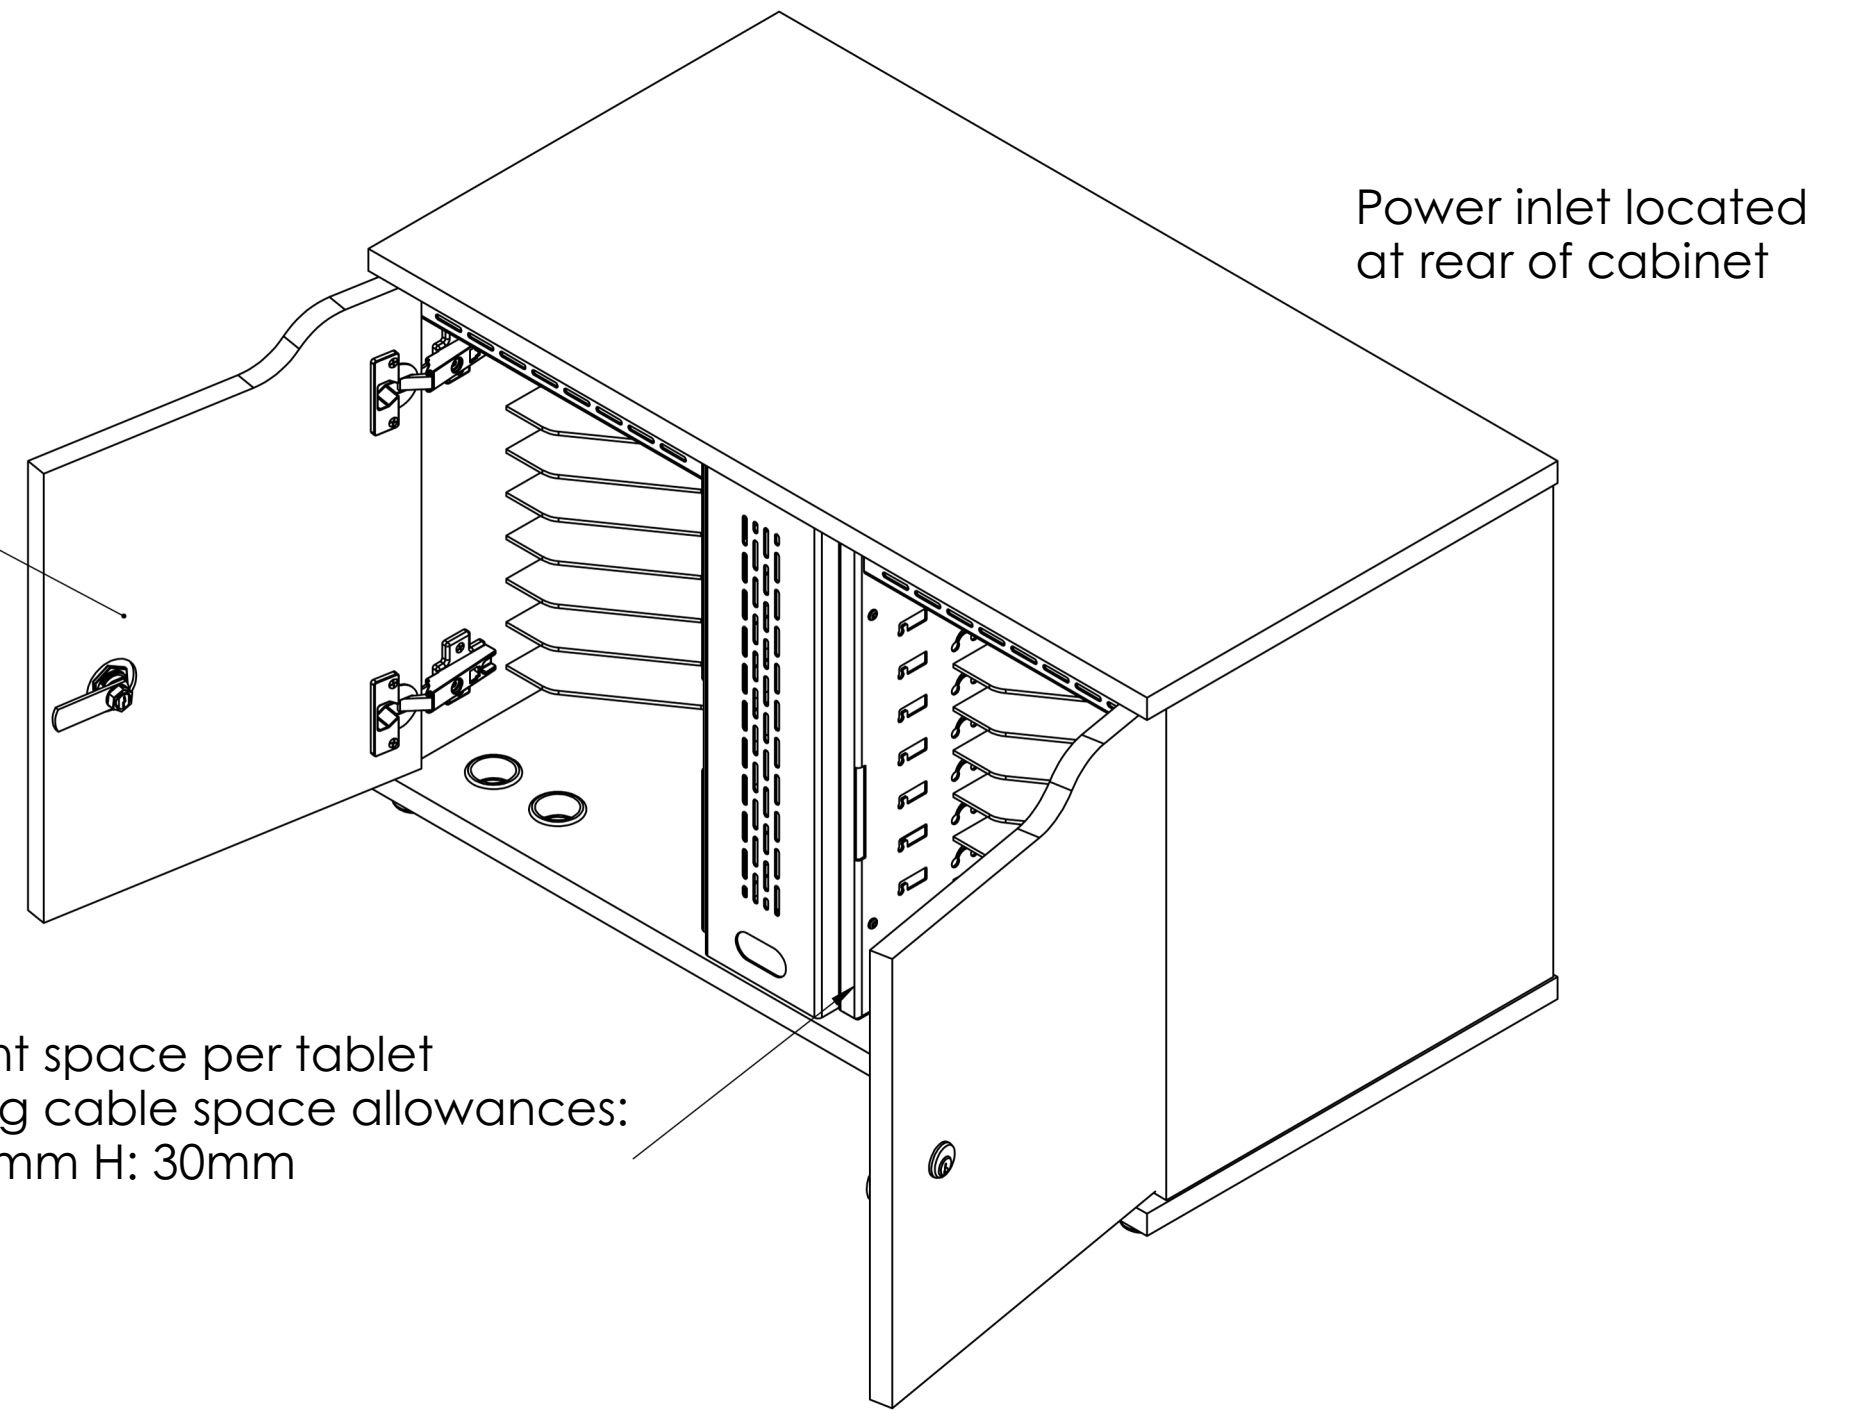

Lockable storage compartment doors

Power inlet located at rear of cabinet

Max compartment space per tablet including charging cable space allowances:  
W: 270mm D: 340mm H: 30mm

USB Charging for upto 20 tablets

Removable charge compartment hatch