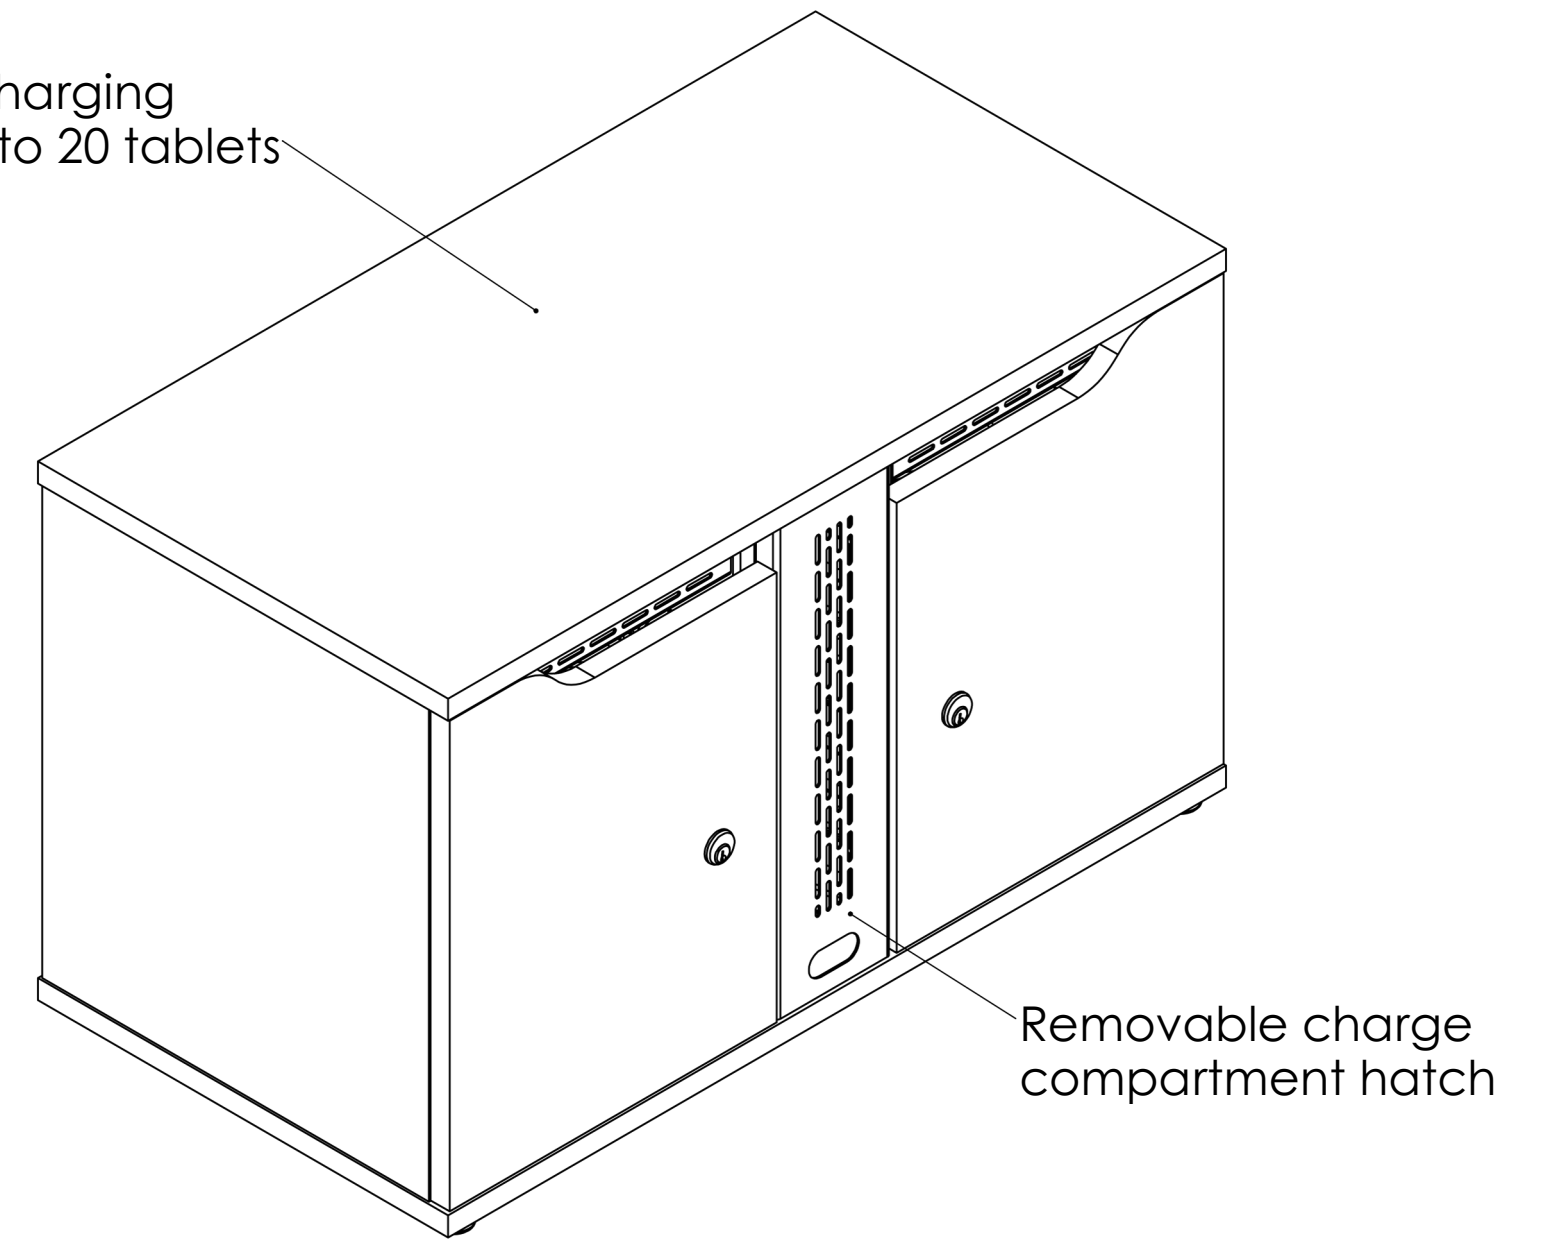

Lockable storage compartment doors

Power inlet located at rear of cabinet

Max compartment space per tablet including charging cable space allowances:  
W: 270mm D: 340mm H: 30mm

USB Charging for upto 20 tablets

Removable charge compartment hatch