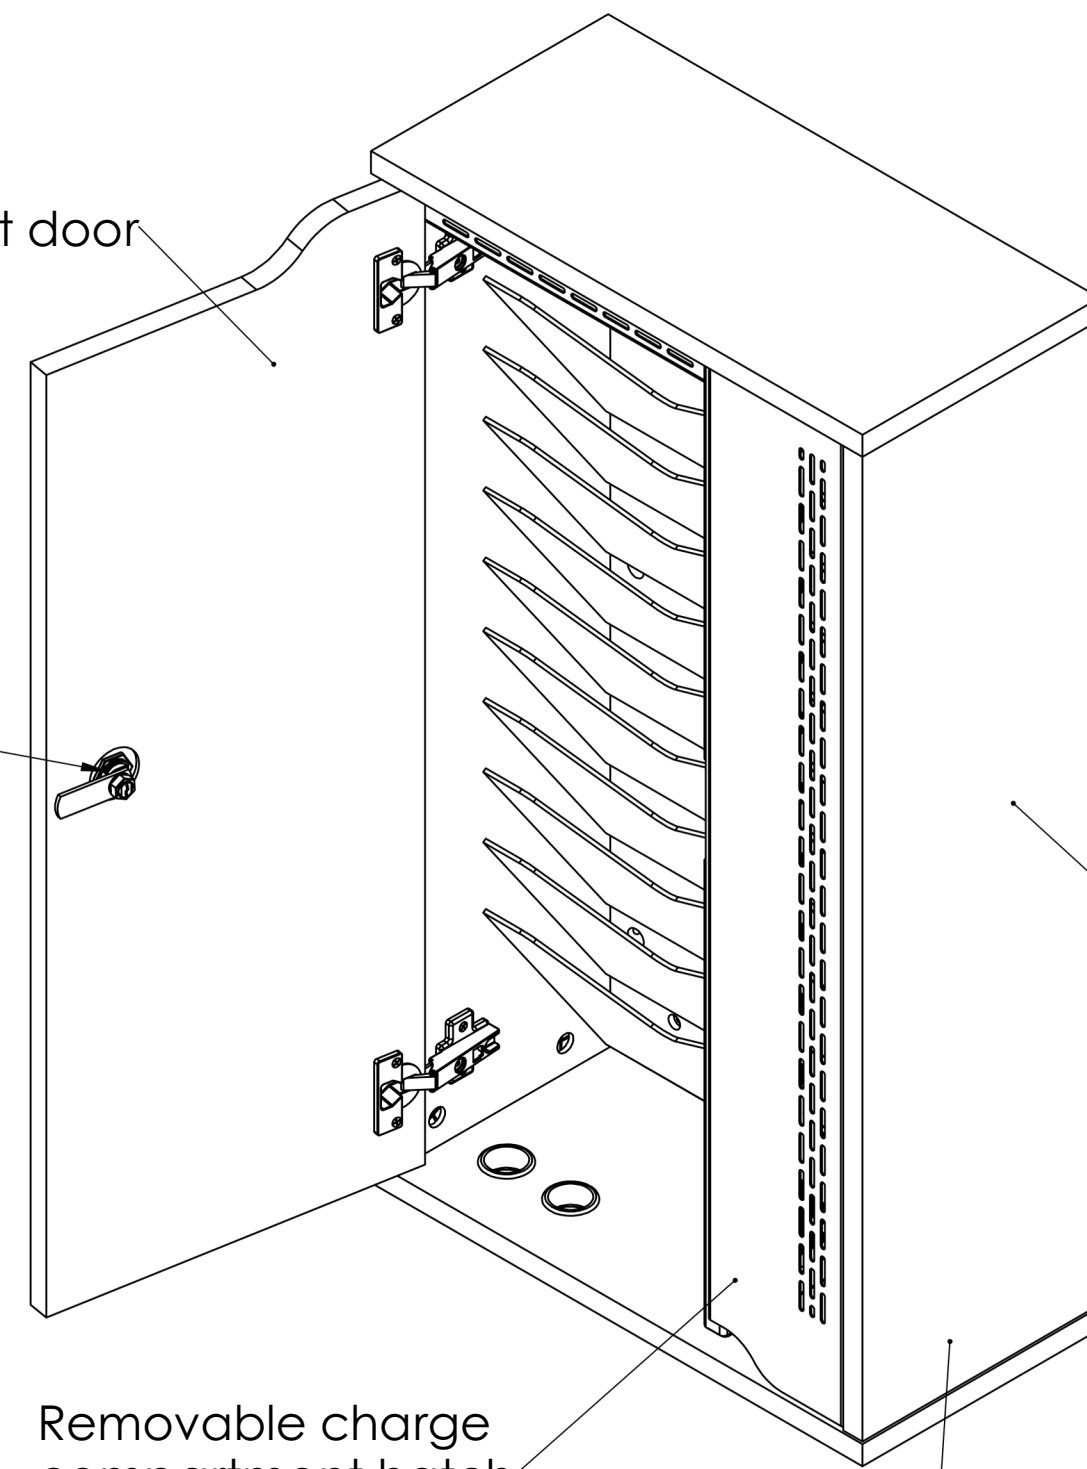

Lockable storage compartment door

Cam lock as standard or optional code lock

Pre-Drilled in rear of cabinet for wall mounting

Cabinet is wall mount only

Removable charge compartment hatch

USB charging for up to 10 tablets