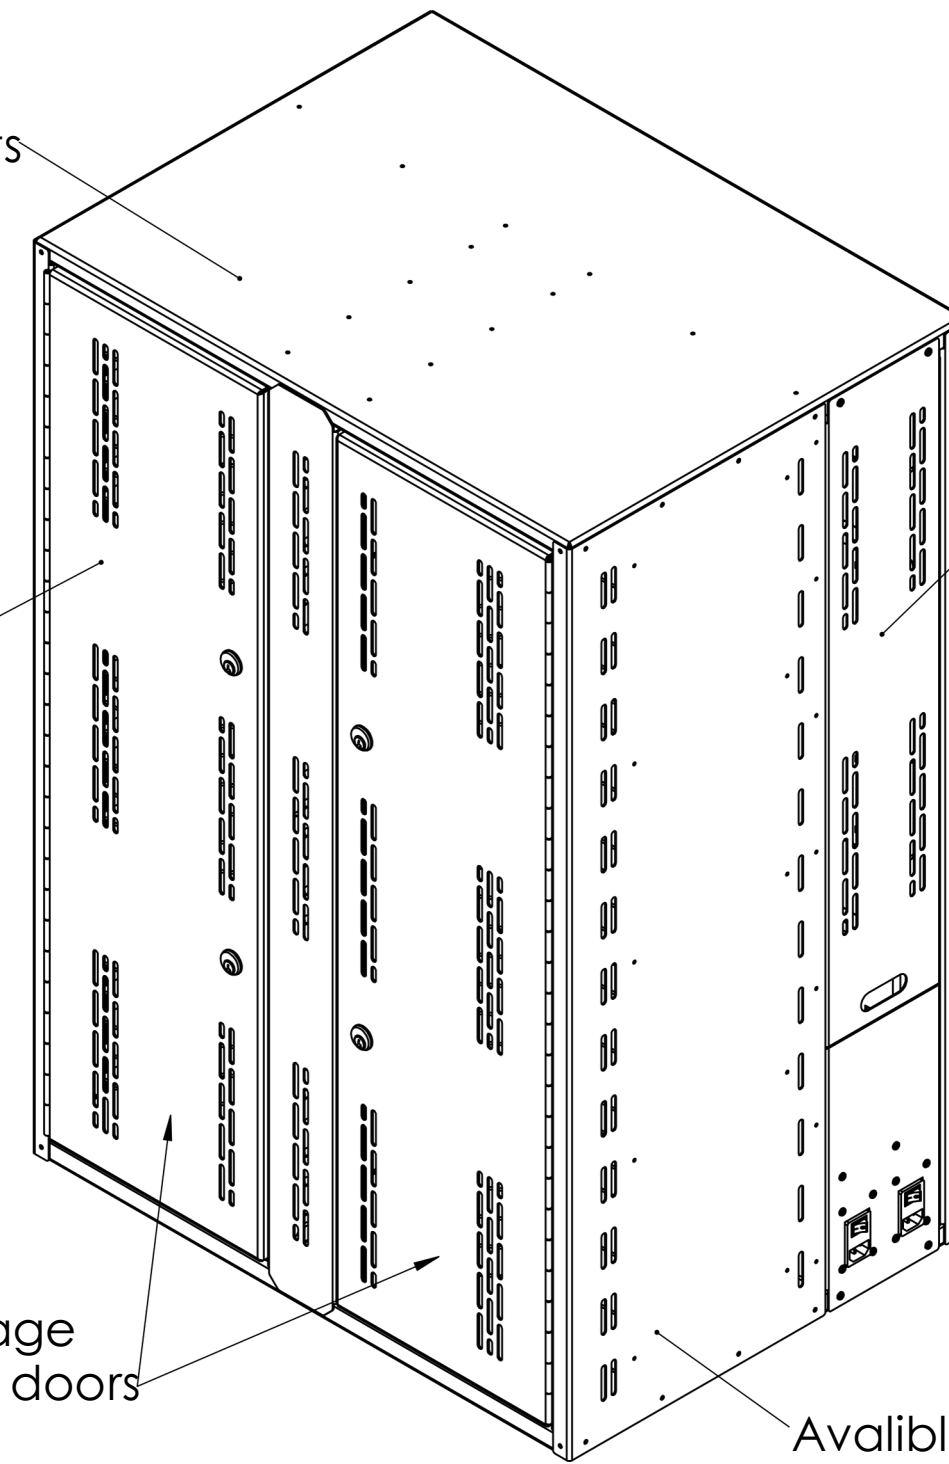

Lapbank Tab Cabinet 60
7760, 7761 and 7762

Storage and/or charging for up to 60 tablets

Max compartment space per tablet
including charging cable space allowance:
W: 270mm D: 325mm H: 30mm

Removable hatch to access
charge compartment

Lockable storage
compartment doors

Available as USB Charge, Sync and Charge,
Charge or Store only