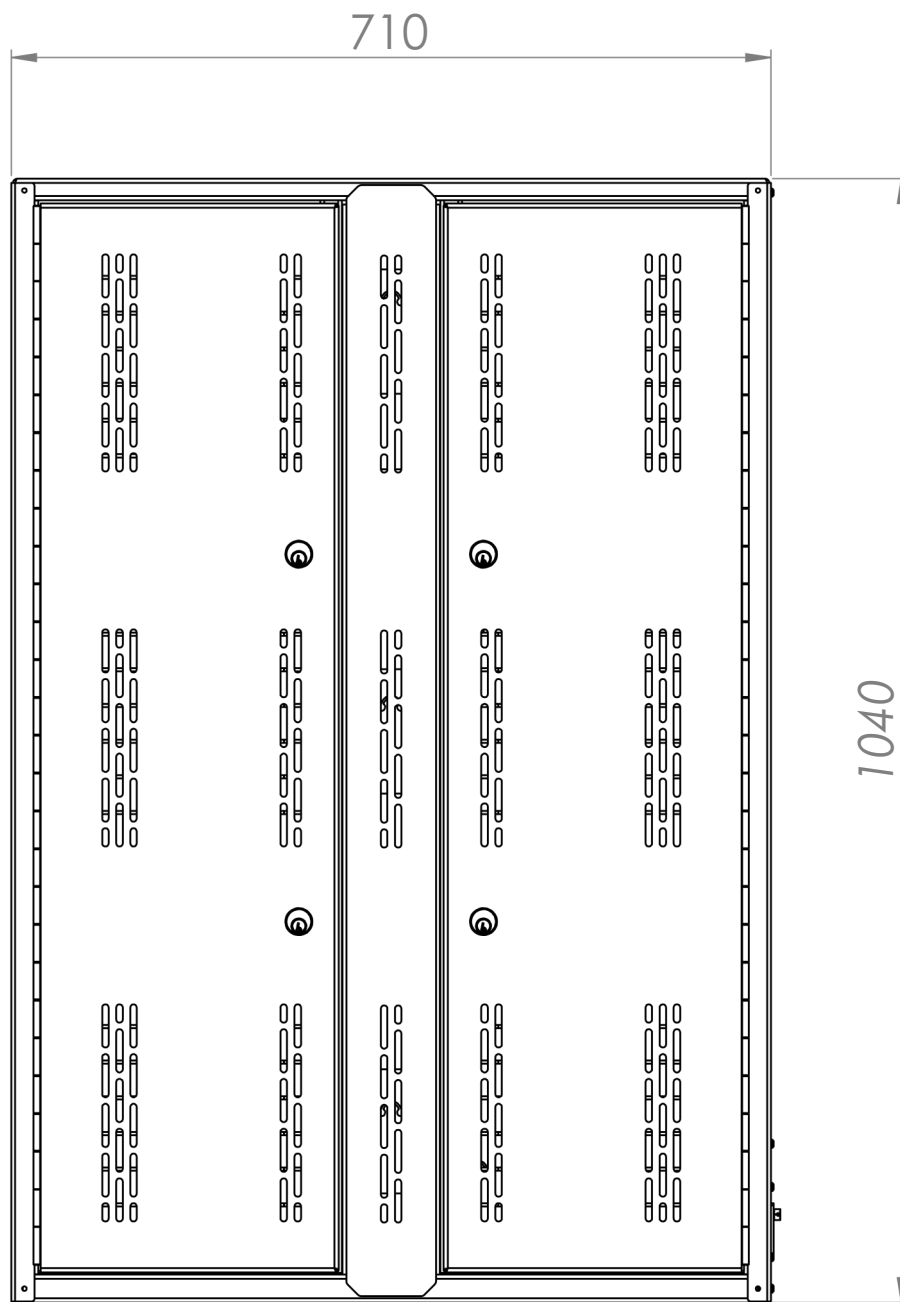

Lapbank Tab Cabinet 60
7760, 7761 and 7762

Storage and/or charging for up to 60 tablets

Max compartment space per tablet
including charging cable space allowance:
W: 270mm D: 325mm H: 30mm

Removable hatch to access
charge compartment

Lockable storage
compartment doors

Available as USB Charge, Sync and Charge,
Charge or Store only