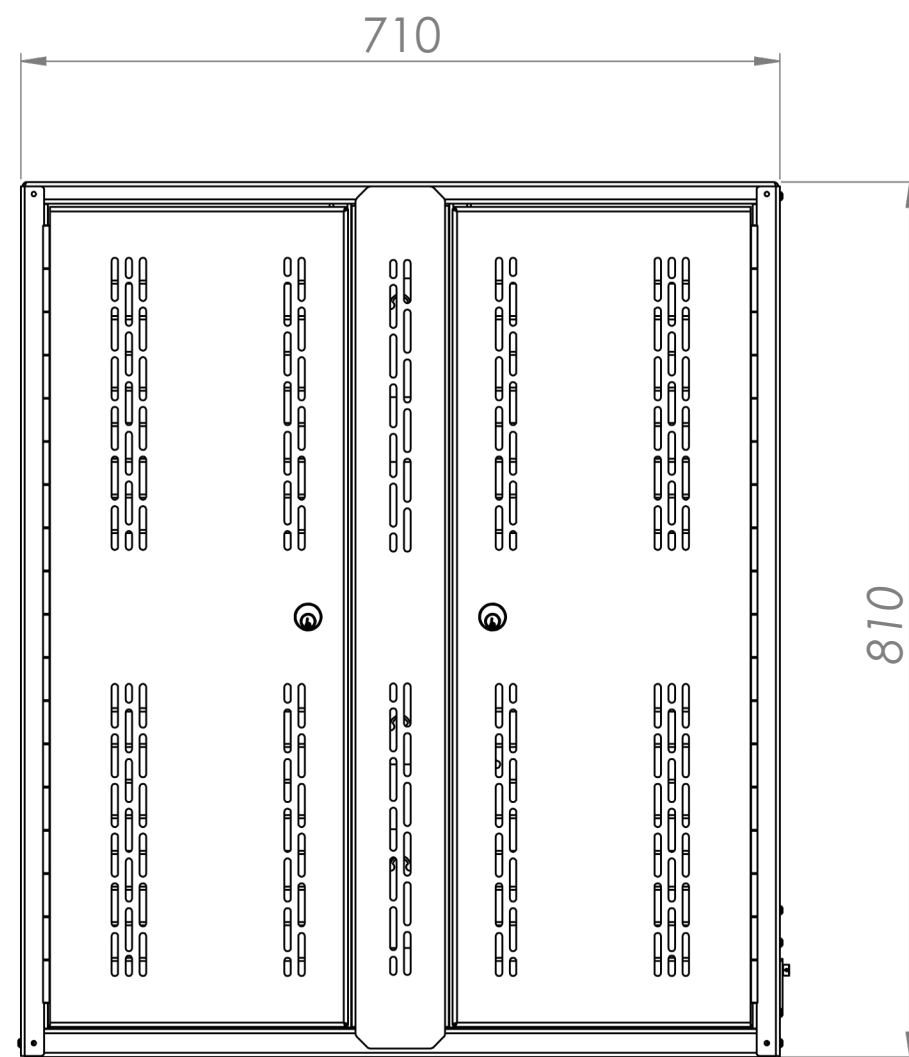

Lapbank Tab Cabinet 45
7745, 7746 and 7747

Storage and/or charging for up to 45 tablets

Max compartment space per tablet
including charging cable space allowance:
W: 270mm D: 325mm H: 30mm

Lockable storage
compartment doors

Removable hatch to access
charge compartment

Available as USB Charge, Sync and Charge,
Charge or Store only