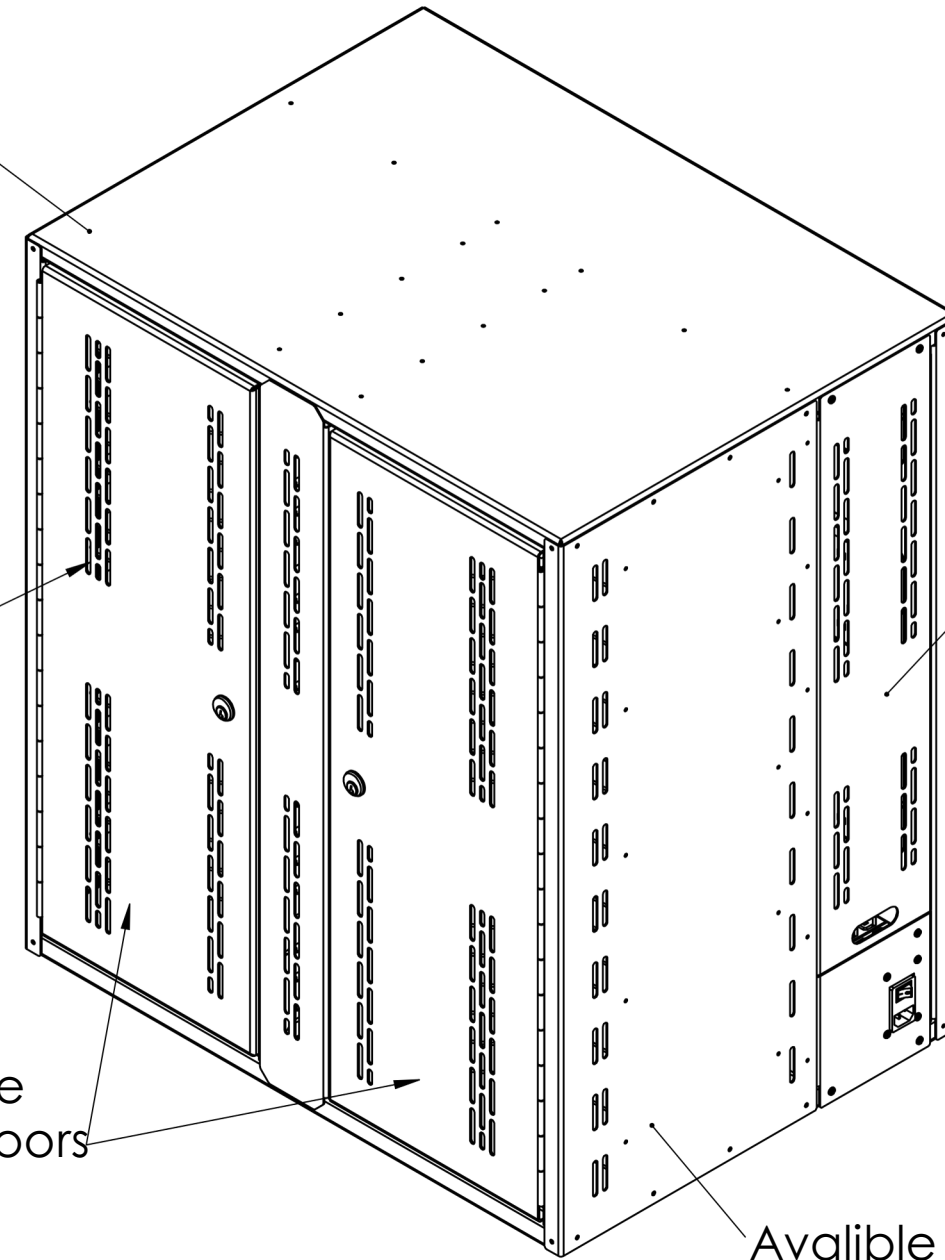

Lapbank Tab Cabinet 45
7745, 7746 and 7747

Storage and/or charging for up to 45 tablets

Max compartment space per tablet
including charging cable space allowance:
W: 270mm D: 325mm H: 30mm

Lockable storage
compartment doors

Removable hatch to access
charge compartment

Available as USB Charge, Sync and Charge,
Charge or Store only