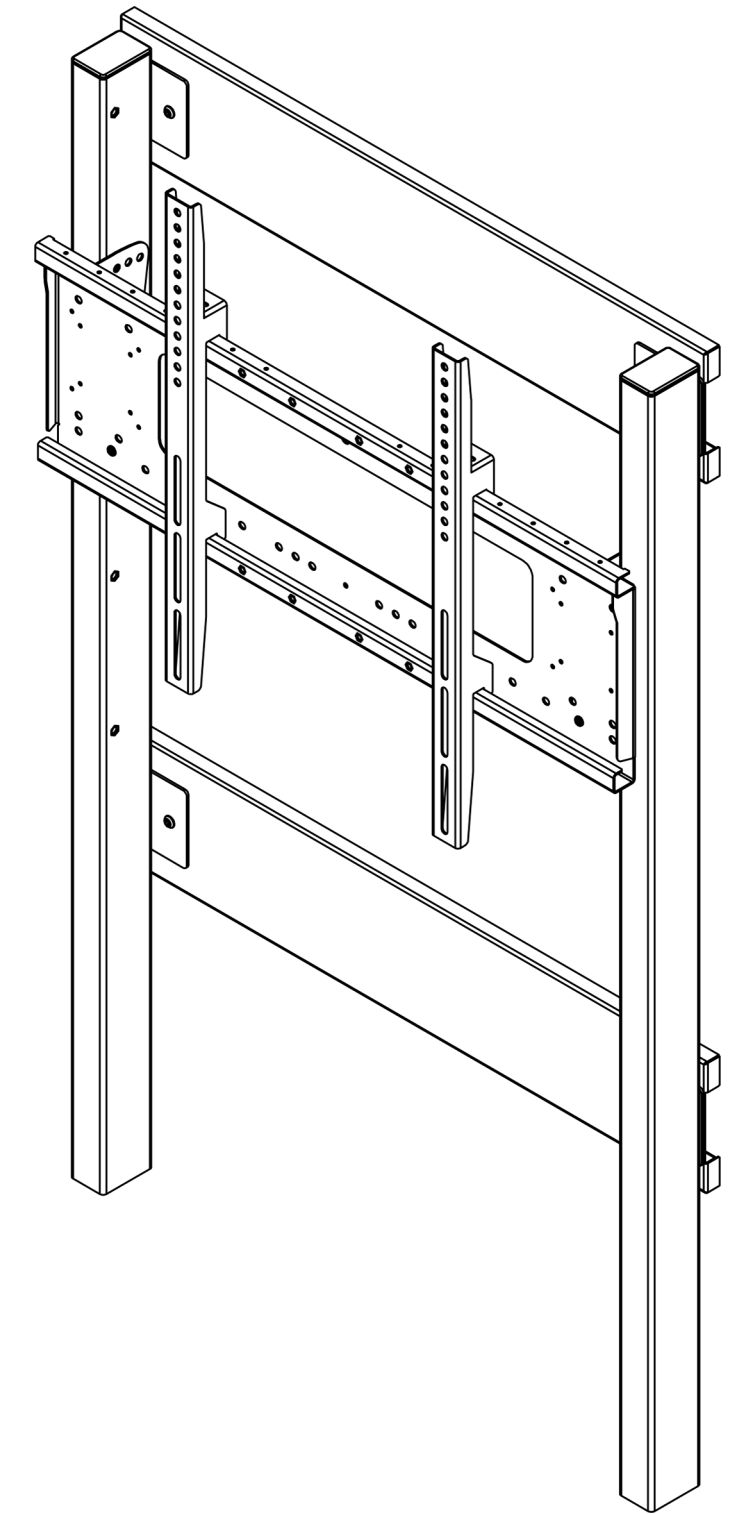

Fixed Height Wall to Floor Slimline Mount with Tilt - 8990

- Max Capacity 130KG, suitable for screens between 42 and 95in
- Suitable for VESA mounts 200, 300, 400, 500, 600, 700 and 800mm in width and between 100 and 600mm in height
- 4 Fixed positions between 700 and 1300mm, adjustable in 200mm increments,
- 0, 5 and 10 degrees of tilt
- East install kit supplied as standard (24mm standoff), 40mm or 100mm standoff brackets available if required
- 350mm Extension legs (8999) available if required

* Height dimensions exclude adjustable feet