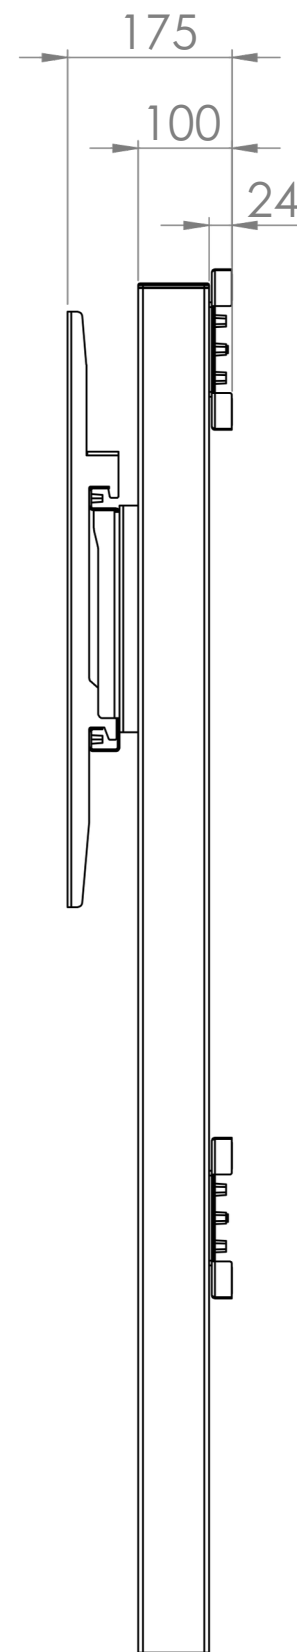

Fixed Height Wall to Floor Slimline Mount with Tilt - 8990

- Max Capacity 130KG, suitable for screens between 42 and 95in
- Suitable for VESA mounts 200, 300, 400, 500, 600, 700 and 800mm in width and between 100 and 600mm in height
- 4 Fixed positions between 700 and 1300mm, adjustable in 200mm increments,
- 0, 5 and 10 degrees of tilt
- East install kit supplied as standard (24mm standoff), 40mm or 100mm standoff brackets available if required
- 350mm Extension legs (8999) available if required

* Height dimensions exclude adjustable feet