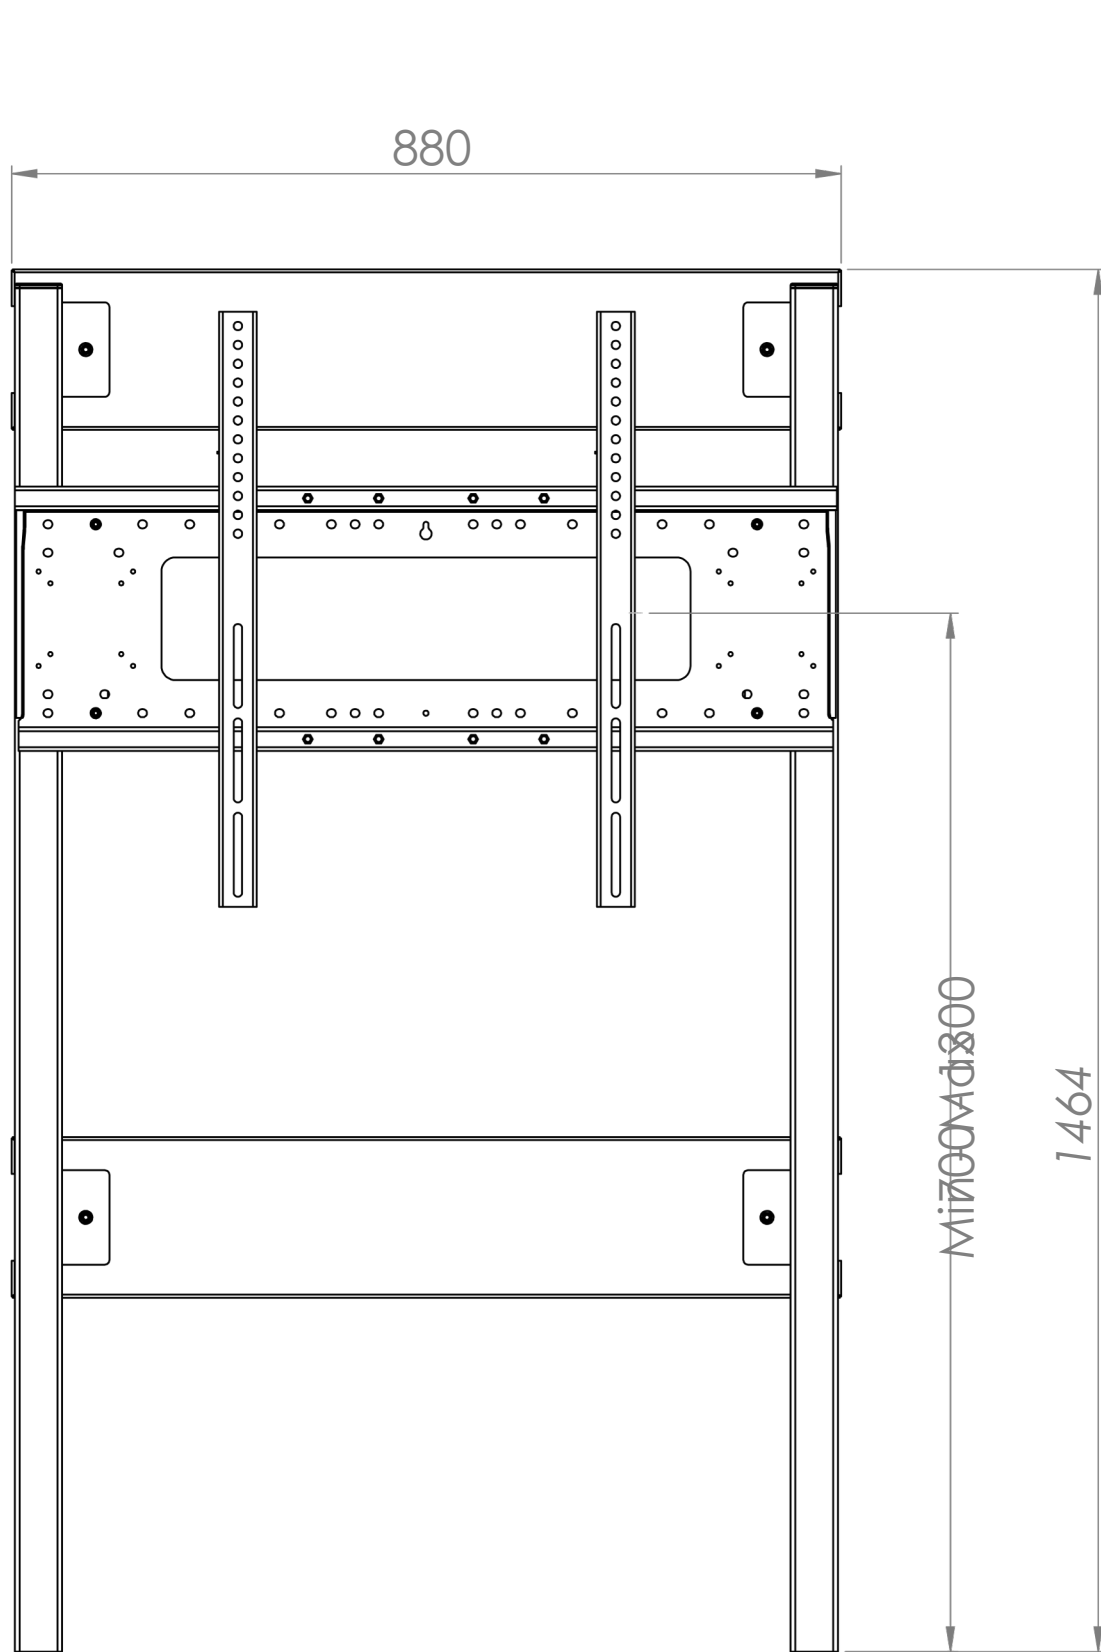

Fixed Height Wall to Floor Slimline Mount with Tilt - 8990

- Max Capacity 130KG, suitable for screens between 42 and 95in
- Suitable for VESA mounts 200, 300, 400, 500, 600, 700 and 800mm in width and between 100 and 600mm in height
- 4 Fixed positions between 700 and 1300mm, adjustable in 200mm increments,
- 0, 5 and 10 degrees of tilt
- East install kit supplied as standard (24mm standoff), 40mm or 100mm standoff brackets available if required
- 350mm Extension legs (8999) available if required

* Height dimensions exclude adjustable feet