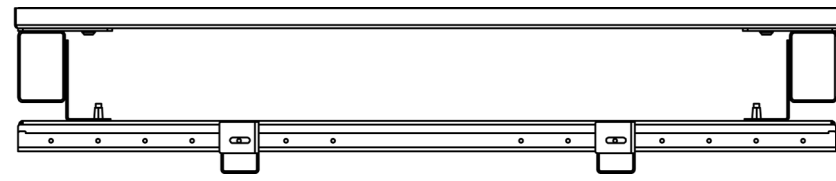

Fixed Height Wall to Floor Slimline Mount with Tilt - 8990

- Max Capacity 130KG, suitable for screens between 42 and 95in
- Suitable for VESA mounts 200, 300, 400, 500, 600, 700 and 800mm in width and between 100 and 600mm in height
- 4 Fixed positions between 700 and 1300mm, adjustable in 200mm increments,
- 0, 5 and 10 degrees of tilt
- East install kit supplied as standard (24mm standoff), 40mm or 100mm standoff brackets available if required
- 350mm Extension legs (8999) available if required

* Height dimensions exclude adjustable feet