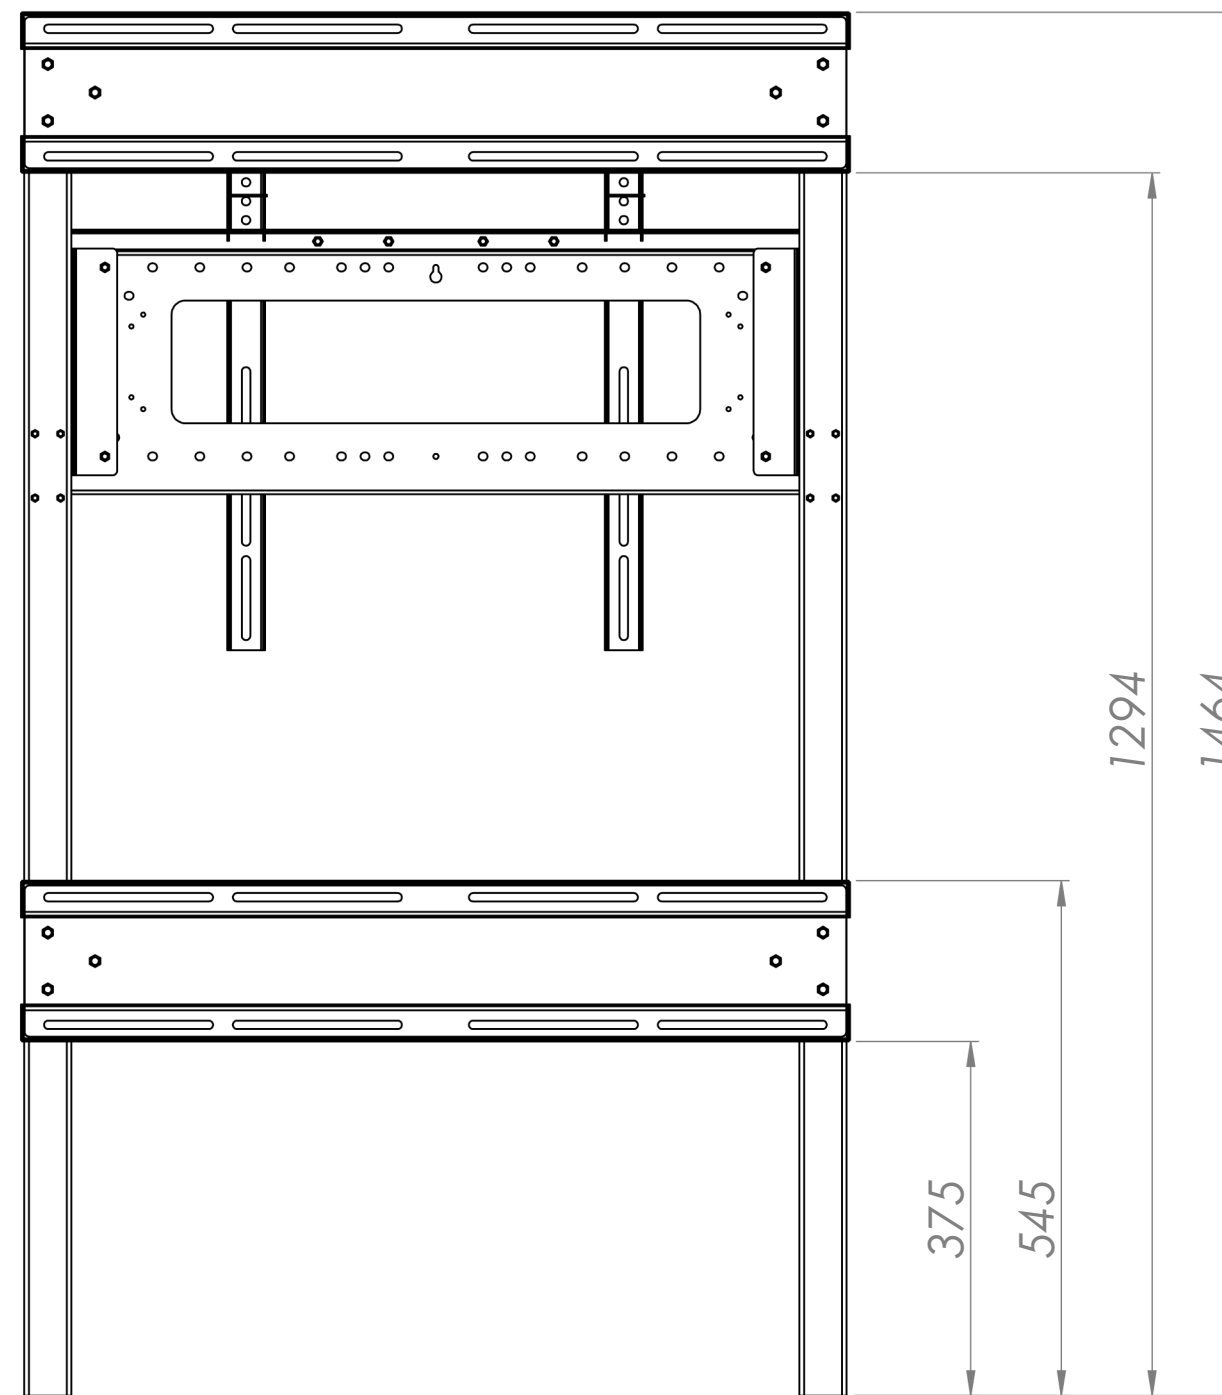

Fixed Height Wall to Floor Slimline Mount with Tilt - 8990

- Max Capacity 130KG, suitable for screens between 42 and 95in
- Suitable for VESA mounts 200, 300, 400, 500, 600, 700 and 800mm in width and between 100 and 600mm in height
- 4 Fixed positions between 700 and 1300mm, adjustable in 200mm increments,
- 0, 5 and 10 degrees of tilt
- East install kit supplied as standard (24mm standoff), 40mm or 100mm standoff brackets available if required
- 350mm Extension legs (8999) available if required

* Height dimensions exclude adjustable feet