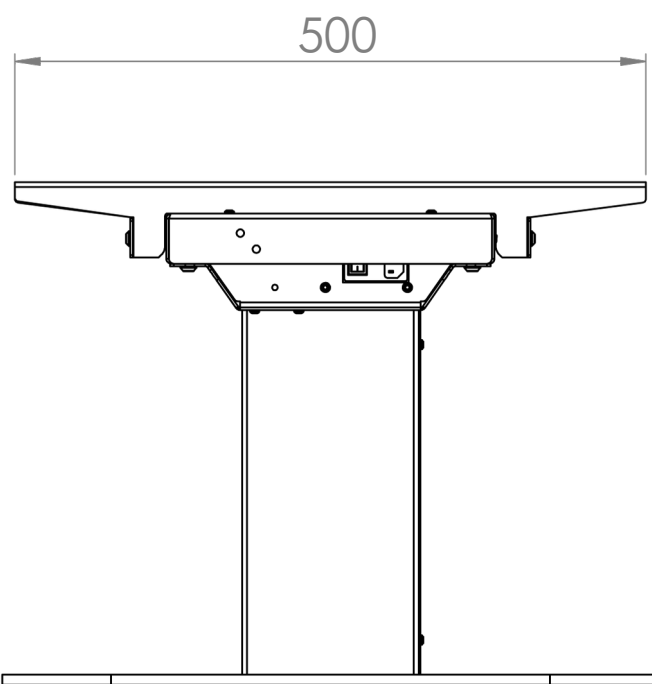

Fixed Height Nursery Table Screen Mount - 8525

- Max Capacity 130KG, suitable for screens between 42 and 65in.
- Suitable for VESA mounts 200, 300, 400 and 600mm in width and
- between 200 and 400mm in height. 400mm height to back of screen.

The copyright of this drawing is retained by Loxit limited  
This drawing may not be reproduced without prior written permission of Loxit limited

\*Dimensions given to a tolerance of +-3mm