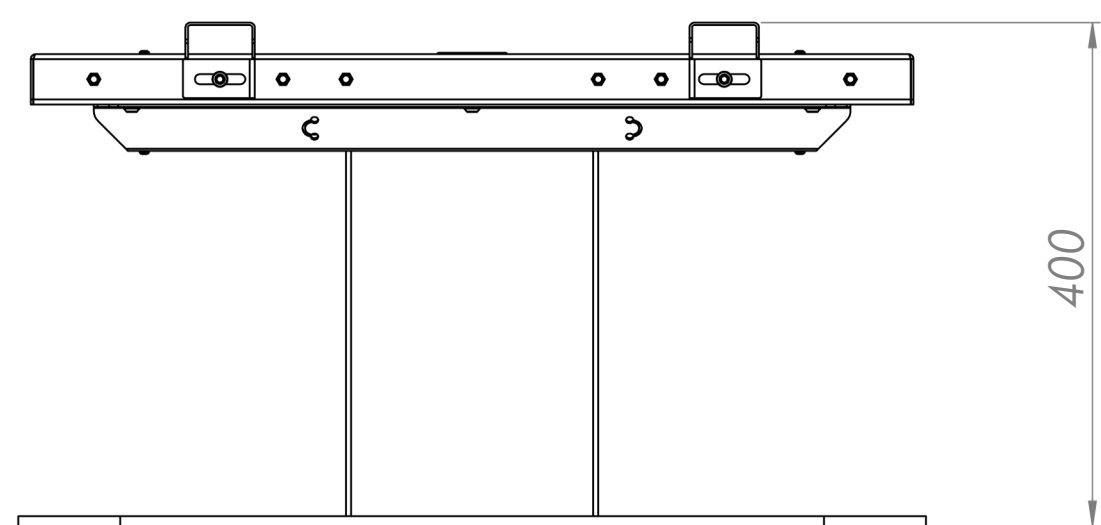

Fixed Height Nursery Table Screen Mount - 8525

- Max Capacity 130KG, suitable for screens between 42 and 65in.
- Suitable for VESA mounts 200, 300, 400 and 600mm in width and
- between 200 and 400mm in height. 400mm height to back of screen.

The copyright of this drawing is retained by Loxit limited  
This drawing may not be reproduced without prior written permission of Loxit limited

\*Dimensions given to a tolerance of +-3mm