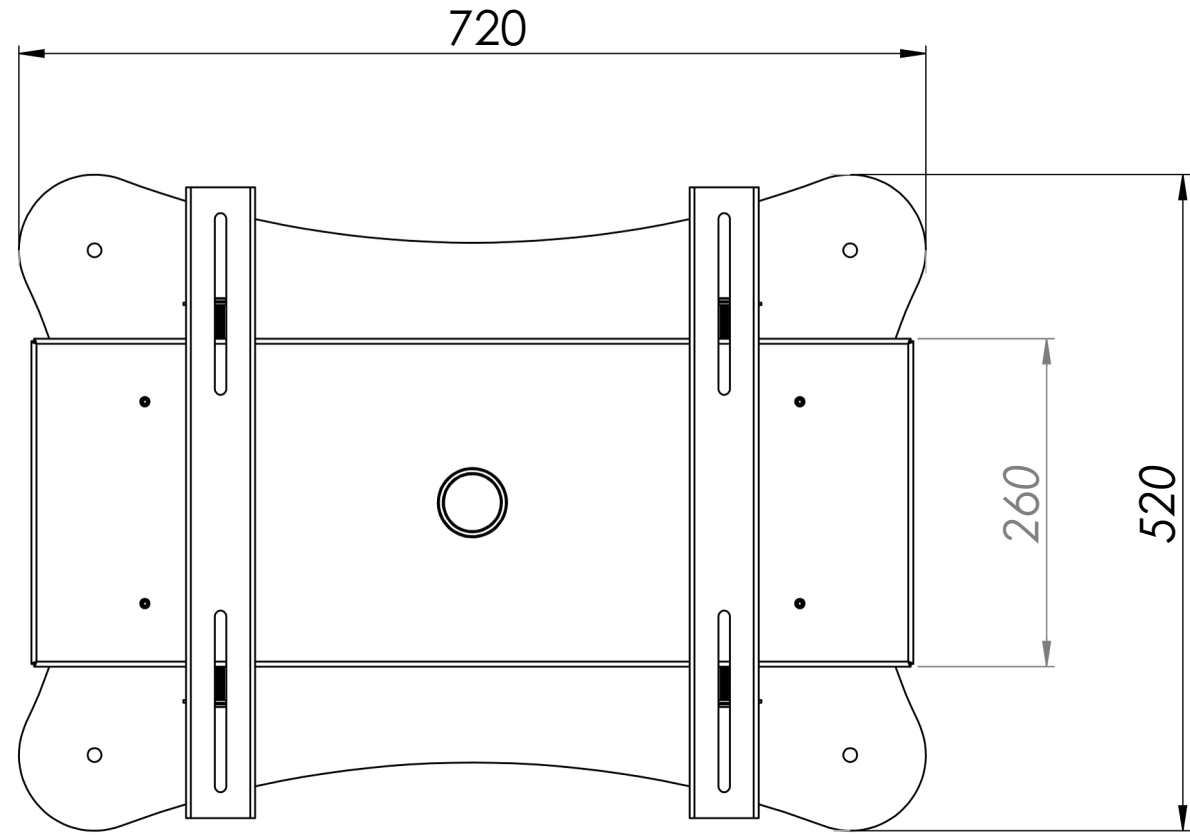

Fixed Height Nursery Table Screen Mount - 8525

- Max Capacity 130KG, suitable for screens between 42 and 65in.
- Suitable for VESA mounts 200, 300, 400 and 600mm in width and
- between 200 and 400mm in height. 400mm height to back of screen.

The copyright of this drawing is retained by Loxit limited  
This drawing may not be reproduced without prior written permission of Loxit limited

\*Dimensions given to a tolerance of +-3mm