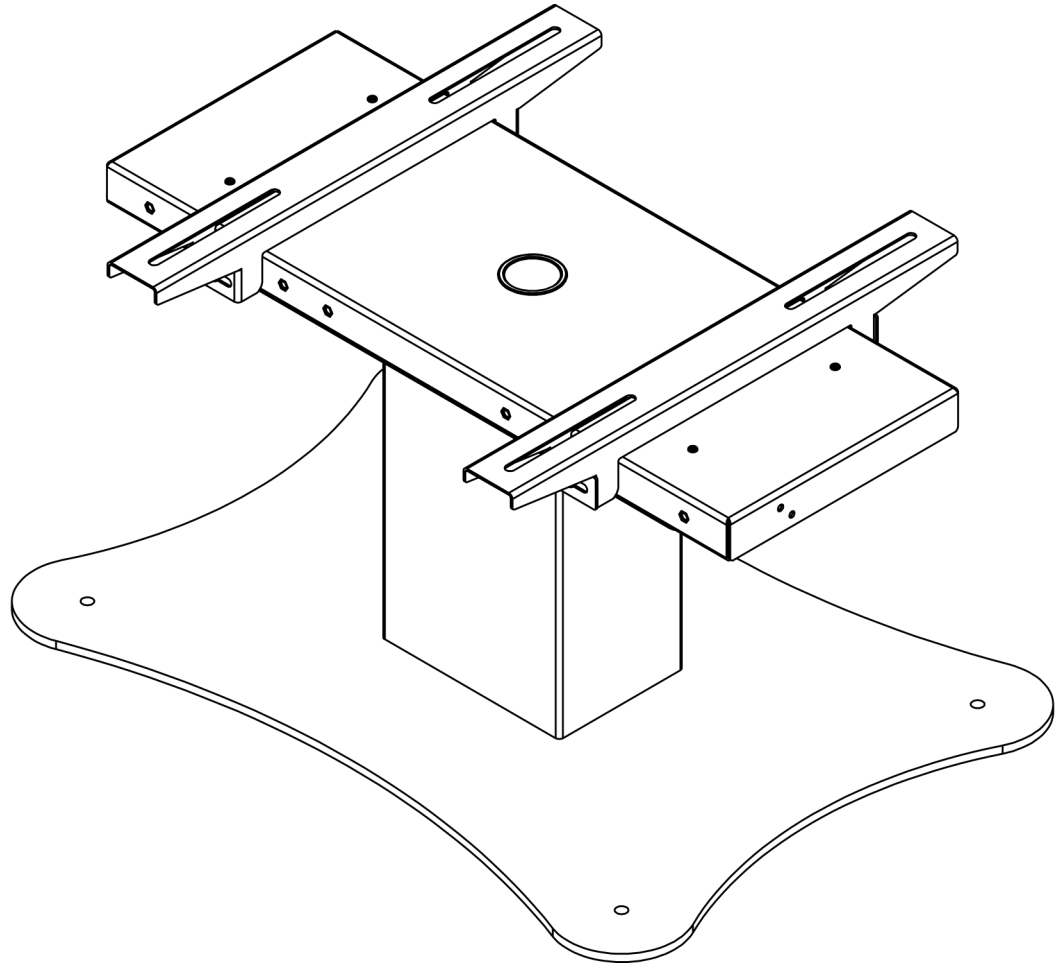

Fixed Height Nursery Table Screen Mount - 8525

- Max Capacity 130KG, suitable for screens between 42 and 65in.
- Suitable for VESA mounts 200, 300, 400 and 600mm in width and
- between 200 and 400mm in height. 400mm height to back of screen.

The copyright of this drawing is retained by Loxit limited  
This drawing may not be reproduced without prior written permission of Loxit limited

\*Dimensions given to a tolerance of +-3mm