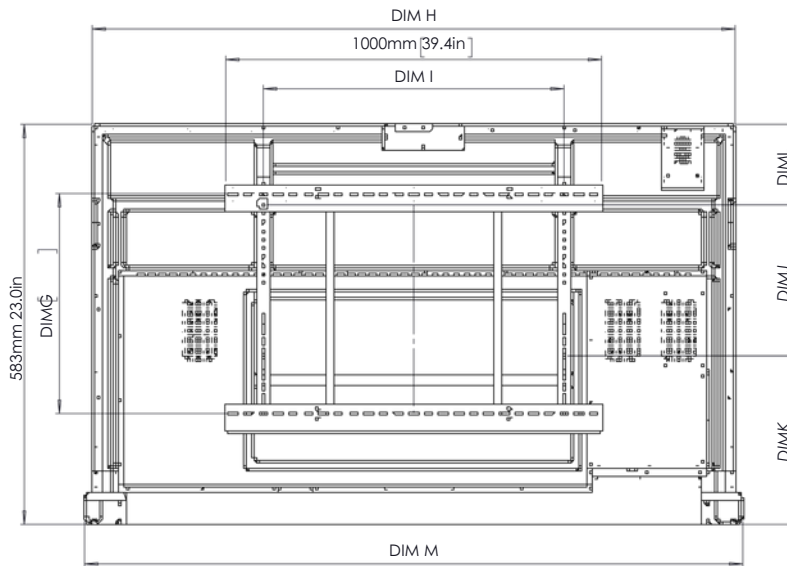

ActivPanel 10

Premium

TECHNICAL DRAWINGS

65"

Front

DIM	DIMENSION
A	1642mm [64.6in]
B	1430mm [56.3in]
C	806mm [31.7in]
D	100mm [4.0in]

Back

DIM	DIMENSION
E	130mm [5.1in]
F	87mm [3.4in]
G	935mm [36.8in]
H	1489mm [58.6in]
I	600mm [23.6in]
J	400mm [15.7in]
K	244mm [9.6in]
L	291mm [11.5in]
M	1529mm [60.2in]

* Optional ActivPanel fixed wall mount available to purchase

ActivPanel 10

Premium

TECHNICAL DRAWINGS - AP9-A75-NA

75"

Front

DIM	DIMENSION
A	1896mm [74.7in]
B	1652mm [65.0in]
C	930mm [36.6in]
D	100mm [4.0in]

Back

Side

DIM	DIMENSION
E	130mm [5.1in]
F	87mm [3.4in]
G	1060mm [41.7in]
H	1710mm [67.3in]
I	800mm [31.5in]
J	400mm [15.7in]
K	446mm [17.6in]
L	213mm [8.4in]
M	1751mm [68.9in]

* Optional ActivPanel fixed wall mount available to purchase

ActivPanel 10

Premium

TECHNICAL DRAWINGS

86"

Front

DIM	DIMENSION
A	2174mm [85.6in]
B	1895mm [74.6in]
C	1066mm [42.0in]
D	101mm [4.0in]

Back

Side