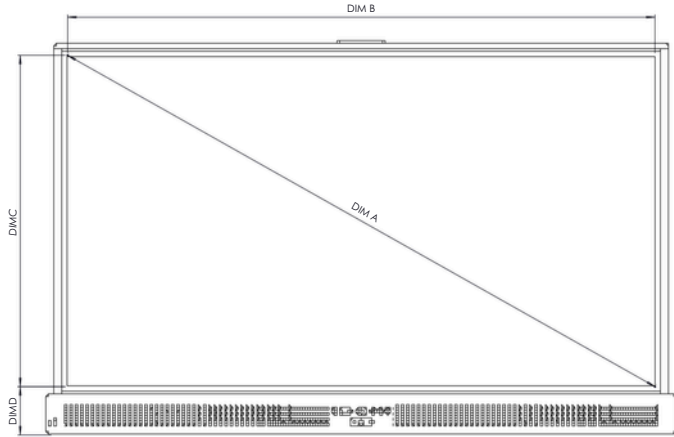

COMPLIANCE & CERTIFICATION

Regulatory Certifications	CE, FCC, IC, UL, CUL, CB, RCM
Energy Star Certified	Yes
Trade Agreements Act (TAA) Compliance	Yes

PHYSICAL SPECIFICATIONS

Panel Dimensions	55": 1266 x 103 x 809 mm (49.8 x 4.1 x 31.9 in) 65": 1489 x 107 x 935 mm (58.6 x 4.2 x 36.8 in) 75": 1710 x 107 x 1060 mm (67.3 x 4.2 x 41.7 in) 86": 1955 x 107 x 1197 mm (77 x 4.2 x 47.1 in)
Packed Dimensions	55": 1045 x 170 x 895 mm (41.1 x 6.7 x 35.2 in) 65": 1639 x 185 x 1019 mm (64.5 x 7.3 x 40.1 in) 75": 1860 x 185 x 1143 mm (73.2 x 7.3 x 45 in) 86": 2105 x 185 x 1280 mm (82.9 x 7.3 x 50.4 in)
Panel Net Weight	55": 29.2 kg (64.4 lbs) 65": 39.4 kg (86.9 lbs) 75": 51.4 kg (113.3 lbs) 86": 67.9 kg (149.7 lbs)
Packed Weight	55": 37.2 kg (82 lbs) 65": 49.6 kg (109.4 lbs) 75": 63.2 kg (139.3 lbs) 86": 81.6 kg (179.9 lbs)
Wall Mount Dimensions	55": 400 x 400 mm (15.8 x 15.8 in) 65": 600 x 400 mm (23.6 x 15.8 in) 75": 800 x 400 mm (31.5 x 15.8 in) 86": 800 x 600 mm (31.5 x 23.6 in)

EDUCATION SOFTWARE LICENCE

ActivInspire Professional	1 x Single User Licence Included
Promethean ActivSuite™	2 x Seats Included

ActivPanel 10

Premium

TECHNICAL DRAWINGS

55"

Front

DIM	DIMENSION
A	1391mm [54.7in]
B	1212mm [47.7in]
C	682mm [26.9in]
D	100mm [3.9in]

Back

DIM	DIMENSION
E	125mm [4.9in]
F	83mm [3.2in]
G	809mm [31.9mm]
H	1266mm [49.9in]
I	400mm [15.7in]
J	400mm [15.7in]
K	192mm [7.6in]
L	217mm [8.5in]
M	1307mm [51.5in]
N	56mm [2.2in]

* Optional ActivPanel fixed wall mount available to purchase

ActivPanel 10

Premium

TECHNICAL DRAWINGS

65"

Front

DIM	DIMENSION
A	1642mm [64.6in]
B	1430mm [56.3in]
C	806mm [31.7in]
D	100mm [4.0in]

Back

DIM	DIMENSION
E	130mm [5.1in]
F	87mm [3.4in]
G	935mm [36.8in]
H	1489mm [58.6in]
I	600mm [23.6in]
J	400mm [15.7in]
K	244mm [9.6in]
L	291mm [11.5in]
M	1529mm [60.2in]