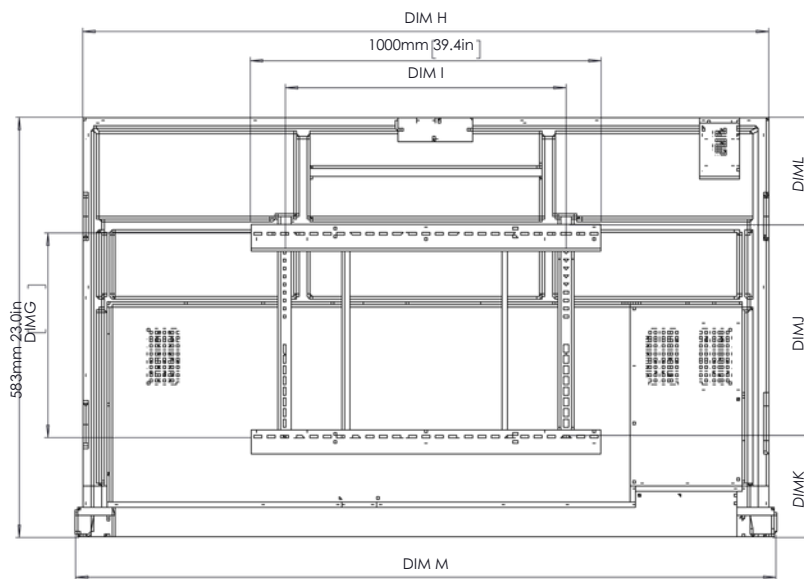

ActivPanel 10

Premium

TECHNICAL DRAWINGS

65"

Front

DIM	DIMENSION
A	1642mm [64.6in]
B	1430mm [56.3in]
C	806mm [31.7in]
D	100mm [4.0in]

Back

DIM	DIMENSION
E	130mm [5.1in]
F	87mm [3.4in]
G	935mm [36.8in]
H	1489mm [58.6in]
I	600mm [23.6in]
J	400mm [15.7in]
K	244mm [9.6in]
L	291mm [11.5in]
M	1529mm [60.2in]

Back

Side

DIM	DIMENSION
E	130mm [5.1in]
F	87mm [3.4in]
G	1060mm [41.7in]
H	1710mm [67.3in]
I	800mm [31.5in]
J	400mm [15.7in]
K	446mm [17.6in]
L	213mm [8.4in]
M	1751mm [68.9in]

* Optional ActivPanel fixed wall mount available to purchase

ActivPanel 10

Premium

TECHNICAL DRAWINGS

86"

Front

DIM	DIMENSION
A	2174mm [85.6in]
B	1895mm [74.6in]
C	1066mm [42.0in]
D	101mm [4.0in]

Back

Side

DIM	DIMENSION
E	130mm [5.1in]
F	87mm [3.4in]
G	1197mm [47.1in]
H	1955mm [77.0in]
I	800mm [31.5in]
J	600mm [23.6in]
K	291mm [11.5in]
L	307mm [12.1in]
M	1996mm [78.6in]

* Optional ActivPanel fixed wall mount available to purchase