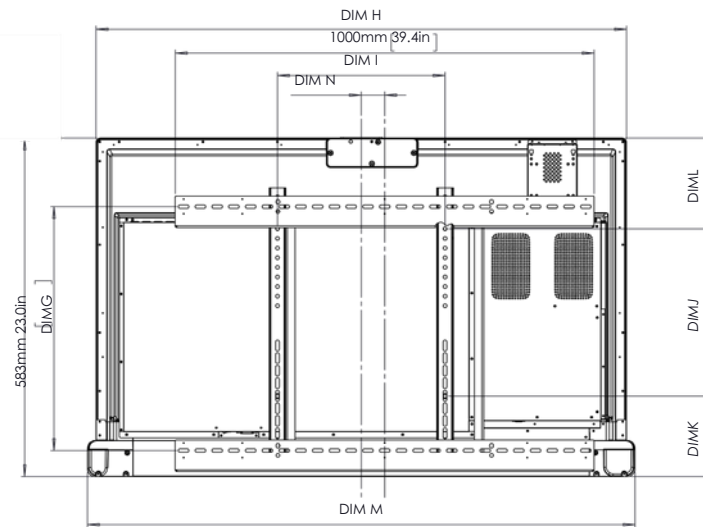

COMPLIANCE & CERTIFICATION

Regulatory Certifications	CE, FCC, IC, UL, CUL, CB, RCM
Energy Star Certified	Yes
Trade Agreements Act (TAA) Compliance	Yes

PHYSICAL SPECIFICATIONS

Panel Dimensions	55": 1266 x 103 x 809 mm (49.8 x 4.1 x 31.9 in) 65": 1489 x 107 x 935 mm (58.6 x 4.2 x 36.8 in) 75": 1710 x 107 x 1060 mm (67.3 x 4.2 x 41.7 in) 86": 1955 x 107 x 1197 mm (77 x 4.2 x 47.1 in)
Packed Dimensions	55": 1045 x 170 x 895 mm (41.1 x 6.7 x 35.2 in) 65": 1639 x 185 x 1019 mm (64.5 x 7.3 x 40.1 in) 75": 1860 x 185 x 1143 mm (73.2 x 7.3 x 45 in) 86": 2105 x 185 x 1280 mm (82.9 x 7.3 x 50.4 in)
Panel Net Weight	55": 29.2 kg (64.4 lbs) 65": 39.4 kg (86.9 lbs) 75": 51.4 kg (113.3 lbs) 86": 67.9 kg (149.7 lbs)
Packed Weight	55": 37.2 kg (82 lbs) 65": 49.6 kg (109.4 lbs) 75": 63.2 kg (139.3 lbs) 86": 81.6 kg (179.9 lbs)
Wall Mount Dimensions	55": 400 x 400 mm (15.8 x 15.8 in) 65": 600 x 400 mm (23.6 x 15.8 in) 75": 800 x 400 mm (31.5 x 15.8 in) 86": 800 x 600 mm (31.5 x 23.6 in)

EDUCATION SOFTWARE LICENCE

ActivInspire Professional	1 x Single User Licence Included
Promethean ActivSuite™	2 x Seats Included

ActivPanel 10

Premium

TECHNICAL DRAWINGS

55"

Front

DIM	DIMENSION
A	1391mm [54.7in]
B	1212mm [47.7in]
C	682mm [26.9in]
D	100mm [3.9in]

Back

DIM	DIMENSION
E	125mm [4.9in]
F	83mm [3.2in]
G	809mm [31.9mm]
H	1266mm [49.9in]
I	400mm [15.7in]
J	400mm [15.7in]
K	192mm [7.6in]
L	217mm [8.5in]
M	1307mm [51.5in]
N	56mm [2.2in]

* Optional ActivPanel fixed wall mount available to purchase

ActivPanel 10

Premium

TECHNICAL DRAWINGS

65"

Front

DIM	DIMENSION
A	1642mm [64.6in]
B	1430mm [56.3in]
C	806mm [31.7in]
D	100mm [4.0in]

Back

DIM	DIMENSION
E	130mm [5.1in]
F	87mm [3.4in]
G	935mm [36.8in]
H	1489mm [58.6in]
I	600mm [23.6in]
J	400mm [15.7in]
K	244mm [9.6in]
L	291mm [11.5in]
M	1529mm [60.2in]