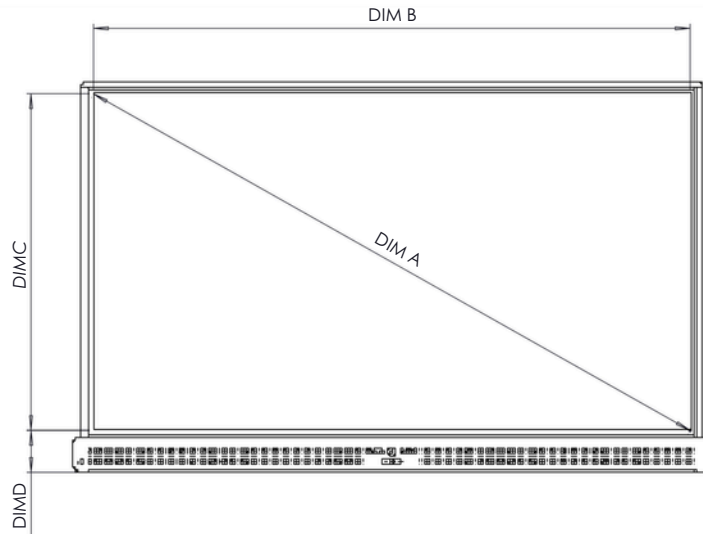

Back

DIM	DIMENSION
E	125mm [4.9in]
F	83mm [3.2in]
G	809mm [31.9mm]
H	1266mm [49.9in]
I	400mm [15.7in]
J	400mm [15.7in]
K	192mm [7.6in]
L	217mm [8.5in]
M	1307mm [51.5in]
N	56mm [2.2in]

* Optional ActivPanel fixed wall mount available to purchase

ActivPanel 10

Premium

TECHNICAL DRAWINGS

65"

Front

DIM	DIMENSION
A	1642mm [64.6in]
B	1430mm [56.3in]
C	806mm [31.7in]
D	100mm [4.0in]

Back

DIM	DIMENSION
E	130mm [5.1in]
F	87mm [3.4in]
G	935mm [36.8in]
H	1489mm [58.6in]
I	600mm [23.6in]
J	400mm [15.7in]
K	244mm [9.6in]
L	291mm [11.5in]
M	1529mm [60.2in]

Back

Side

DIM	DIMENSION
E	130mm [5.1in]
F	87mm [3.4in]
G	1060mm [41.7in]
H	1710mm [67.3in]
I	800mm [31.5in]
J	400mm [15.7in]
K	446mm [17.6in]
L	213mm [8.4in]
M	1751mm [68.9in]

* Optional ActivPanel fixed wall mount available to purchase

ActivPanel 10

Premium

TECHNICAL DRAWINGS

86"

Front

DIM	DIMENSION
A	2174mm [85.6in]
B	1895mm [74.6in]
C	1066mm [42.0in]
D	101mm [4.0in]

Back

Side