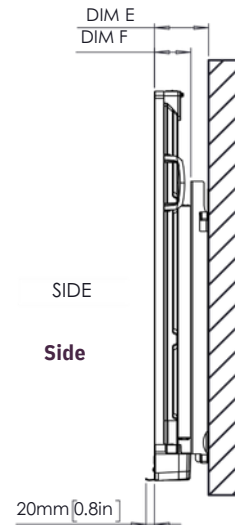

Back

DIM	DIMENSION
E	125mm [4.9in]
F	83mm [3.2in]
G	809mm [31.9mm]
H	1266mm [49.9in]
I	400mm [15.7in]
J	400mm [15.7in]
K	192mm [7.6in]
L	217mm [8.5in]
M	1307mm [51.5in]
N	56mm [2.2in]

* Optional ActivPanel fixed wall mount available to purchase

ActivPanel 10

Premium

TECHNICAL DRAWINGS

65"

Front

DIM	DIMENSION
A	1642mm [64.6in]
B	1430mm [56.3in]
C	806mm [31.7in]
D	100mm [4.0in]

Back

DIM	DIMENSION
E	130mm [5.1in]
F	87mm [3.4in]
G	935mm [36.8in]
H	1489mm [58.6in]
I	600mm [23.6in]
J	400mm [15.7in]
K	244mm [9.6in]
L	291mm [11.5in]
M	1529mm [60.2in]

* Optional ActivPanel fixed wall mount available to purchase

ActivPanel 10

Premium

TECHNICAL DRAWINGS - AP9-A75-NA

75"

Front

DIM	DIMENSION
A	1896mm [74.7in]
B	1652mm [65.0in]
C	930mm [36.6in]
D	100mm [4.0in]

Back

Side

DIM	DIMENSION
E	130mm [5.1in]
F	87mm [3.4in]
G	1060mm [41.7in]
H	1710mm [67.3in]
I	800mm [31.5in]
J	400mm [15.7in]
K	446mm [17.6in]
L	213mm [8.4in]
M	1751mm [68.9in]

* Optional ActivPanel fixed wall mount available to purchase