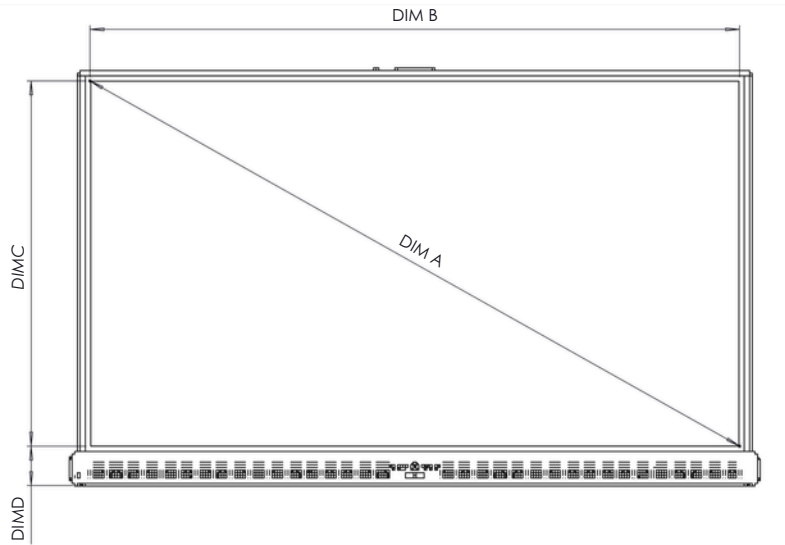

ActivPanel 10

Premium

TECHNICAL DRAWINGS

65"

Front

DIM	DIMENSION
A	1642mm [64.6in]
B	1430mm [56.3in]
C	806mm [31.7in]
D	100mm [4.0in]

Back

DIM	DIMENSION
E	130mm [5.1in]
F	87mm [3.4in]
G	935mm [36.8in]
H	1489mm [58.6in]
I	600mm [23.6in]
J	400mm [15.7in]
K	244mm [9.6in]
L	291mm [11.5in]
M	1529mm [60.2in]

* Optional ActivPanel fixed wall mount available to purchase

ActivPanel 10

Premium

TECHNICAL DRAWINGS - AP9-A75-NA

75"

Front

DIM	DIMENSION
A	1896mm [74.7in]
B	1652mm [65.0in]
C	930mm [36.6in]
D	100mm [4.0in]

Back

Side

DIM	DIMENSION
E	130mm [5.1in]
F	87mm [3.4in]
G	1060mm [41.7in]
H	1710mm [67.3in]
I	800mm [31.5in]
J	400mm [15.7in]
K	446mm [17.6in]
L	213mm [8.4in]
M	1751mm [68.9in]

* Optional ActivPanel fixed wall mount available to purchase

ActivPanel 10

Premium

TECHNICAL DRAWINGS

86"

Front

DIM	DIMENSION
A	2174mm [85.6in]
B	1895mm [74.6in]
C	1066mm [42.0in]
D	101mm [4.0in]

Back

Side