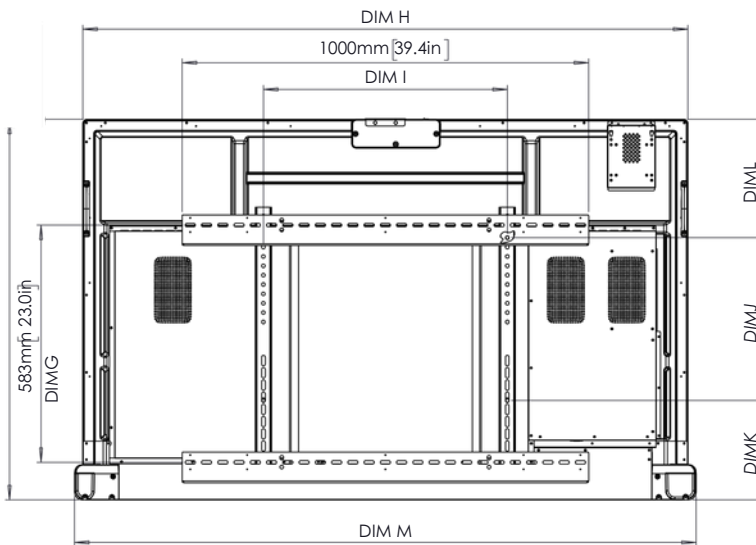

Back

DIM	DIMENSION
E	125mm [4.9in]
F	83mm [3.2in]
G	809mm [31.9mm]
H	1266mm [49.9in]
I	400mm [15.7in]
J	400mm [15.7in]
K	192mm [7.6in]
L	217mm [8.5in]
M	1307mm [51.5in]
N	56mm [2.2in]

* Optional ActivPanel fixed wall mount available to purchase

ActivPanel 10

Premium

TECHNICAL DRAWINGS

65"

Front

DIM	DIMENSION
A	1642mm [64.6in]
B	1430mm [56.3in]
C	806mm [31.7in]
D	100mm [4.0in]

Back

DIM	DIMENSION
E	130mm [5.1in]
F	87mm [3.4in]
G	935mm [36.8in]
H	1489mm [58.6in]
I	600mm [23.6in]
J	400mm [15.7in]
K	244mm [9.6in]
L	291mm [11.5in]
M	1529mm [60.2in]

* Optional ActivPanel fixed wall mount available to purchase

ActivPanel 10

Premium

TECHNICAL DRAWINGS - AP9-A75-NA

75"

Front

DIM	DIMENSION
A	1896mm [74.7in]
B	1652mm [65.0in]
C	930mm [36.6in]
D	100mm [4.0in]

Back

Side

DIM	DIMENSION
E	130mm [5.1in]
F	87mm [3.4in]
G	1060mm [41.7in]
H	1710mm [67.3in]
I	800mm [31.5in]
J	400mm [15.7in]
K	446mm [17.6in]
L	213mm [8.4in]
M	1751mm [68.9in]

* Optional ActivPanel fixed wall mount available to purchase