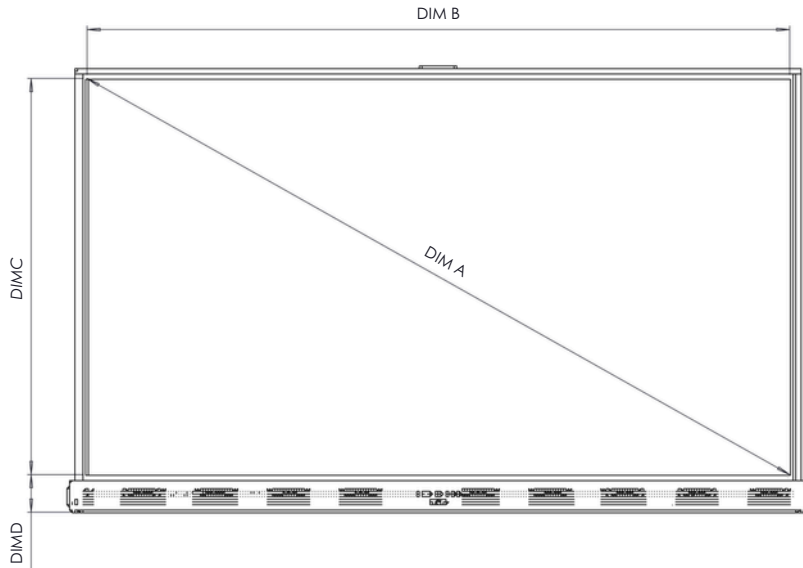

ActivPanel 10

Premium

TECHNICAL DRAWINGS

65"

Front

DIM	DIMENSION
A	1642mm [64.6in]
B	1430mm [56.3in]
C	806mm [31.7in]
D	100mm [4.0in]

Back

DIM	DIMENSION
E	130mm [5.1in]
F	87mm [3.4in]
G	935mm [36.8in]
H	1489mm [58.6in]
I	600mm [23.6in]
J	400mm [15.7in]
K	244mm [9.6in]
L	291mm [11.5in]
M	1529mm [60.2in]

* Optional ActivPanel fixed wall mount available to purchase

ActivPanel 10

Premium

TECHNICAL DRAWINGS - AP9-A75-NA

75"

Front

DIM	DIMENSION
A	1896mm [74.7in]
B	1652mm [65.0in]
C	930mm [36.6in]
D	100mm [4.0in]

Back

Side

DIM	DIMENSION
E	130mm [5.1in]
F	87mm [3.4in]
G	1060mm [41.7in]
H	1710mm [67.3in]
I	800mm [31.5in]
J	400mm [15.7in]
K	446mm [17.6in]
L	213mm [8.4in]
M	1751mm [68.9in]

* Optional ActivPanel fixed wall mount available to purchase

ActivPanel 10

Premium

TECHNICAL DRAWINGS

86"

Front

DIM	DIMENSION
A	2174mm [85.6in]
B	1895mm [74.6in]
C	1066mm [42.0in]
D	101mm [4.0in]

Back

Side