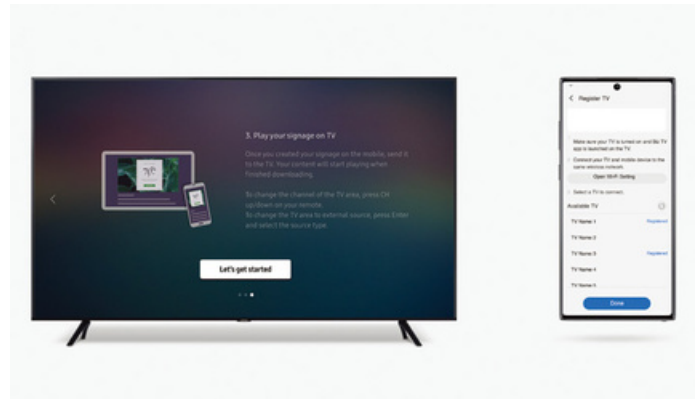

Simple to install, easy to use

Control content with your personal device

Samsung Business TV app, available for Android and iOS devices, provides convenience by allowing users to remotely manage and control content on connected Business TVs.

* Image simulated for illustration purposes

Simple setup in minutes

Set up could not be easier. Samsung's Business TV comes preloaded with a step-by-step tutorial that automatically begins when users first turn the TV on. After downloading the business TV app, users' devices are automatically connected to the TV and available for immediate use.