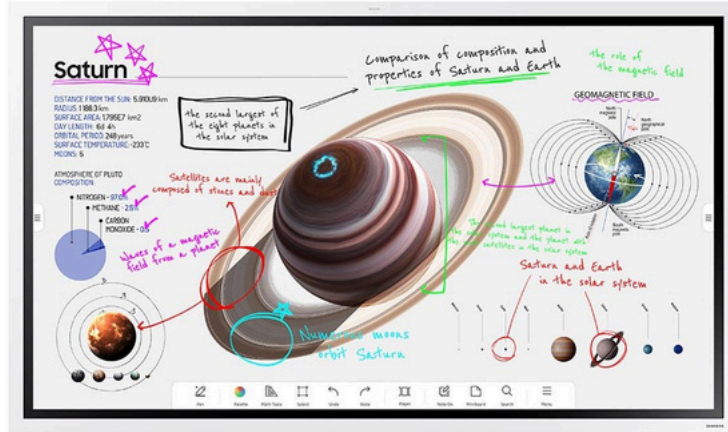

Samsung 75" WM75B Flip Pro

Manufacture Part: LH75WMBWLGCXEN

Midwich Part: SMWM75B

Type IR	# of Drawing 20 touch (internal/external) * Whiteboarding app works 4 drawing	Touch Pen Type Passive Pen with magnet	Object Recognition Range 2mm/ 4mm / 8mm / 50mm (Brush Mode : Dynamic Object Recognition)
Touch Response Time 6.7ms	Drawing Speed (Touch latency) 26ms	Haze 8%~12%	Thickness 3.2T
Hardness Heat Semi-Strengthened Glass	Additional Film AG Flim(Anti glare) Hydrophobic Coated PET (Shatter-proof flim) Antimicrobial Coating		
Type Internal (Main 1ea, OPS 1ea)	Power Supply AC100-240V 50/60Hz		
Power Consumption			
Max[W/h] 473W(100-240V), 451W(220-240V), OPS(16V/4.5A)	Stand-by (W) 0.5	Typical[W/h] 187W	Rating[W/h] 430W(100-240V), 410W(220-240V), OPS(16V/4.5A)
BTU(Max) 1612.93W(100-240V), 1537.91W(220-240V), OPS(16V/4.5A)			

Samsung 75" WM75B Flip Pro

Manufacture Part: LH75WMBWLGCXEN

Midwich Part: SMWM75B

Dimension (mm)

Set	Package
1724 x 1026.3 x 89	1905 x 1189 x 287

Weight (kg)

Set	Package
59.3	72.2

Color Gray White	VESA Mount (mm) 400 * 400	Protection Glass Yes	Stand Type Wall Mount
Media Player Option Type OPS Slot support	Rotation Landscape only	Power Cable Length 3M /2.4M(US)	Accessory Power Cord, USB Upstream Cable(2ea), Pen(2ea, Black), OPS Box, Warranty/QSG
Operating Temperature 0 °C ~ 40 °C	Humidity 10 % ~ 80 % non-condensing		

Key Features

Flip App

Orientation

Landscape

Remote Control

N/A

Samsung 75" WM75B Flip Pro

Manufacture Part: LH75WMBWLGCXEN

Midwich Part: SMWM75B

Special Features

H/W

Touch Overlay(IR), Front Connectivity, OPS I/F Support(w/OPS Box), WiFi/BT Module Embedded

S/W

First screen : Flip S/W (whiteboarding app) // Apps : Document viewer, Smartview+, Video player, Web browser, Samsung workspace (RDP/VNC, Office365, VMWare), Edu tool, mimioconnect(N.America Only) // WebRTC : Yes // Upgradable web engine : Yes // Smartview+ : Yes