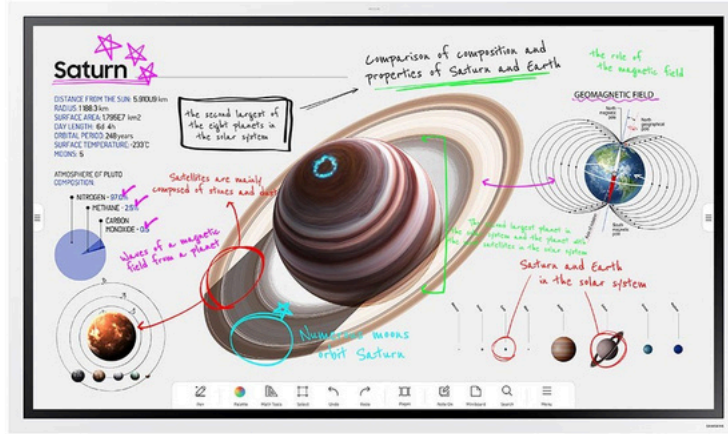

Samsung 75" WM75B Flip Pro

Manufacture Part: LH75WMBWLGCXEN

Midwich Part: SMWM75B

Diagonal Size 75"	Type New Edge, 60Hz	Resolution 3840*2160 (4K UHD)	Brightness(Typ.) 350 (without glass) nit
Contrast Ratio 4000:1	Viewing Angle(H/V) 178:178	Response Time(G-to-G) 6ms(Typ.)	Operation Hour 16/7
Haze 8%~12%			
Input			
Video HDMI 2(Rear 1, Front 1), DP 1, USB C(Front), OPS I/F	USB 2(For SoC, Rear/Front), 1 (for external 3.0x1(Front))		
Output			
Audio 1(Stereo Mini Jack)	Touch Out Touch Out 2 (USB Upstream Type, Front 1, Rear 1)		
External Control Touch Input RS232C thru stereo jack, RJ45(For MDC)	BT/WiFi Yes (Keyboard/Mouse, Speaker)		

Samsung 75" WM75B Flip Pro

Manufacture Part: LH75WMBWLGCXEN

Midwich Part: SMWM75B

Type IR	# of Drawing 20 touch (internal/external) * Whiteboarding app works 4 drawing	Touch Pen Type Passive Pen with magnet	Object Recognition Range 2mm/ 4mm / 8mm / 50mm (Brush Mode : Dynamic Object Recognition)
Touch Response Time 6.7ms	Drawing Speed (Touch latency) 26ms	Haze 8%~12%	Thickness 3.2T
Hardness Heat Semi-Strengthened Glass	Additional Film AG Flim(Anti glare) Hydrophobic Coated PET (Shatter-proof flim) Antimicrobial Coating		
Type Internal (Main 1ea, OPS 1ea)	Power Supply AC100-240V 50/60Hz		
Power Consumption			
Max[W/h] 473W(100-240V), 451W(220-240V), OPS(16V/4.5A)	Stand-by (W) 0.5	Typical[W/h] 187W	Rating[W/h] 430W(100-240V), 410W(220-240V), OPS(16V/4.5A)
BTU(Max) 1612.93W(100-240V), 1537.91W(220-240V), OPS(16V/4.5A)			