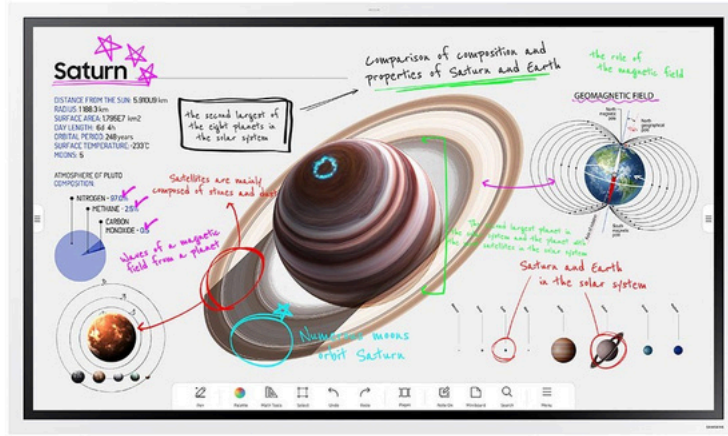

Midwich Part: SMWM75B

Special Features

H/W

Touch Overlay(IR), Front Connectivity, OPS I/F Support(w/OPS Box), WiFi/BT Module Embedded

S/W

First screen : Flip S/W (whiteboarding app) // Apps : Document viewer, Smartview+, Video player, Web browser, Samsung workspace (RDP/VNC, Office365, VMWare), Edu tool, mimioconnect(N.America Only) // WebRTC : Yes // Upgradable web engine : Yes // Smartview+ : Yes

N/A

IO Ports

N/A

Operating System

Tizen 6.5 : Samsung
Proprietary OS(VDLinux)

Samsung 75" WM75B Flip Pro

Manufacture Part: LH75WMBWLGCXEN

Midwich Part: SMWM75B