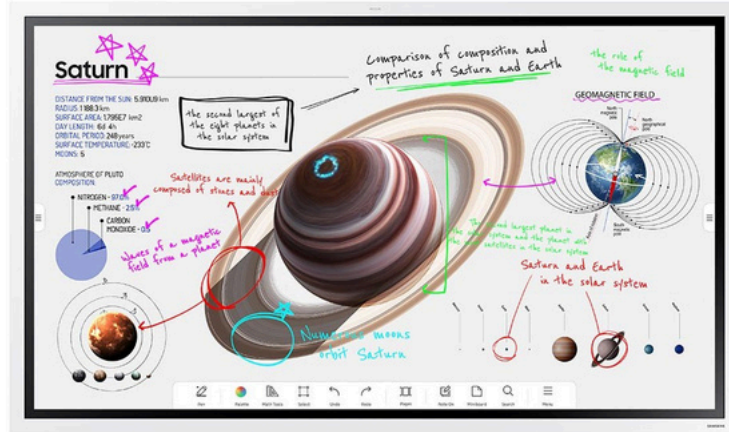

Samsung 75" WM75B Flip Pro

Manufacture Part: LH75WMBWLGCXEN

Midwich Part: SMWM75B

Diagonal Size 75"	Type New Edge, 60Hz	Resolution 3840*2160 (4K UHD)	Brightness(Typ.) 350 (without glass) nit
Contrast Ratio 4000:1	Viewing Angle(H/V) 178:178	Response Time(G-to-G) 6ms(Typ.)	Operation Hour 16/7
Haze 8%~12%			
Input			
Video HDMI 2(Rear 1, Front 1), DP 1, USB C(Front), OPS I/F	USB 2(For SoC, Rear/Front), 1 (for external 3.0x1(Front))		
Output			
Audio 1(Stereo Mini Jack)	Touch Out Touch Out 2 (USB Upstream Type, Front 1, Rear 1)		
External Control Touch Input RS232C thru stereo jack, RJ45(For MDC)	BT/WiFi Yes (Keyboard/Mouse, Speaker)		

Samsung 75" WM75B Flip Pro

Manufacture Part: LH75WMBWLGCXEN

Midwich Part: SMWM75B

Type IR	# of Drawing 20 touch (internal/external) * Whiteboarding app works 4 drawing	Touch Pen Type Passive Pen with magnet	Object Recognition Range 2mm/ 4mm / 8mm / 50mm (Brush Mode : Dynamic Object Recognition)
Touch Response Time 6.7ms	Drawing Speed (Touch latency) 26ms	Haze 8%~12%	Thickness 3.2T
Hardness Heat Semi-Strengthened Glass	Additional Film AG Flim(Anti glare) Hydrophobic Coated PET (Shatter-proof flim) Antimicrobial Coating		
Type Internal (Main 1ea, OPS 1ea)	Power Supply AC100-240V 50/60Hz		
Power Consumption			
Max[W/h] 473W(100-240V), 451W(220-240V), OPS(16V/4.5A)	Stand-by (W) 0.5	Typical[W/h] 187W	Rating[W/h] 430W(100-240V), 410W(220-240V), OPS(16V/4.5A)
BTU(Max) 1612.93W(100-240V), 1537.91W(220-240V), OPS(16V/4.5A)			