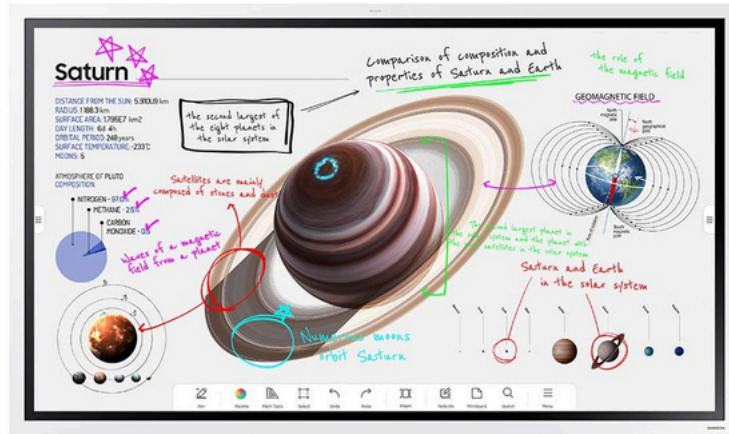

Samsung 65" WM65B Flip Pro

Manufacture Part: LH65WMBWBGCXEN

Midwich Part: SMWM65B

Diagonal Size 65"	Type New Edge, 60Hz	Resolution 3840*2160 (4K UHD)	Brightness(Typ.) 350 (without glass) nit
Contrast Ratio 4000:1 (Typ.)(without glass)	Viewing Angle(H/V) 178/178	Response Time(G-to-G) 8ms(Typ.)	Operation Hour 16/7
Haze 8%~12%			
Speaker Type Built in Speaker (10W x2CH)			
Input			
Video (Basic) HDMI 1, DP1(With Tray) HDMI 1, USB-C	USB (Basic) USB 1 (With Tray) USB 2, USB External (In/Out) 1		
Output			
Audio 1(Stereo Mini Jack)	Touch Out (Basic) Touch Out 1 (USB Upstream Type)(With Tray) Touch Out 1		

Samsung 65" WM65B Flip Pro

Manufacture Part: LH65WMBWBGCXEN

Midwich Part: SMWM65B

External Control	BT/WiFi		
Touch Input RS232C thru stereo jack, RJ45(For MDC)	Yes (Keyboard/Mouse, speaker)		
Type	# of Drawing	Touch Pen Type	Object Recognition Range
IR	20 touch (internal/external)* Whiteboarding app works 4 drawing	Passive Pen with magnet	2mm/ 4mm / 8mm / 50mm(Brush Mode : Dynamic Object Recognition)
Touch Response Time	Drawing Speed (Touch latency)	Haze	Thickness
6.7ms	26ms	8%~12%	3.2T
Hardness	Additional Film		
Heat Semi-Strengthened Glass	AG Flim(Anti glare) Hydrophobic Coated PET (Shatter-proof flim) Antimicrobial Coating		
Type	Power Supply		
Internal	AC100-240V 50/60Hz		
Power Consumption			
Max[W/h]	Typical[W/h]	Rating[W/h]	Stand-by(Max)
192.5W(100-240V)	124W	175W	0.5
BTU(Max)			
656.425W			

Samsung 65" WM65B Flip Pro

Manufacture Part: LH65WMBWBGCXEN

Midwich Part: SMWM65B

Dimension (mm)

Set	Package
1522.4 x 897.6 x 62.9 mm	1691 x 1055 x 198 mm

Weight (kg)

Set	Package
39.7 kg	48.2 kg

Color	VESA Mount (mm)	Protection Glass	Stand Type
Gray White	400 * 400	Yes	Wallmount (WMN-WN65R)