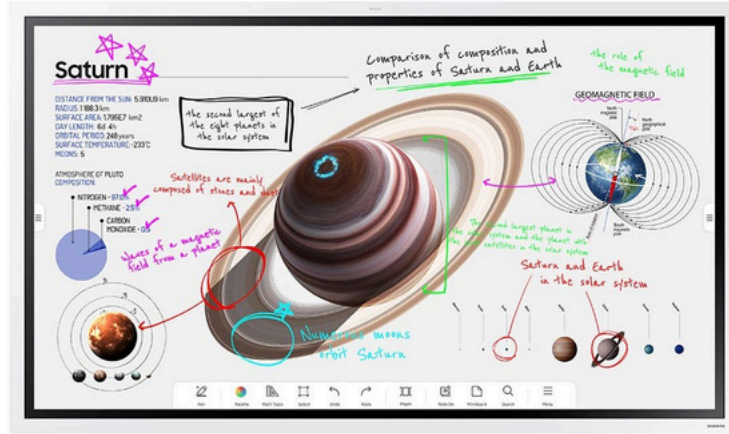

Samsung 65" WM65B Flip Pro

Manufacture Part: LH65WMBWBGCXEN

Midwich Part: SMWM65B

Diagonal Size 65"	Type New Edge, 60Hz	Resolution 3840*2160 (4K UHD)	Brightness(Typ.) 350 (without glass) nit
Contrast Ratio 4000:1 (Typ.)(without glass)	Viewing Angle(H/V) 178/178	Response Time(G-to-G) 8ms(Typ.)	Operation Hour 16/7
Haze 8%~12%			
Speaker Type Built in Speaker (10W x2CH)			
Input			
Video (Basic) HDMI 1, DP1(With Tray) HDMI 1, USB-C	USB (Basic) USB 1 (With Tray) USB 2, USB External (In/Out) 1		
Output			
Audio 1(Stereo Mini Jack)	Touch Out (Basic) Touch Out 1 (USB Upstream Type)(With Tray) Touch Out 1		

Samsung 65" WM65B Flip Pro

Manufacture Part: LH65WMBWBGCXEN

Midwich Part: SMWM65B

External Control	BT/WiFi		
Touch Input RS232C thru stereo jack, RJ45(For MDC)	Yes (Keyboard/Mouse, speaker)		
Type	# of Drawing	Touch Pen Type	Object Recognition Range
IR	20 touch (internal/external)* Whiteboarding app works 4 drawing	Passive Pen with magnet	2mm/ 4mm / 8mm / 50mm(Brush Mode : Dynamic Object Recognition)
Touch Response Time	Drawing Speed (Touch latency)	Haze	Thickness
6.7ms	26ms	8%~12%	3.2T
Hardness	Additional Film		
Heat Semi-Strengthened Glass	AG Flim(Anti glare) Hydrophobic Coated PET (Shatter-proof flim) Antimicrobial Coating		
Type	Power Supply		
Internal	AC100-240V 50/60Hz		
Power Consumption			
Max[W/h]	Typical[W/h]	Rating[W/h]	Stand-by(Max)
192.5W(100-240V)	124W	175W	0.5
BTU(Max)			
656.425W			

Samsung 65" WM65B Flip Pro

Manufacture Part: LH65WMBWBGCXEN

Midwich Part: SMWM65B

Dimension (mm)

Set	Package
1522.4 x 897.6 x 62.9 mm	1691 x 1055 x 198 mm

Weight (kg)

Set	Package
39.7 kg	48.2 kg

Color	VESA Mount (mm)	Protection Glass	Stand Type
Gray White	400 * 400	Yes	Wallmount (WMN-WN65R)