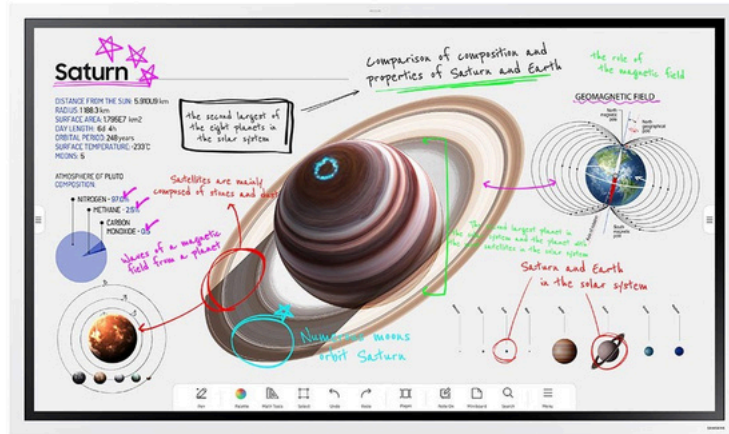

Midwich Part: SMWM65B

Special Features

H/W

Touch module(IR), Built in Speaker(20W 2CH), WiFi/BT Module Embedded

S/W

First screen: Flip S/W(whiteboarding app), Apps : Document viewer, Smartview+, Video player, Web browser, workspace, (RDP/VNC, Office365, VMWare), Edu tool, mimioconnect(N.America Only), WebRTC : Yes, Upgradable web engine : Yes, Smartview+ : Yes, Airplay : Ready to update (*22.5)

N/A

IO Ports

N/A

Operating System

Tizen 6.5 : Samsung
Proprietary OS(VDLinux)

Samsung 65" WM65B Flip Pro

Manufacture Part: LH65WMBWBGCXEN

Midwich Part: SMWM65B