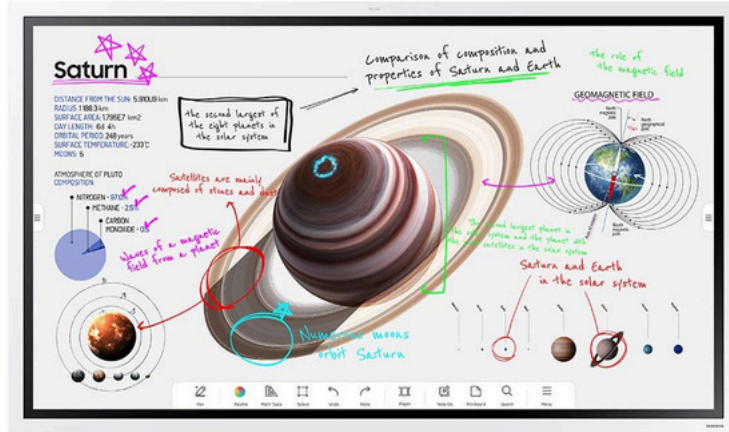

Key Features

Flip App

Orientation

Landscape / Portrait

Remote Control

N/A

Samsung 65" WM65B Flip Pro

Manufacture Part: LH65WMBWBGCXEN

Midwich Part: SMWM65B

Special Features

H/W

Touch module(IR), Built in Speaker(20W 2CH), WiFi/BT Module Embedded

S/W

First screen: Flip S/W(whiteboarding app), Apps : Document viewer, Smartview+, Video player, Web browser, workspace, (RDP/VNC, Office365, VMWare), Edu tool, mimioconnect(N.America Only), WebRTC : Yes, Upgradable web engine : Yes, Smartview+ : Yes, Airplay : Ready to update (*22.5)