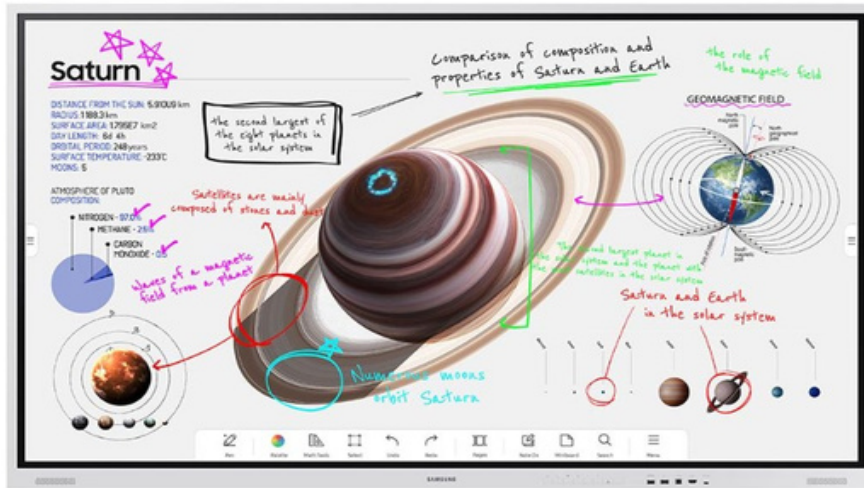

Samsung 85" WM85B Flip Pro

Manufacture Part: LH85WMBWLGXEN Midwich Part: SMWM85B

Type IR	# of Drawing 20 touch (internal/external) * Whiteboarding app works 4 drawing	Touch Pen Type Passive Pen with magnet	Object Recognition Range 2mm / 4mm / 8mm / 50mm (Brush Mode : Dynamic Object Recognition)
Touch Response Time 6.7ms	Drawing Speed (Touch latency) 26ms	Haze 8%~12%	Thickness 3.2T
Hardness Heat Semi-Strengthened Glass	Additional Film AG Film(Anti glare) Hydrophobic Coated PET (Shatter-proof film) Antimicrobial Coating		
Type Internal (Main 1ea, OPS 1ea)	Power Supply AC100-240V 50/60Hz		
Power Consumption			
Max[W/h] 528W(100-240V), 506W(220-240V), OPS(16V/4.5A)	Stand-by (W) 0.5	Typical[W/h] 197W	Rating[W/h] TBD
BTU(Max) TBD			
Set 1945.8 x 1151.1 x 89	Package 2136 x 1318 x 260		
Weight (kg)			
Set 75.2	Package 91.6		

Samsung 85" WM85B Flip Pro

Manufacture Part: LH85WMBWLGXEN Midwich Part: SMWM85B

Color Gray White	VESA Mount (mm) 600 * 400	Protection Glass Yes	Stand Type Wall Mount
Media Player Option Type OPS Slot support	Rotation Landscape only	Power Cable Length 3M / 2.4M(US)	
Operating Temperature 0 °C ~ 40 °C	Humidity 10 % ~ 80 % non-condensing		
H/W Touch Overlay(IR), Front Connectivity, OPS I/F Support(w/OPS Box), WiFi/BT Module Embedded			
S/W First screen : Flip S/W (whiteboarding app) // Apps : Document viewer, Smartview+, Video player, Web browser, Samsung workspace (RDP/VNC, Office365, VMWare), Edu tool, mimioconnect(N.America Only) // WebRTC : Yes // Upgradable web engine : Yes // Smartview+ : Yes			
Platform Pontus-M (Tizen 6.5)			
Processor Cortex A72 1.7GHz Quad-Core CPU 2MB L2	On-Chip Cache Memory N/A	Clock Speed N/A	Main Memory Interface N/A
Graphics N/A	Storage (FDM) 32GB / (2.65GB Occupied by O/S, 29.35GB Available)	Multimedia N/A	IO Ports N/A
Operating System Tizen 6.5 : Samsung Proprietary OS(VDLinux)			