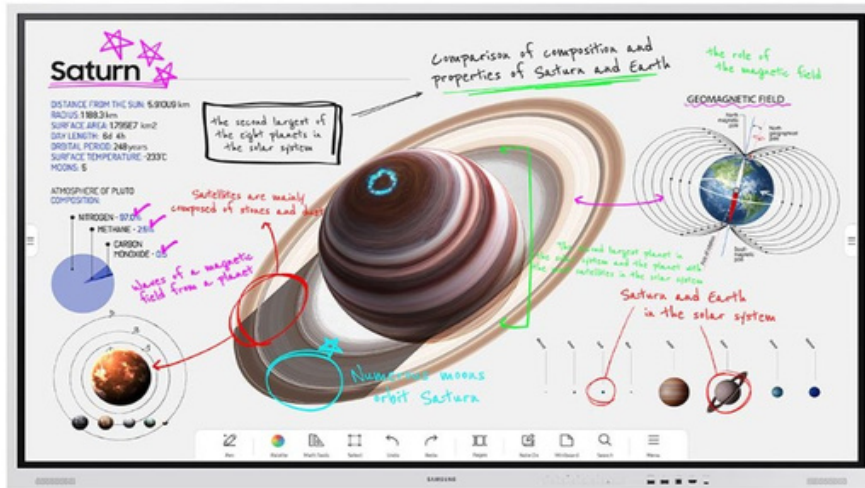

Samsung 85" WM85B Flip Pro

Manufacture Part: LH85WMBWLGCXEN Midwich Part: SMWM85B

Diagonal Size 85"	Type New Edge, 60Hz	Resolution 3840*2160 (4K UHD)	Brightness(Typ.) 350 (without glass) nit
Contrast Ratio 4000:1	Viewing Angle(H/V) 178:178	Response Time(G-to-G) 6ms(Typ.)	Operation Hour 16/7
Haze 8%~12%			
Input			
Video HDMI 2(Rear 1, Front 1), DP 1, USB C(Front), OPS I/F	USB 2(For SoC, Rear/Front), 1 (for external 3.0x1(Front))		
Output			
Audio 1(Stereo Mini Jack)	Touch Out Touch Out 2 (USB Upstream Type, Front 1, Rear 1)		
External Control Touch Input RS232C thru stereo jack, RJ45(For MDC)	BT/WiFi Yes (Keyboard/Mouse, Speaker)		

Samsung 85" WM85B Flip Pro

Manufacture Part: LH85WMBWLGXEN Midwich Part: SMWM85B

Type IR	# of Drawing 20 touch (internal/external) * Whiteboarding app works 4 drawing	Touch Pen Type Passive Pen with magnet	Object Recognition Range 2mm / 4mm / 8mm / 50mm (Brush Mode : Dynamic Object Recognition)
Touch Response Time 6.7ms	Drawing Speed (Touch latency) 26ms	Haze 8%~12%	Thickness 3.2T
Hardness Heat Semi-Strengthened Glass	Additional Film AG Film(Anti glare) Hydrophobic Coated PET (Shatter-proof film) Antimicrobial Coating		
Type Internal (Main 1ea, OPS 1ea)	Power Supply AC100-240V 50/60Hz		
Power Consumption			
Max[W/h] 528W(100-240V), 506W(220-240V), OPS(16V/4.5A)	Stand-by (W) 0.5	Typical[W/h] 197W	Rating[W/h] TBD
BTU(Max) TBD			
Set 1945.8 x 1151.1 x 89	Package 2136 x 1318 x 260		
Weight (kg)			
Set 75.2	Package 91.6		