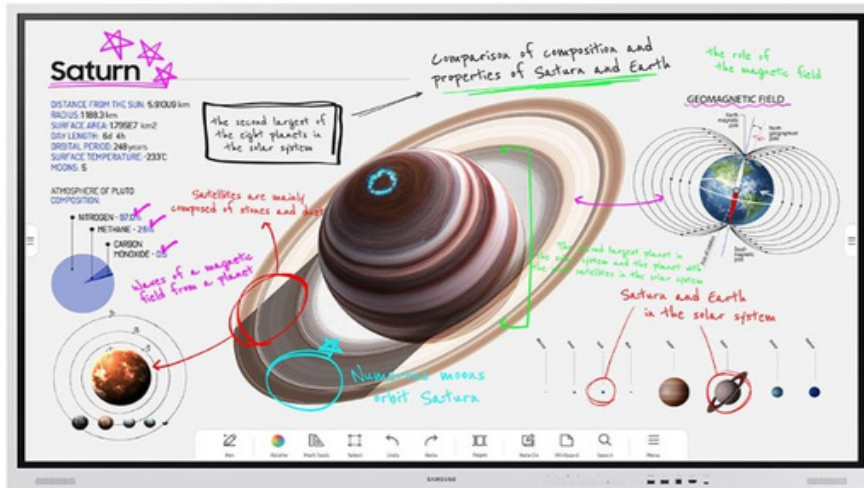

Samsung 85" WM85B Flip Pro

Manufacture Part: LH85WMBWLGCXEN Midwich Part: SMWM85B

Diagonal Size 85"	Type New Edge, 60Hz	Resolution 3840*2160 (4K UHD)	Brightness(Typ.) 350 (without glass) nit
Contrast Ratio 4000:1	Viewing Angle(H/V) 178:178	Response Time(G-to-G) 6ms(Typ.)	Operation Hour 16/7
Haze 8%~12%			
Input			
Video HDMI 2(Rear 1, Front 1), DP 1, USB C(Front), OPS I/F	USB 2(For SoC, Rear/Front), 1 (for external 3.0x1(Front))		
Output			
Audio 1(Stereo Mini Jack)	Touch Out Touch Out 2 (USB Upstream Type, Front 1, Rear 1)		
External Control Touch Input RS232C thru stereo jack, RJ45(For MDC)	BT/WiFi Yes (Keyboard/Mouse, Speaker)		

Samsung 85" WM85B Flip Pro

Manufacture Part: LH85WMBWLGXEN Midwich Part: SMWM85B

Type IR	# of Drawing 20 touch (internal/external) * Whiteboarding app works 4 drawing	Touch Pen Type Passive Pen with magnet	Object Recognition Range 2mm / 4mm / 8mm / 50mm (Brush Mode : Dynamic Object Recognition)
Touch Response Time 6.7ms	Drawing Speed (Touch latency) 26ms	Haze 8%~12%	Thickness 3.2T
Hardness Heat Semi-Strengthened Glass	Additional Film AG Film(Anti glare) Hydrophobic Coated PET (Shatter-proof film) Antimicrobial Coating		
Type Internal (Main 1ea, OPS 1ea)	Power Supply AC100-240V 50/60Hz		
Power Consumption			
Max[W/h] 528W(100-240V), 506W(220-240V), OPS(16V/4.5A)	Stand-by (W) 0.5	Typical[W/h] 197W	Rating[W/h] TBD
BTU(Max) TBD			
Set 1945.8 x 1151.1 x 89	Package 2136 x 1318 x 260		
Weight (kg)			
Set 75.2	Package 91.6		