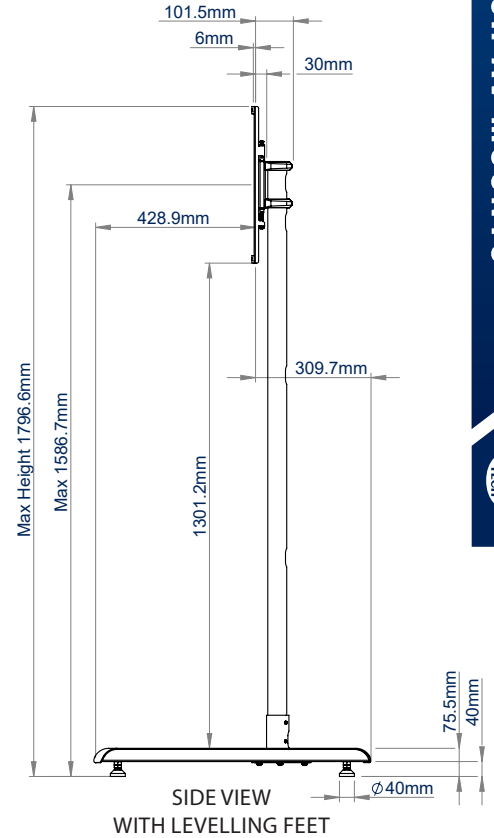

PACKING INFORMATION

PLEASE NOTE, THIS IS A **MULTI-BOX** ITEM

COLOUR:	ORDER REF:	EAN CODE:
Black	BT8504/BB V2	5019318085413