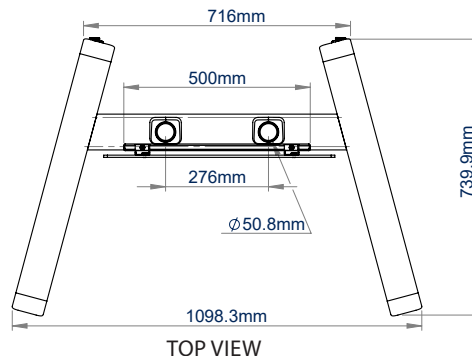

PACKING INFORMATION

PLEASE NOTE, THIS IS A **MULTI-BOX** ITEM

COLOUR:	ORDER REF:	EAN CODE:
Black	BT8504/BB V2	5019318085413