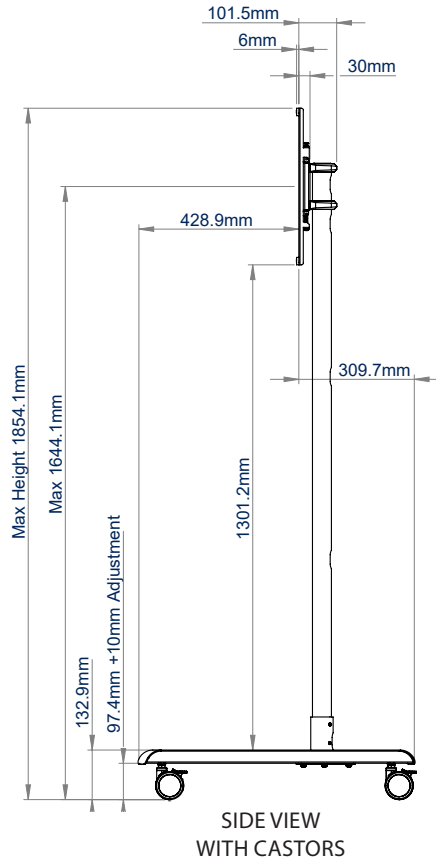

PACKING INFORMATION

PLEASE NOTE, THIS IS A **MULTI-BOX** ITEM

COLOUR:	ORDER REF:	EAN CODE:
Black	BT8504/BB V2	5019318085413