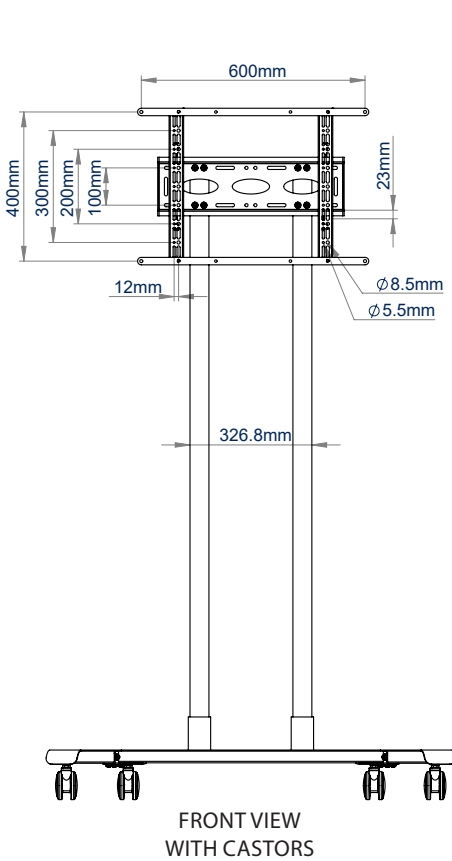

PACKING INFORMATION

PLEASE NOTE, THIS IS A **MULTI-BOX** ITEM

COLOUR:	ORDER REF:	EAN CODE:
Black	BT8504/BB V2	5019318085413