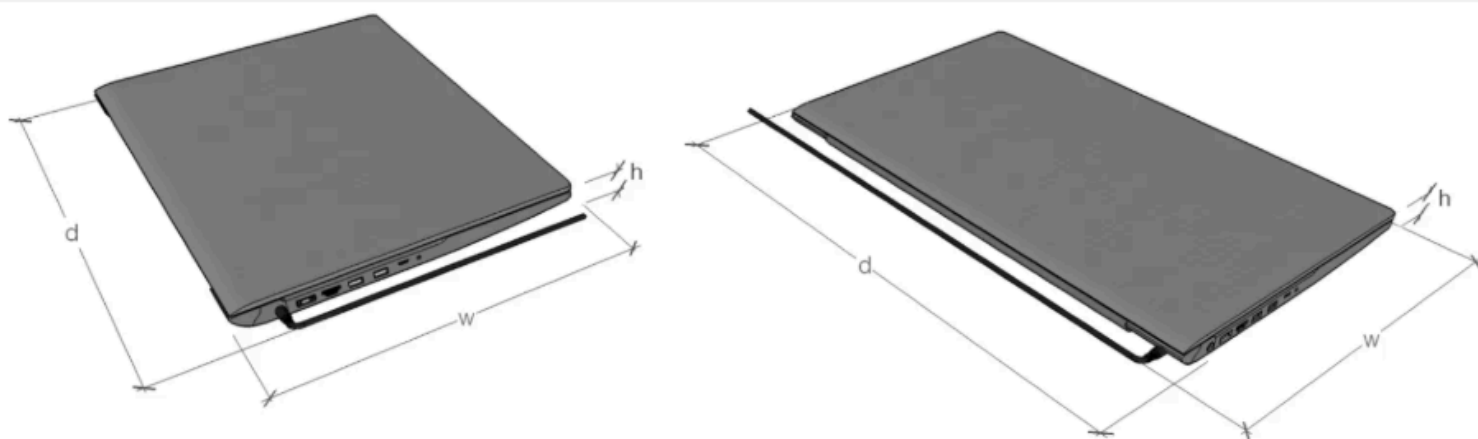

* Change -C to -R for RFID access card locks (with master override key)

** Add # at the end of a code to include fitted USB-C cables

Shelf dimensions:

The USB-C iPad charging trolleys are designed to accommodate iPads and USB tablets up to 11" screen sizes. The shelf aperture size (mm) is 310d x 210w x 40h (16 & 32) or x 30h (20 & 40) – big enough so you can leave your iPads and tablets in their cases (including large cases like the Griffin Survivor), but best to check your device dimensions (including the power connector) before ordering.

End Power Connection

Back Power Connection

– Finish and Specifications

Construction

White melamine-faced MDF carcass and doors, green steel electrical compartment cover, robust re-cycled plastic shelves. White compact laminate top with handle cut-outs.

Integrated USB-C tablet power

Requires 1 external power socket. Supplied with 1 mains lead.

Integrated USB C power system housed in the front accessible electrical power bay for charging iPads and tablets. USB Type-C ports support the Power Delivery (PD3.0) specification at voltages of 5V, 9V, 12V and 15V. Suitable for charging all types of Type C enabled devices including iPads and tablets at up to 20W per port.