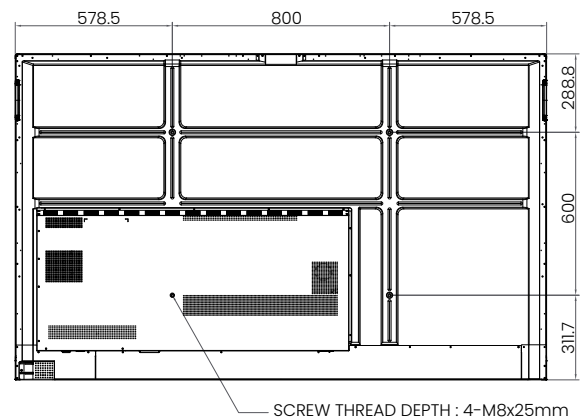

SIDE I/O (LEFT)

WIFI DONGLE & REMOTE CONTROLLER PORTS

DIMENSIONS (MM)

SCREW THREAD DEPTH : 4-M8x25mm

BenQ

© 2023 BenQ Corp. Specifications may vary by region, please visit your local stores for details. Actual product's features and specifications are subject to change without notice. This material may include corporate names, trademarks and logos of third parties which are the properties of the third parties respectively.