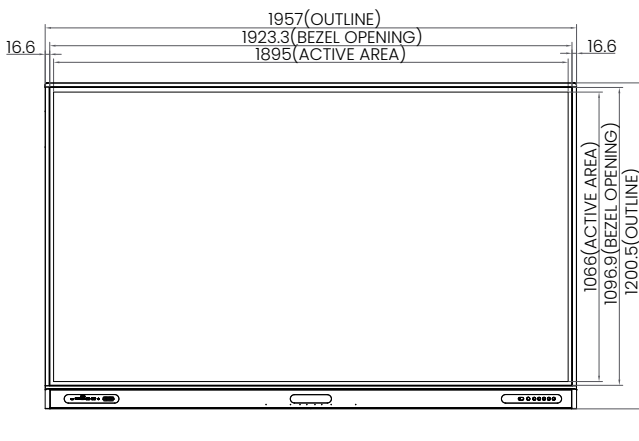

SIDE I/O (LEFT)

WIFI DONGLE & REMOTE CONTROLLER PORTS

DIMENSIONS (MM)

SCREW THREAD DEPTH : 4-M8x25mm

BenQ

© 2023 BenQ Corp. Specifications may vary by region, please visit your local stores for details. Actual product's features and specifications are subject to change without notice. This material may include corporate names, trademarks and logos of third parties which are the properties of the third parties respectively.