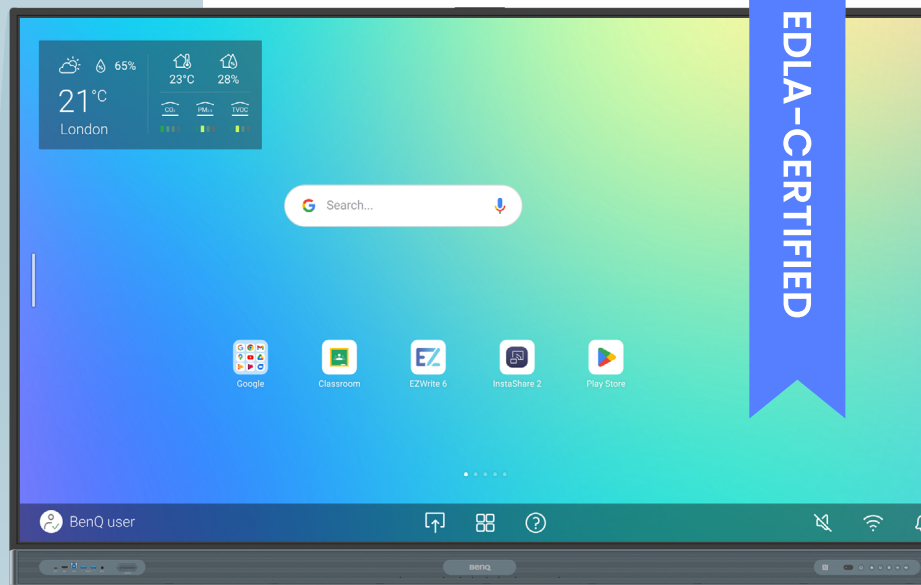

RP8604

Pro Series

EDLA-certified: with the Pro Series, you get easy access to all core Google apps such as Chrome, Docs and YouTube, as well as your favourite apps on the Google Play Store. You can also enjoy compatibility with Microsoft apps and tools such as Word, PowerPoint, Excel, and Teams for a versatile collaboration experience.

Better device security: AMS and DMS, BenQ's free built-in software, provide secure login options, strict access controls, and regular system updates alongside additional protection against app vulnerabilities through Google Play Protect.

ClassroomCare®: the Pro Series offers comprehensive ClassroomCare® protection. The RP04, the first Eyesafe® Certified 2.0 smart board with an RPF®50 rating, prioritises user vision safety. Its air quality sensor and built-in air ioniser ensure purification by monitoring and reducing pollutants. Additionally, TÜV and SIAA germ-resistant technology minimises the spread of germs on screens and peripherals.