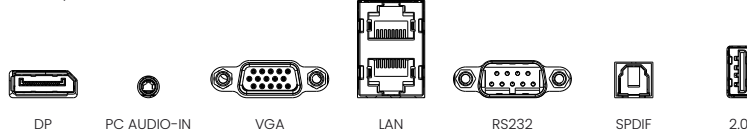

DMS

Device Management Solution centrally oversees all displays to get real-time status information, deploy OTA updates & more.

INPUT AND OUTPUT TERMINALS

FRONT I/O

NFC SENSOR & KEYPAD BUTTONS

DOWN I/O

TOP I/O CAMERA PORTS

SIDE I/O (LEFT)

WIFI DONGLE & REMOTE CONTROLLER PORTS

DIMENSIONS (MM)

SCREW THREAD DEPTH : 4-M8x25mm

BenQ

© 2023 BenQ Corp. Specifications may vary by region, please visit your local stores for details. Actual product's features and specifications are subject to change without notice. This material may include corporate names, trademarks and logos of third parties which are the properties of the third parties respectively.