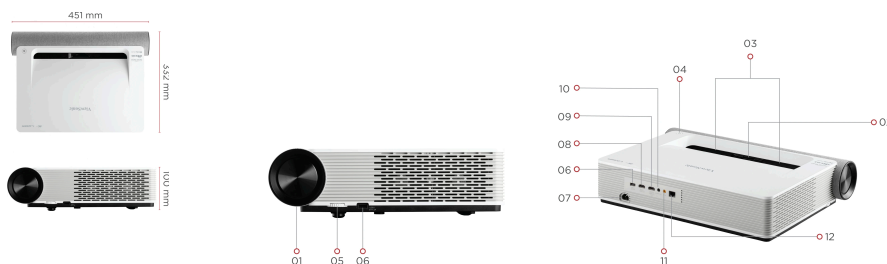

ViewSonic® PROJECTOR X2000L-4K

Key Features

- True 4K HDR immersive visual experience
- 0.22 ultra short throw ratio capable of 100" screen from 23cm away
- 2nd generation Laser Phosphor technology with 20,000 hours lifespan
- Theatre-level audio by Harman Kardon with Dolby/DTS support
- Smart connectivity via Wi-Fi and Bluetooth

Product Description

The X2000L-4K is ViewSonic's first ultra short throw smart laser projector. Combining true 4K UHD resolution, HDR/HLG support, 100% Rec.709 cinematic colours, and custom-built Harman Kardon speakers with Dolby/DTS soundtrack support, the X2000L-4K delivers an audiovisual feast right out of the box. Capable of projecting a 100" image from just 23.4cm away, the 0.22 ultra short throw ratio offers an immersive experience along with 4-corner and warping adjustment capabilities to turn virtually any surface into a cinema, live concert, or a wonderland beyond your imagination. Built with 2nd generation laser phosphor technology, the X2000L-4K is geared for instant entertainment and ready to accompany you for 20,000 hours of quality visuals. Smart capabilities such as built-in Wi-Fi for wireless content sharing from your mobile devices and Bluetooth for flexible audio options make content streaming easier than it has ever been before.