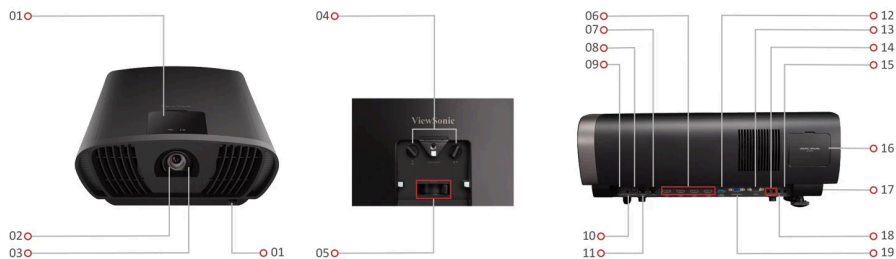

PROJECTOR

**X100-4K**

## Key Features

- True 4K UHD visual experience
- Cinema SuperColor+™ Technology with 125% Rec.709
- 2nd generation LED technology with 30,000 hours lifespan
- Wide H/V lens shift for flexible installation
- Extremely low fan noise (20 dB) ensuring pure viewing

## Product Description

ViewSonic's X100-4K is a 2,900 LED Lumens 4K UHD home cinema projector of superior performance and great value. Fulfilling movie lovers' dreams with 2nd generation LED technology, for cinematic colours and reliable light source life, low fan noise (20 dB), wide H/V lens shift and optical zoom combined into a proprietary design, the X100-4K serves as a professional choice for every home.

15. Audio Out
16. Keypad
17. Wi-Fi Dongle(Optional)
18. AUX
19. Computer In

**Visit Us**

[www.viewsonic.com](http://www.viewsonic.com)

**SPECIFICATION**

Native Resolution:	3840x2160
Brightness:	2900 (LED Lumens)
Contrast Ratio:	3000000:1
Display Colour:	1.07 Billion Colours
Light Source Type:	LED
Light Source Life (hours) with Normal Mode:	up to 30000
Lamp Watt:	RGBB LED
Lens:	F1.8-1.825, f=12.62-15.13mm
Projection Offset:	0%
Throw Ratio:	1.2-1.44
Optical Zoom:	1.2x
Image Size:	40"-200"
Throw Distance:	1.06m-6.37m , (100
Keystone:	+/- 40° (V)
Lens Shift V. Range:	+65%, -0%
Lens Shift H. Range:	+25%, -25%
Audible Noise (Normal):	23dB
Audible Noise (Eco):	20dB
Local Storage:	Total 16GB , (12GB available storage)
Input Lag:	66.8 ms
Resolution Support:	VGA(640 x 480) to , 4K(3840 x 2160)
HDTV Compatibility:	480i, 480p, 576i, 576p, 720p, 1080i, 1080p, 2160P
Horizontal Frequency:	15K-135KHz
Vertical Scan Rate:	23-120Hz