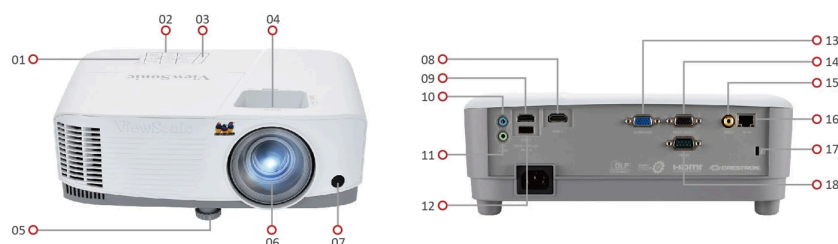

ViewSonic® PROJECTOR PG707X

Key Features

- Larger screen size with lower cost-per-inch
- Throw ratio match & 1.3x zoom for hassle-free equipment upgrade
- Energy-efficient 20,000 hours lamp life
- Comprehensive LAN control for efficient management
- H/V Keystone adjustment enabling side projection

Product Description

ViewSonic PG707X is a practical 4,000 ANSI Lumens XGA business/education projector. With a throw ratio match for mainstream installation conditions and 1.3x optical zoom, it serves as a hassle-free upgrade choice for users to easily get bright and large images with low cost-per-inch in small-to-medium meeting/training rooms. Adding on to that are the energy-efficient 20,000 hours long lamp life and comprehensive LAN control compatibility, making it even more favorable to cost-effective and efficient management.

Visit Us

www.viewsonic.com

SPECIFICATION

Native Resolution:	1024x768
Brightness:	4000 (ANSI Lumens)
Contrast Ratio with SuperEco Mode:	22000:1
Display Color:	1.07 Billion Colors
Light Source Type:	Lamp
Light Source Life (hours) with Normal Mode:	6000
Light Source Life (hours) with SuperEco Mode:	20000
Lamp Watt:	203W
Lens:	F=2.59-2.87, f=16.88-21.88mm
Projection Offset:	115%+/-5%
Throw Ratio:	1.51-1.97
Optical Zoom:	1.3x
Digital Zoom:	0.8x-2.0x
Image Size:	30"-300"
Throw Distance:	0.9m-12m, (100"@3.1m)
Keystone:	H:+/-40° , V:+/-40°
Audible Noise (Normal):	32dB
Audible Noise (Eco):	28dB
Input Lag:	16ms
Resolution Support:	VGA(640 x 480) to FullHD(1920 x 1080)
HDTV Compatibility:	480i, 480p, 576i, 576p, 720p, 1080i, 1080p
Video Compatibility:	NTSC, PAL, SECAM
Horizontal Frequency:	15K-102KHz
Vertical Scan Rate:	23-120Hz

INPUT

Computer in (share with component):	1
Composite:	1
HDMI:	2 (HDMI 1.4/ HDCP 1.4)
Audio-in (3.5mm):	1

OUTPUT

Monitor out:	1
Audio out (3.5mm):	1
Speaker:	10W
USB Type A (Power):	1 (5V/1.5A)

CONTROL

RS232 (DB 9-pin male):	1
RJ45 (LAN control):	1