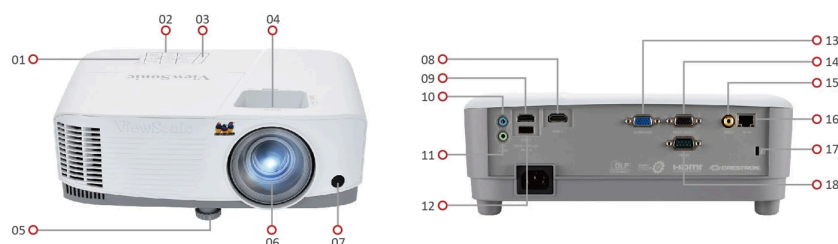

ViewSonic® PROJECTOR PG707W

Key Features

- Larger screen size with lower cost-per-inch
- Throw ratio match & 1.3x zoom for hassle-free equipment upgrade
- Energy-efficient 20,000 hours lamp life
- Comprehensive LAN control for efficient management
- H/V Keystone adjustment enabling side projection

Product Description

The ViewSonic PG707W is a 4,000 ANSI Lumens WXGA value business/education projector. With a throw ratio that matches mainstream installation conditions and 1.3x optical zoom, it serves as a hassle-free upgrade choice for users to easily get bright and large images with low cost-per-inch in small-to-medium meeting/training rooms. Adding on to that are the energy-efficient 20,000 hours long lamp life and comprehensive LAN control compatibility, making it even more favorable to cost-effective and efficient management.

Visit Us

www.viewsonic.com

SPECIFICATION

Native Resolution:	1280x800
Brightness:	4000 (ANSI Lumens)
Contrast Ratio with SuperEco Mode:	22000:1
Display Color:	1.07 Billion Colors
Light Source Type:	Lamp
Light Source Life (hours) with Normal Mode:	6000
Light Source Life (hours) with SuperEco Mode:	20000
Lamp Watt:	203W
Lens:	F=2.59-2.87, f=16.88-21.88mm
Projection Offset:	120%+/-5%
Throw Ratio:	1.21-1.57
Optical Zoom:	1.3x
Digital Zoom:	0.8x-2.0x
Image Size:	30"-300"
Throw Distance:	0.78m-10.14m, (100"@2.61m)
Keystone:	H:+/-40° , V:+/-40°
Audible Noise (Normal):	32dB
Audible Noise (Eco):	28dB
Input Lag:	16ms
Resolution Support:	VGA(640 x 480) to FullHD(1920 x 1080)
HDTV Compatibility:	480i, 480p, 576i, 576p, 720p, 1080i, 1080p
Video Compatibility:	NTSC, PAL, SECAM
Horizontal Frequency:	15K-102KHz
Vertical Scan Rate:	23-120Hz

INPUT

Computer in (share with component):	1
Composite:	1
HDMI:	2 (HDMI 1.4/ HDCP 1.4)
Audio-in (3.5mm):	1

OUTPUT

Monitor out:	1
Audio out (3.5mm):	1
Speaker:	10W
USB Type A (Power):	1 (5V/1.5A)

CONTROL

RS232 (DB 9-pin male):	1
RJ45 (LAN control):	1