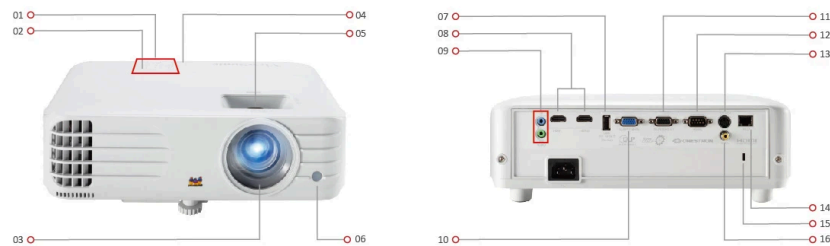

## Key Features

- Full HD 1080p Resolution
- 4000 ANSI lumens
- Digital Vertical Lens Shift
- Dual HDMI
- Up to 20,000 lamp hour (SuperEco+ mode)

## Product Description

The ViewSonic PG706HD features 4000 ANSI lumens of brightness to project the finest of details in any ambient setting. High brightness and a Full HD 1920 x 1080 resolution provide you with perfect projection in any medium sized space, such as a meeting room or classroom. The PG706HD comes with an energy-saving SuperEco+ mode that reduces power consumption and extends lamp life to 20,000 hours, reducing the frequency of lamp replacement and lowering maintenance costs. In addition to dual HDMI, Video, S-Video, and VGA, the projector is integrated with RS232 and LAN, certified by Crestron, AMX, PJ Link and Extron networkable solutions, making it easy to control and monitor the projector remotely.

**INPUT**

Computer in (share with component):	1
Composite:	1
S-Video:	1
HDMI:	2 (HDMI 1.4/ HDCP 1.4)
Audio-in (3.5mm):	1
RJ45 Input:	1 (LAN control)

**OUTPUT**

Monitor out:	1
Audio out (3.5mm):	1
Speaker:	10W
USB Type A (Power):	1 (5V/ 1.5A)

**CONTROL**

RS232 (DB 9-pin male):	1
RJ45:	1

**OTHERS**

Power Supply Voltage:	100-240V+/- 10%, 50/60Hz (AC in)
Power Consumption:	Normal: 355W Standby: <0.5W
Operating Temperature:	0~40°C
Net Weight:	2.79kg
Dimensions (WxDxH) with Adjustment Foot:	312x222x108mm
OSD Language:	English, French, Spanish, Thai, Korean, German, Italian, Russian, Swedish, Dutch, Polish, Czech, T-Chinese, S-Chinese, Japanese, Turkish, Portuguese, Finnish, Indonesian, India, Arabic, Vietnamese, Greek, Total 23 languages