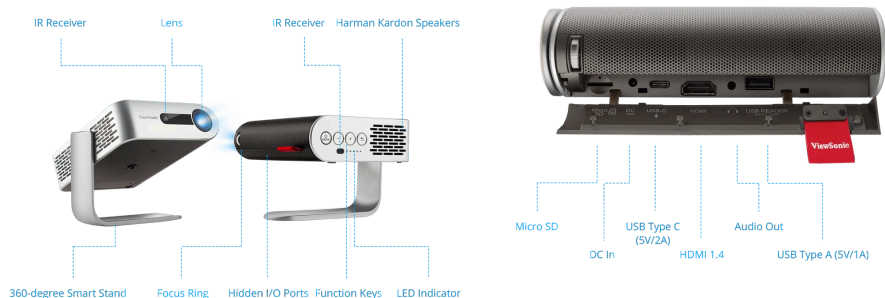

Key Features

- Smart Wi-Fi & Bluetooth connectivity
- 360° Smart stand that allows for ceiling projection
- Integrated stereo Harman Kardon speakers
- Cinema SuperColor+™ Technology with 125% Rec.709
- Advanced LED light source with a 30,000-hour lifespan

Product Description

The ViewSonic M1+ is an iF award-winning, smart ultra-portable LED projector that can deliver a convenient, enjoyable entertainment experience anywhere it goes. With a built-in battery, 300 LED Lumens and LED light source with up to 30,000 hours of lifespan, all packaged into less than 1 kg, the M1+ can deliver years of multimedia entertainment wherever it goes – from room to room, both inside and outdoors. Its smart stand enables simple 360-degree setup while doubling as a lens cover. Once the lens is uncovered, the projector automatically powers on to full brightness for instant entertainment. Stereo Harman Kardon speakers provide room-filling sound for an amplified experience, while more flexible audio needs can be achieved via Bluetooth. Integrated Wi-Fi connectivity makes streaming easier than ever – both wireless casting from smart devices and built-in content streaming is possible.

Visit Us

www.viewsonic.com

SPECIFICATION

Native Resolution:	854x480
Brightness:	300 (LED Lumens)
Contrast Ratio:	120000:1
Display Color:	1.07 Billion Colors
Light Source Type:	LED
Light Source Life (hours) with Normal Mode:	up to 30000
Lamp Watt:	RGB LED
Lens:	F=1.7, f=5.5mm
Projection Offset:	100%+/-5%
Throw Ratio:	1.2
Image Size:	24
Throw Distance:	0.64m-2.66m (38
Keystone:	+/- 40° (V)
Optical Zoom:	Fixed
Audible Noise (Normal):	26dB
Audible Noise (Eco):	25dB
Local Storage:	Total 16GB , (12GB available storage)
Input Lag:	33 ms
Resolution Support:	VGA(640 x 480) to FullHD(1920 x 1080)
HDTV Compatibility:	480i, 480p, 576i, 576p, 720p, 1080i, 1080p
Horizontal Frequency:	15h-135kHz
Vertical Scan Rate:	23-120Hz