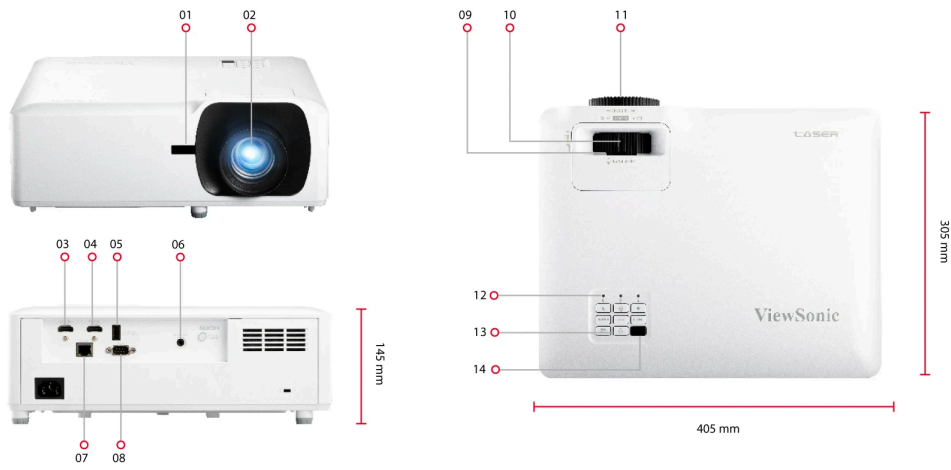

## Product Description

The Luminous Superior series is ViewSonic's lamp-free high brightness lineup for both commercial and educational spaces. The LS751HD adopts industry-leading 2nd generation laser phosphor technology and delivers 5,000 ANSI Lumens while eliminating the use of toxic mercury, reducing the cost and effort of frequent lamp replacement and lowering the total cost of ownership. The lamp-free light source offers enhanced sustainability for a greener environment while delivering up to 300" large images with 1080p high resolution and vivid colors no matter if you're in a boardroom, lecture hall, or public space. The projector boasts high installation flexibility with vertical lens shift, 1.6x optical zoom, easy image adjustment with H/V keystone and 4 corner correction, and diverse applications with 360° projection and portrait mode. The LS751HD also comes with HDMI 2.0b, ensuring access to original 4K quality content with HDR/HLG supported.

**OTHERS**

Power Supply Voltage:	100-240V+/- 10%, 50/60Hz (AC in)
Power Consumption:	Normal: 245W Standby: <0.5W
Operating Temperature:	0~40°C
Carton:	Brown
Net Weight:	4.5kg
Gross Weight:	6.6kg
Dimensions (WxDxH) with Adjustment Foot:	337x265x131.5mm
Packing Dimensions:	496x195x387mm