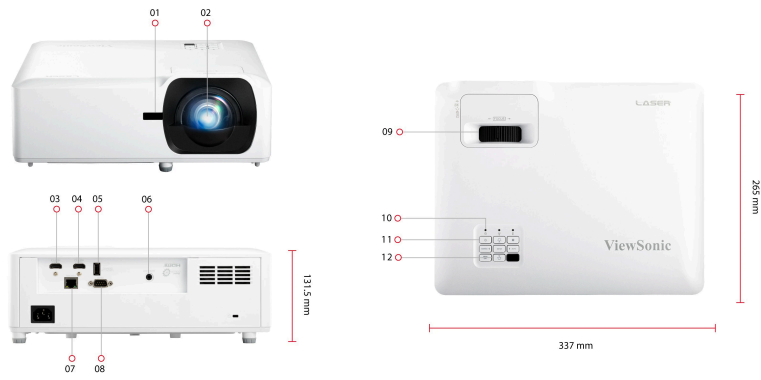

ViewSonic® PROJECTOR LS710HD

Key Features

- 2nd generation laser phosphor technology with up to 30,000 hours lifespan
- 4,200 ANSI Lumens offering bright images in any environment
- Up to 300" ultra large screen that is easily installed and set up
- 0.49 short throw for immersive edge blending without any shadows
- Installation flexibility: H/V keystone, 4 corner adjustment, 360° projection and portrait mode

Product Description

The Luminous Superior series is ViewSonic's lamp-free high brightness projector for both business and education. The LS710HD adopts industry-leading 2nd generation laser phosphor technology, delivers 4,200 ANSI Lumens while eliminating the use of toxic mercury, reducing the cost and effort of frequent lamp replacement and lowering total cost of ownership. The lamp-free light source offers enhanced sustainability for a greener environment while delivering clear and bright images with vivid colours and 1080p resolution. Boasting short throw ratio, flexible installation and easy image adjustments, the projector enables effortless edge blending to create an immersive experience for any space, be it a restaurant, gym, gallery, etc. With 0.49 short throw ratio, the projector can provide 100" large screen size from only 1.1 m away without being bothered by the shadows. The LS710HD allows perfectly-shaped images even from an angled projection with H/V keystone and 4 corner correction and offers versatile application with 360° projection and portrait mode. The projector also comes with HDMI 2.0b, ensuring you access to original 4K quality content with HDR/HLG support.