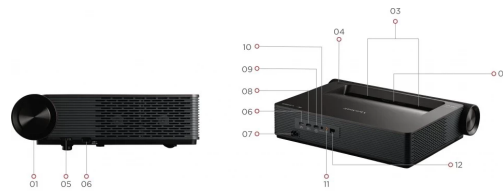

ViewSonic® PROJECTOR X2000B-4K

Key Features

- True 4K HDR immersive visual experience
- 0.22 ultra short throw ratio capable of 100" screen from 23cm away
- 2nd generation Laser Phosphor technology with 20,000 hours lifespan
- Theatre-level audio by Harman Kardon with Dolby/DTS support
- Smart connectivity via Wi-Fi and Bluetooth

Product Description

The X2000B-4K is ViewSonic's first ultra short throw smart laser projector. Combining true 4K UHD resolution, HDR/HLG support, 100% Rec.709 cinematic colours, and custom-built Harman Kardon speakers with Dolby/DTS soundtrack support, the X2000B-4K delivers an audiovisual feast right out of the box. Capable of projecting a 100" image from just 23.4cm away, the 0.22 ultra short throw ratio offers an immersive experience along with 4-corner and warping adjustment capabilities to turn virtually any surface into a cinema, live concert, or a wonderland beyond your imagination. Built with 2nd generation laser phosphor technology, the X2000B-4K is geared for instant entertainment and ready to accompany you for 20,000 hours of quality visuals. Smart capabilities such as built-in Wi-Fi for wireless content sharing from your mobile devices and Bluetooth for flexible audio options make content streaming easier than it has ever been before.