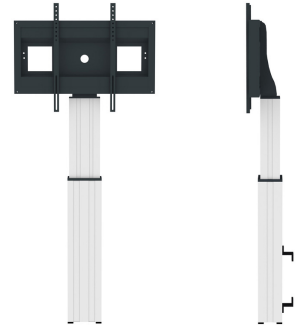

NEOMOUNTS MOTORISED WALL MOUNT

SPECIFICATIONS

GENERAL

| | |
|-------------------|---------------------|
| Min. screen size* | 42 inch |
| Max. screen size* | 100 inch |
| Min. weight | 0 kg (per screen) |
| Max. weight | 150 kg (per screen) |
| Screens | 1 |
| VESA minimum | 200x200 mm |
| VESA maximum | 800x600 mm |

FUNCTIONALITY

| | |
|-------------------|---------------------------------|
| Type | Fixed |
| Height adjustment | 119-169 cm |
| Width adjustment | 89 cm |
| Lockable | Lockable - Padlock not included |
| Adjustment type | Motorised |

Neomounts

Neomounts

Neomounts Motorised TV/LFD Wall Mount for 42"-100" screen, Height Adjustable - Silver

With the Neomounts PLASMA-W2500SILVER automatic height adjustable floor stand you place a large format flat screen on the floor and anchor it to the wall with the included wall mounts (7 cm distance). Get optimal positioning for both standing and seated audiences, in any application, in any part of your location. Perfect to use in a class room, boardroom, presentation room or public entrance.

The PLASMA-W2500SILVER is suited for screens between 42" - 100" and has a load capacity of 150 kg. The mount is suitable for screens with a VESA hole pattern of 200x200 to 800x600 mm.

The mobile electric floor lift is automatically height adjustable over a height of 50 cm with a remote control. From the floor to the center the distance of the screen is variable from 119-169 cm. The position can be perfectly leveled with four adjustable feet under the central column.