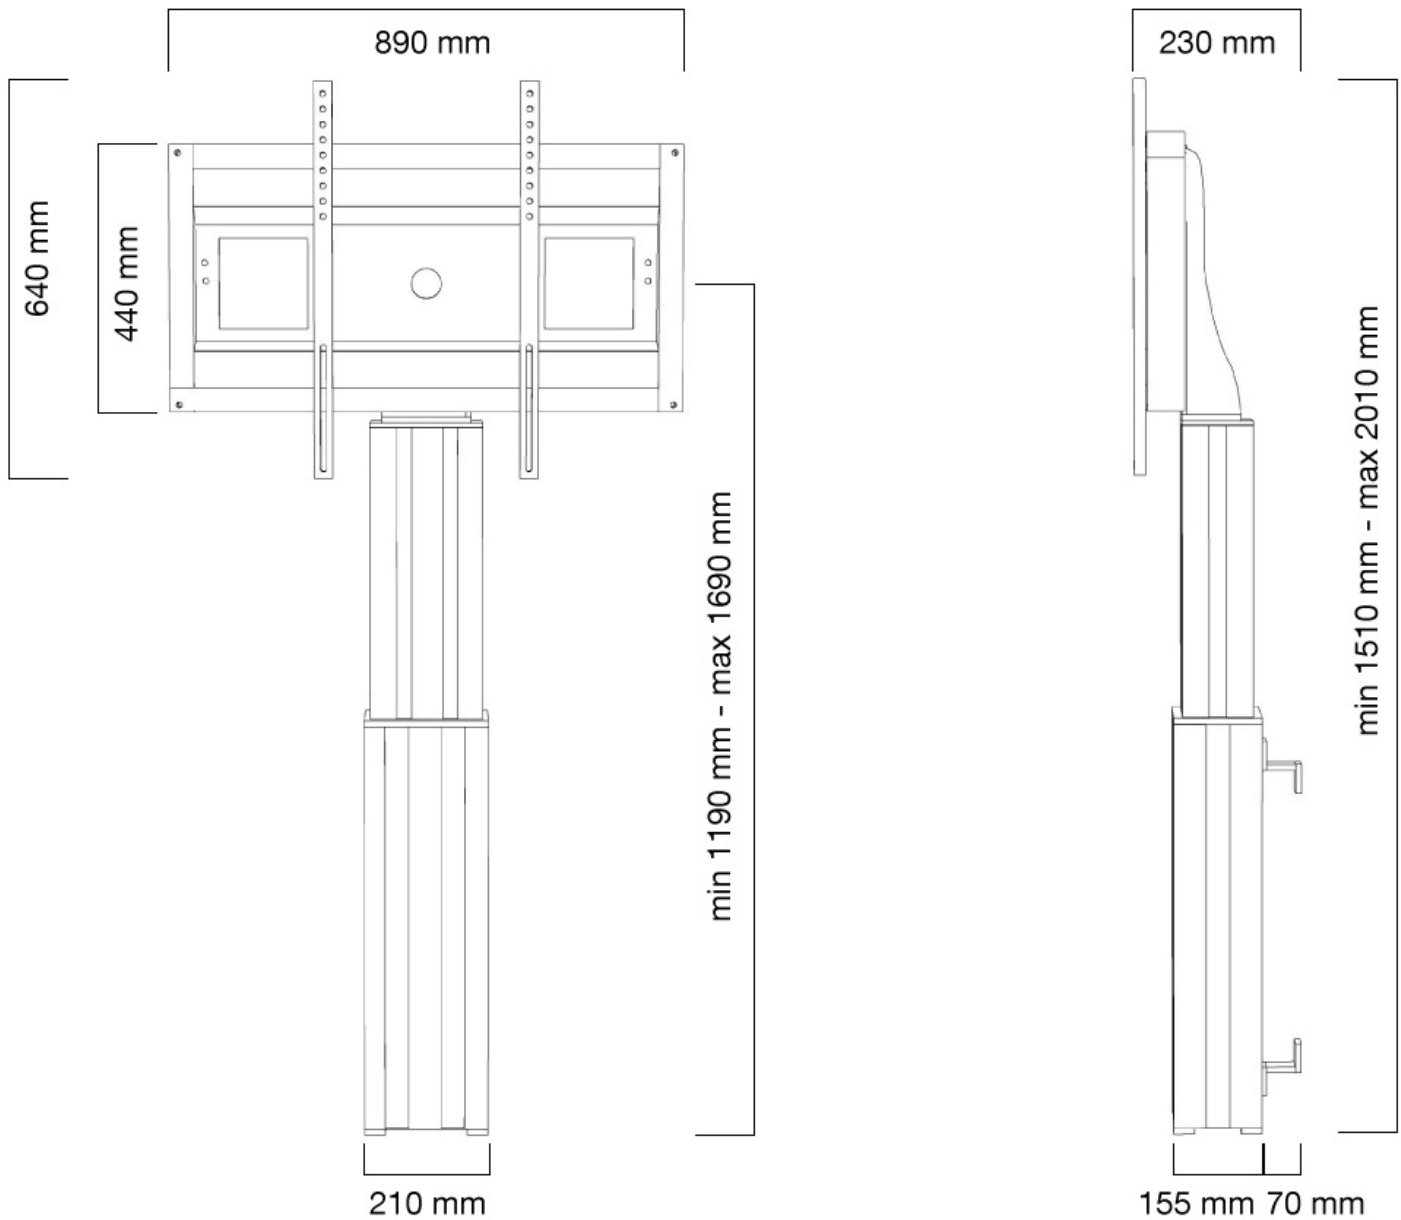

PLASMA-W2500BLACK NEOMOUNTS MOTORISED WALL MOUNT

Neomounts