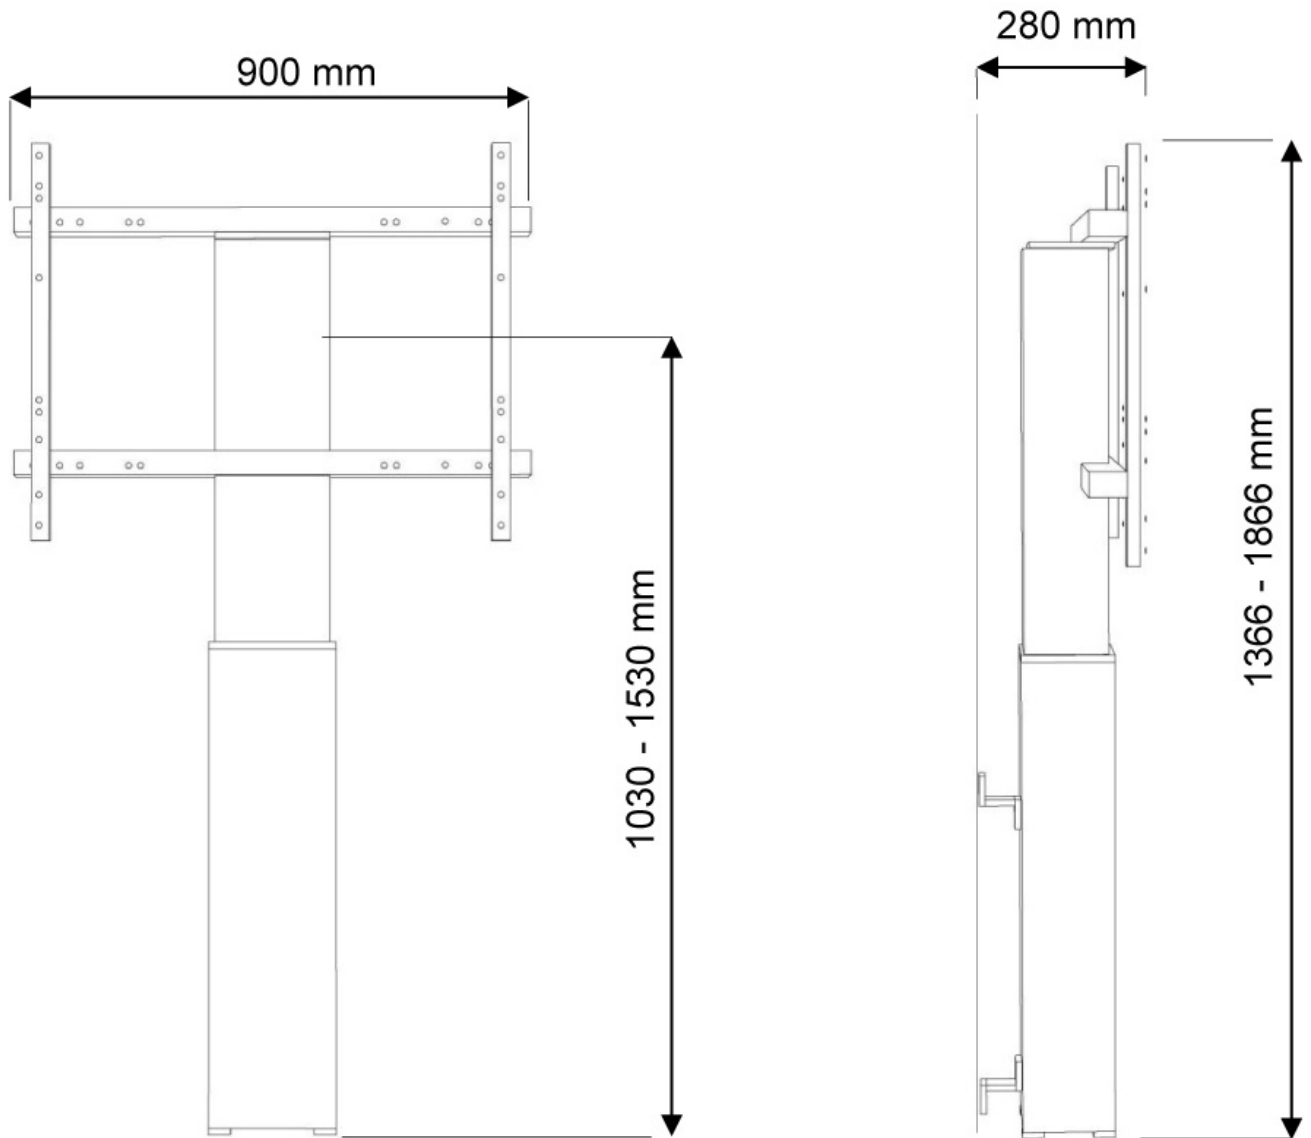

NEOMOUNTS MOTORISED WALL MOUNT

Neomounts