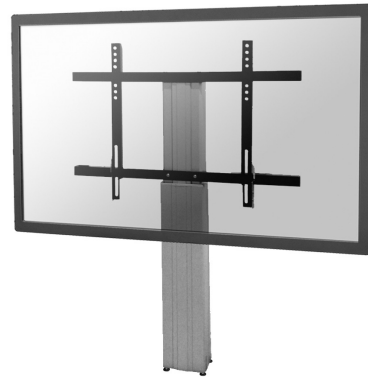

NEOMOUNTS MOTORISED WALL MOUNT

SPECIFICATIONS

GENERAL

Min. screen size*	42 inch
Max. screen size*	100 inch
Min. weight	0 kg (per screen)
Max. weight	130 kg (per screen)
Screens	1
VESA minimum	200x200 mm
VESA maximum	800x600 mm

FUNCTIONALITY

Type	Fixed
Height adjustment	105-155 cm
Width adjustment	90 cm
Lockable	Lockable - Padlock not included
Adjustment type	Motorised

INFORMATION

Color	Silver
Main material	Steel
Warranty	5 year
EAN code	8717371446154

*Please note: The inch sizes stated are just an indication, combined with the weight and VESA sizes. The maximum weight and VESA size are absolute restrictions for the products and should not be exceeded.

Neomounts