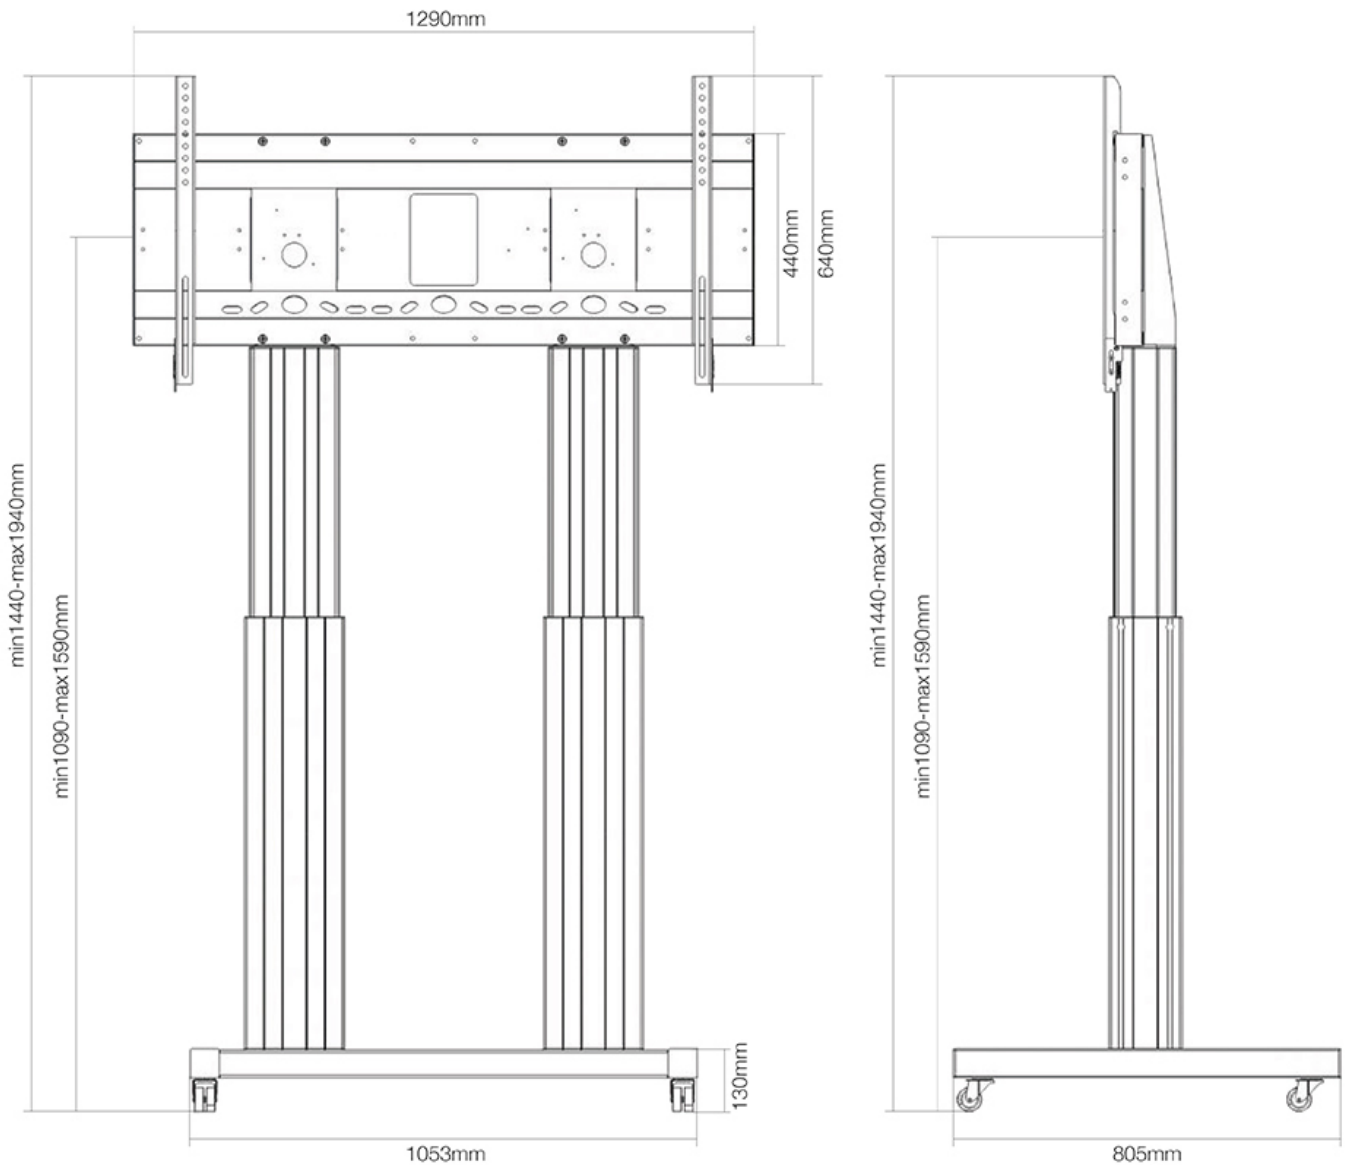

PLASMA-M2600BLACK NEOMOUNTS MOTORISED FLOOR STAND

Neomounts