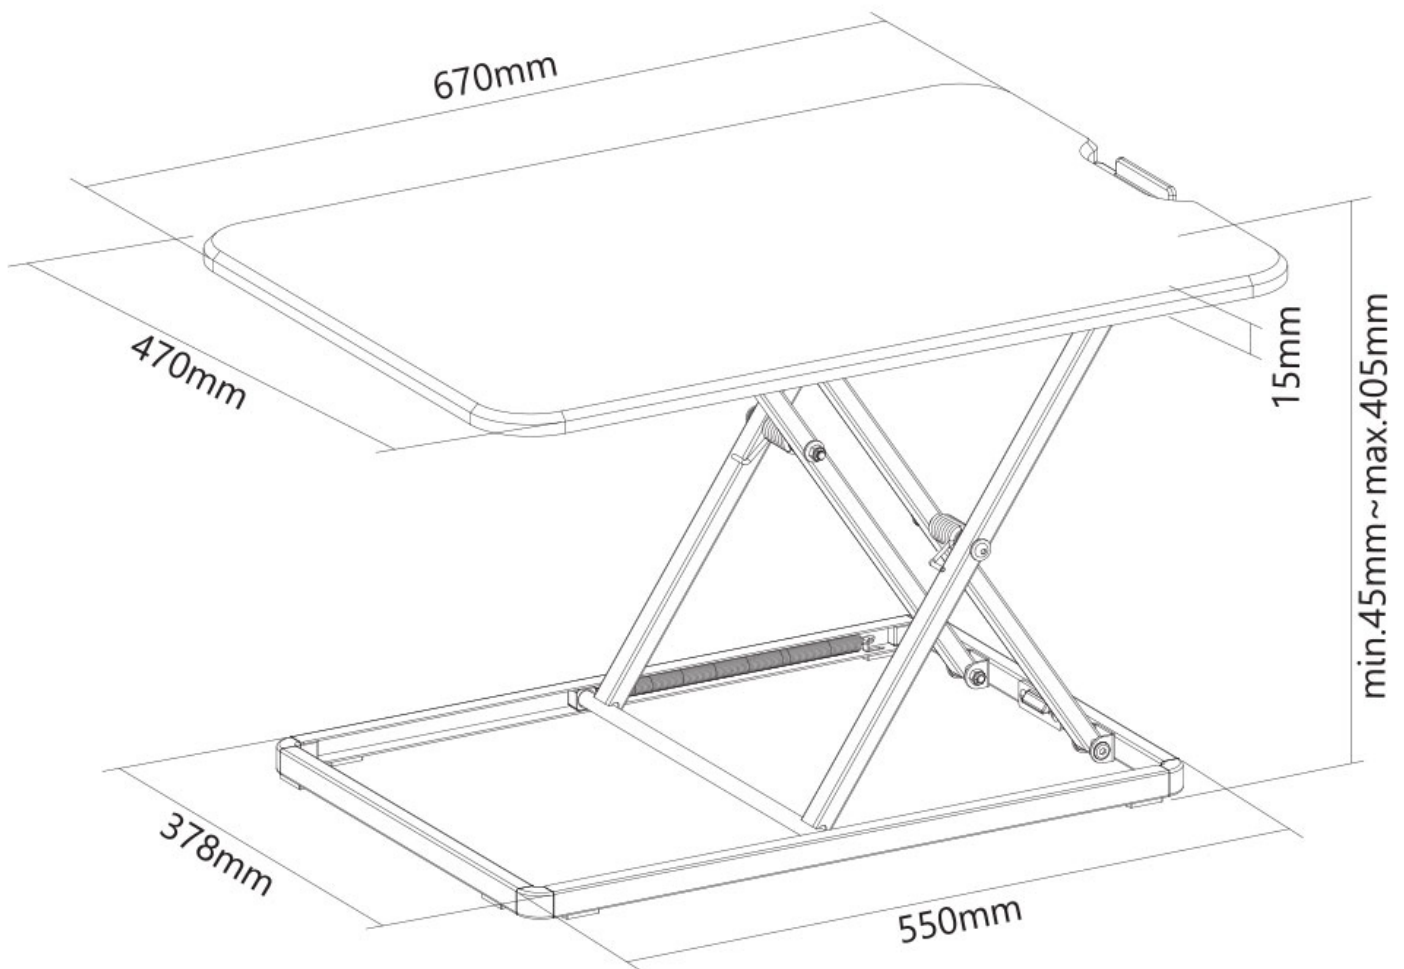

| | |
|-------------------|-------------|
| Height adjustment | 4,5-40,5 cm |
| Width adjustment | 67 cm |
| Depth adjustment | 47 cm |
| Adjustment type | Coil spring |

INFORMATION

| | |
|---------------|---------------|
| Color | Black |
| Main material | Steel |
| Warranty | 5 year |
| EAN code | 8717371448417 |

Neomounts

Neomounts

Neomounts ultra-flat sit-stand workstation - Black

The Neomounts NS-WS050BLACK is a universal lightweight sit-stand workstation with ultra-flat design and a maximum weight capacity of 8 kg. The sit-stand workstation has five height settings, to enable the perfect ergonomic working position for everyone.

Due to the lightweight, low profile design, the workstation can be easily picked-up and moved when needed. The steel frame and coil spring ensure solid positioning and optimal comfort.

NS-WS050BLACK

NEOMOUNTS SIT-STAND WORKSTATION