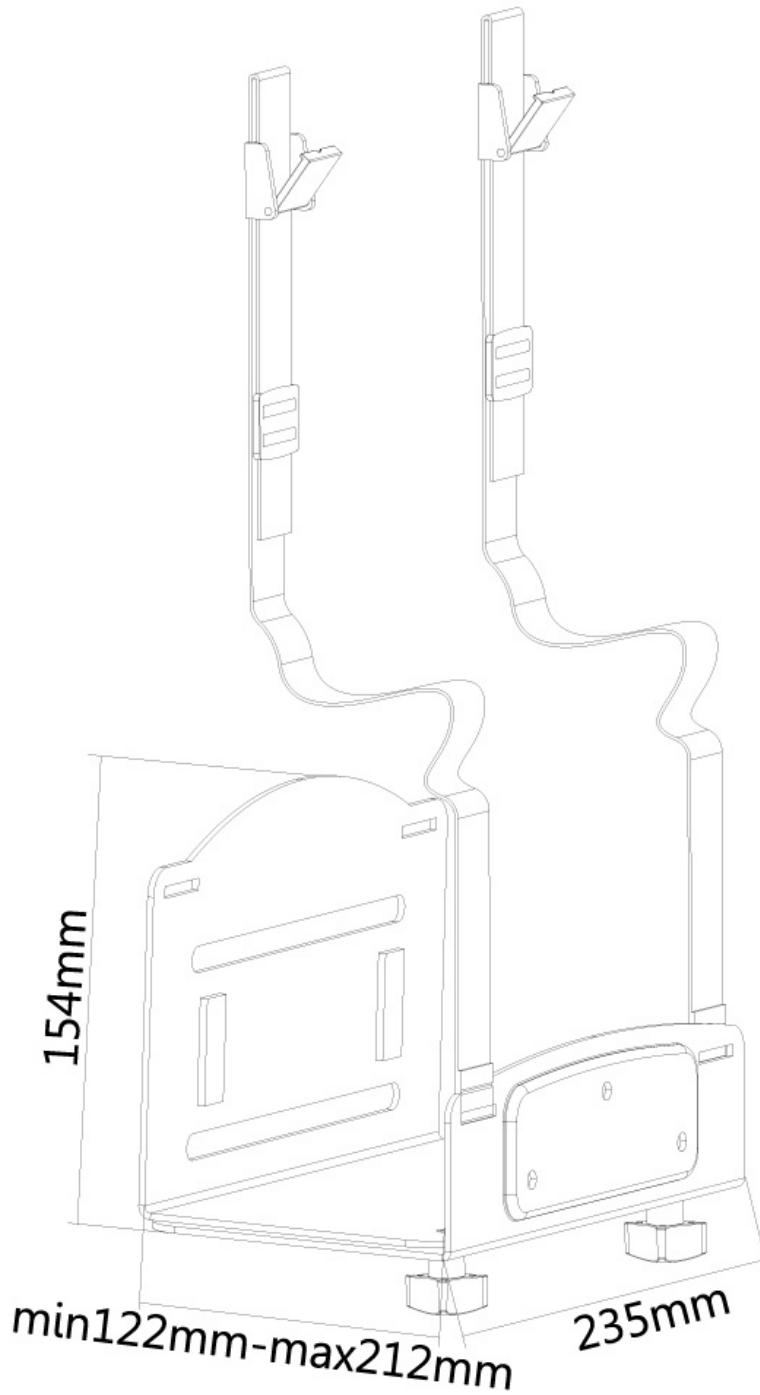

CPU-W100BLACK

NEOMOUNTS CPU HOLDER

Neomounts