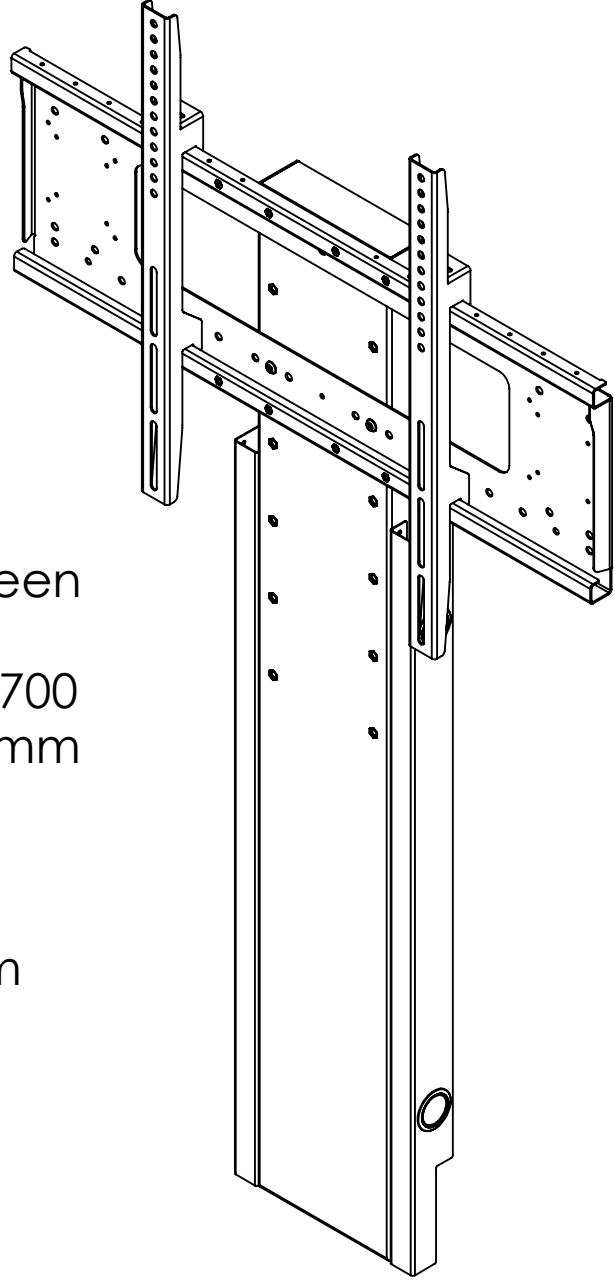

Mono Slimline Fixed Height Screen Wall Mount - 8416

* Wall Mount shown in highest position,

- Max Capacity 130KG, suitable for screens between 42 and 95in
- Suitable for VESA mounts 200, 300, 400, 500, 600 700 and 800mm in width and between 100 and 600mm in height
- 5 Fixed positions between 780 and 1180mm, adjustable in 100mm increments
- Flat to wall brackets supplied as standard, 40mm and 100mm standoff brackets available

Wall mount bracket overall dimensions and fixing pattern

LOXKIT
PRODUCTS

Loxkit Limited
First avenue
Poynton Industrial Estate
Poynton
Cheshire
England
SK12 1YJ
t: +44 (0) 845 519 5191
w: www.loxkit.com

The copyright of this drawing is retained by Loxit limited
This drawing may not be reproduced without prior written permission of Loxit limited

*Dimensions given to a tolerance of +-3mm