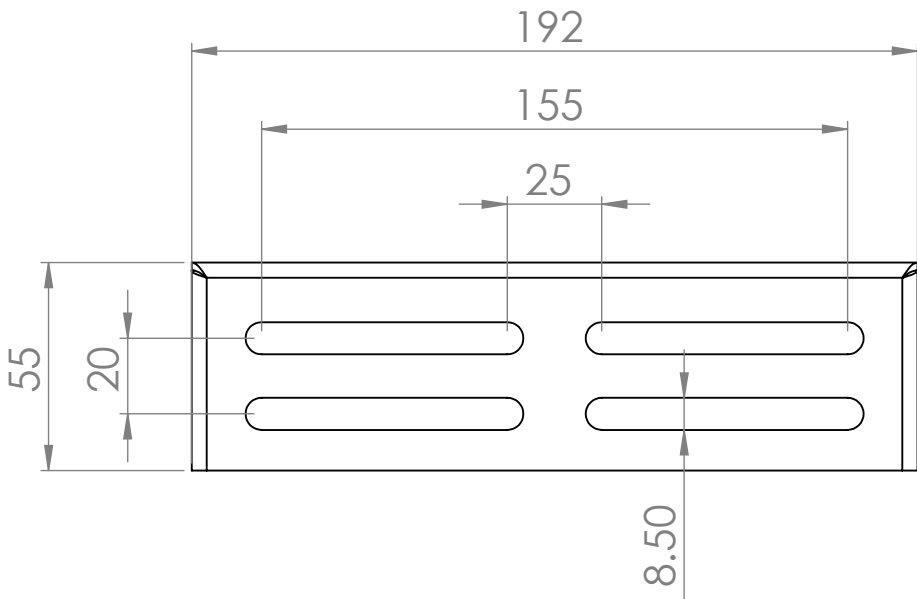

Mono Slimline Fixed Height Screen Wall Mount - 8416

* Wall Mount shown in highest position,

- Max Capacity 130KG, suitable for screens between 42 and 95in
- Suitable for VESA mounts 200, 300, 400, 500, 600 700 and 800mm in width and between 100 and 600mm in height
- 5 Fixed positions between 780 and 1180mm, adjustable in 100mm increments
- Flat to wall brackets supplied as standard, 40mm and 100mm standoff brackets available

Wall mount bracket overall dimensions and fixing pattern

LOXKIT
PRODUCTS

Loxkit Limited
First avenue
Poynton Industrial Estate
Poynton
Cheshire
England
SK12 1YJ
t: +44 (0) 845 519 5191
w: www.loxkit.com

The copyright of this drawing is retained by Loxit limited
This drawing may not be reproduced without prior written permission of Loxit limited

*Dimensions given to a tolerance of +-3mm