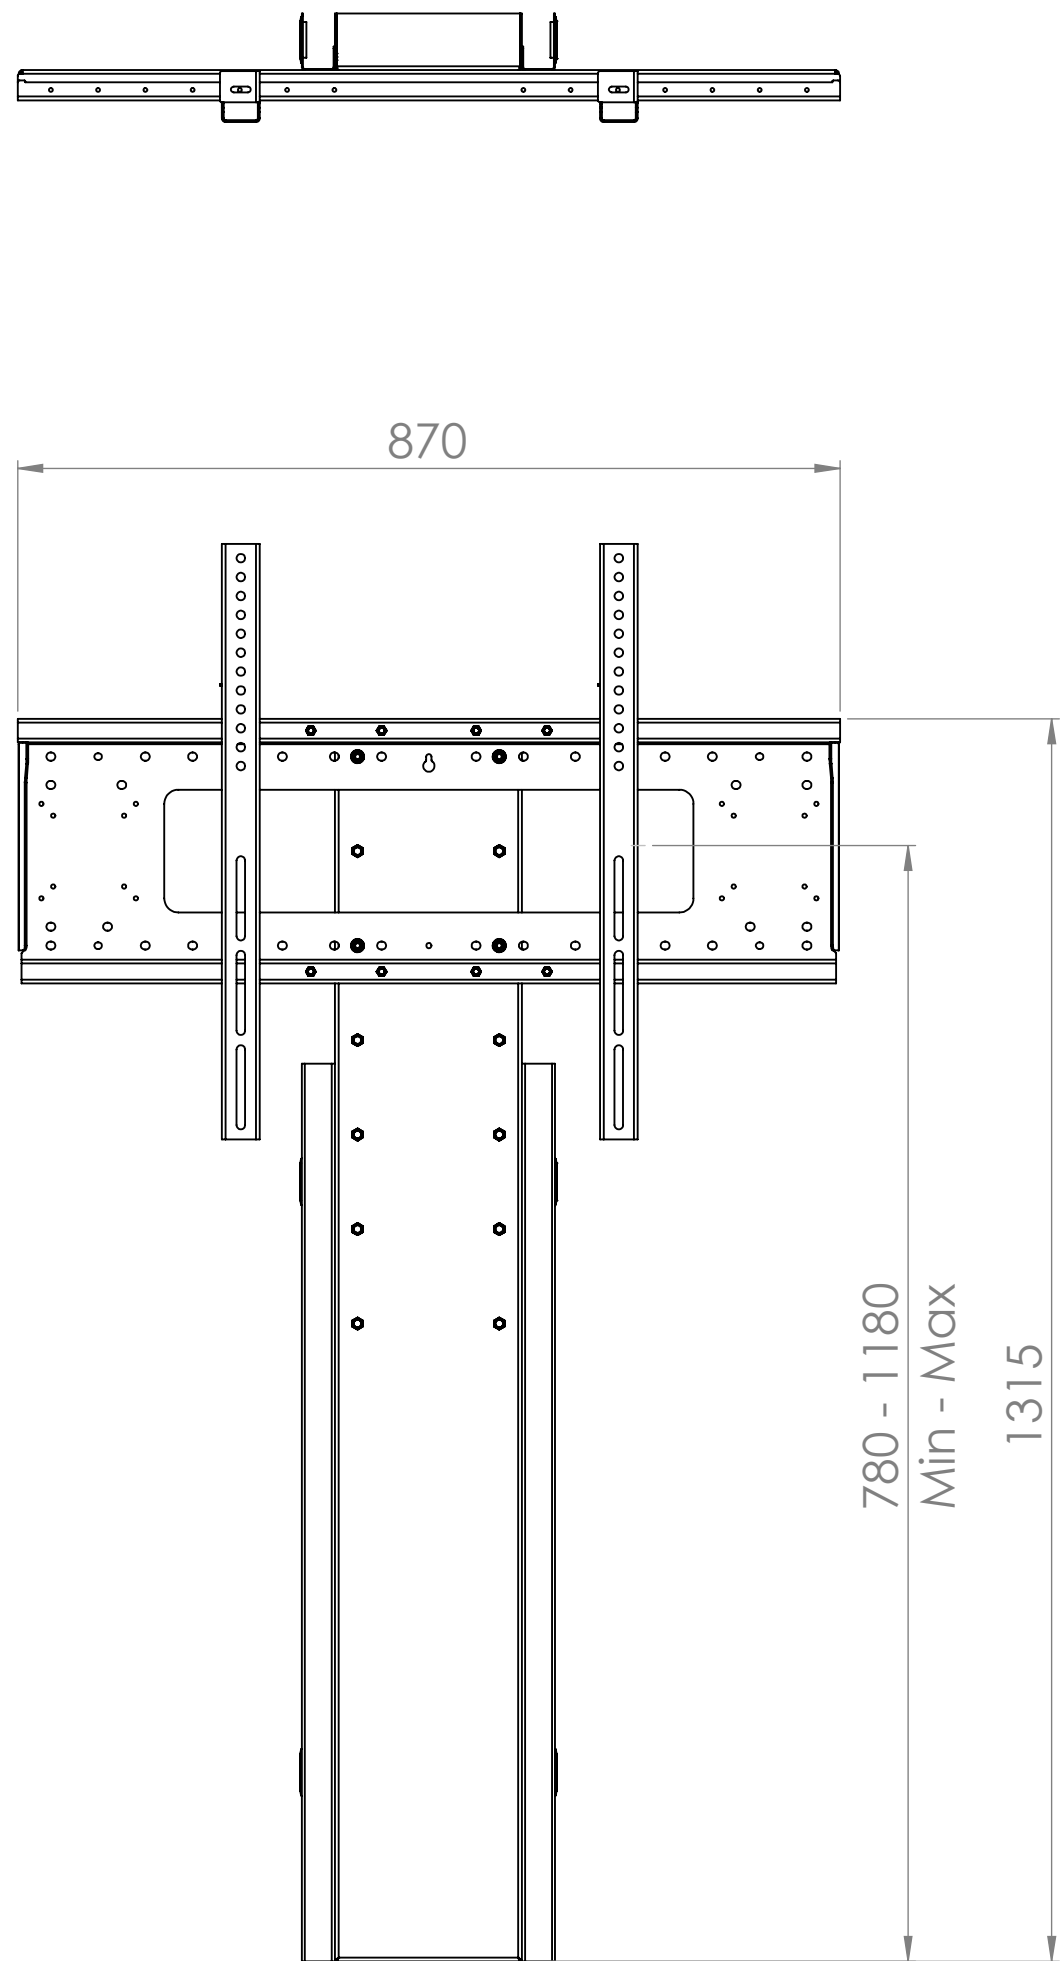

Mono Slimline Fixed Height Screen Wall Mount - 8416

* Wall Mount shown in highest position,

- Max Capacity 130KG, suitable for screens between 42 and 95in
- Suitable for VESA mounts 200, 300, 400, 500, 600 700 and 800mm in width and between 100 and 600mm in height
- 5 Fixed positions between 780 and 1180mm, adjustable in 100mm increments
- Flat to wall brackets supplied as standard, 40mm and 100mm standoff brackets available

Wall mount bracket overall dimensions and fixing pattern

LOXKIT
PRODUCTS

Loxkit Limited
First avenue
Poynton Industrial Estate
Poynton
Cheshire
England
SK12 1YJ
t: +44 (0) 845 519 5191
w: www.loxkit.com

The copyright of this drawing is retained by Loxit limited
This drawing may not be reproduced without prior written permission of Loxit limited

*Dimensions given to a tolerance of +-3mm