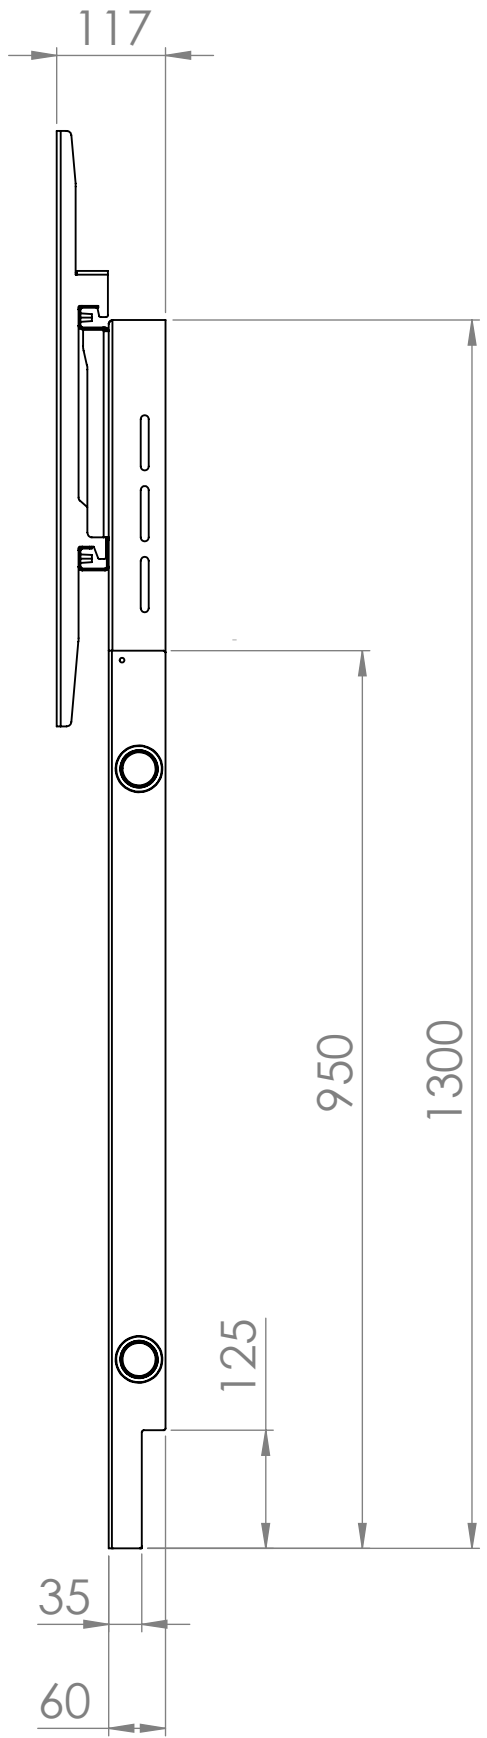

Mono Slimline Fixed Height Screen Wall Mount - 8416

* Wall Mount shown in highest position,

- Max Capacity 130KG, suitable for screens between 42 and 95in
- Suitable for VESA mounts 200, 300, 400, 500, 600 700 and 800mm in width and between 100 and 600mm in height
- 5 Fixed positions between 780 and 1180mm, adjustable in 100mm increments
- Flat to wall brackets supplied as standard, 40mm and 100mm standoff brackets available

Wall mount bracket overall dimensions and fixing pattern

LOXKIT
PRODUCTS

Loxkit Limited
First avenue
Poynton Industrial Estate
Poynton
Cheshire
England
SK12 1YJ
t: +44 (0) 845 519 5191
w: www.loxkit.com

The copyright of this drawing is retained by Loxit limited
This drawing may not be reproduced without prior written permission of Loxit limited

*Dimensions given to a tolerance of +-3mm