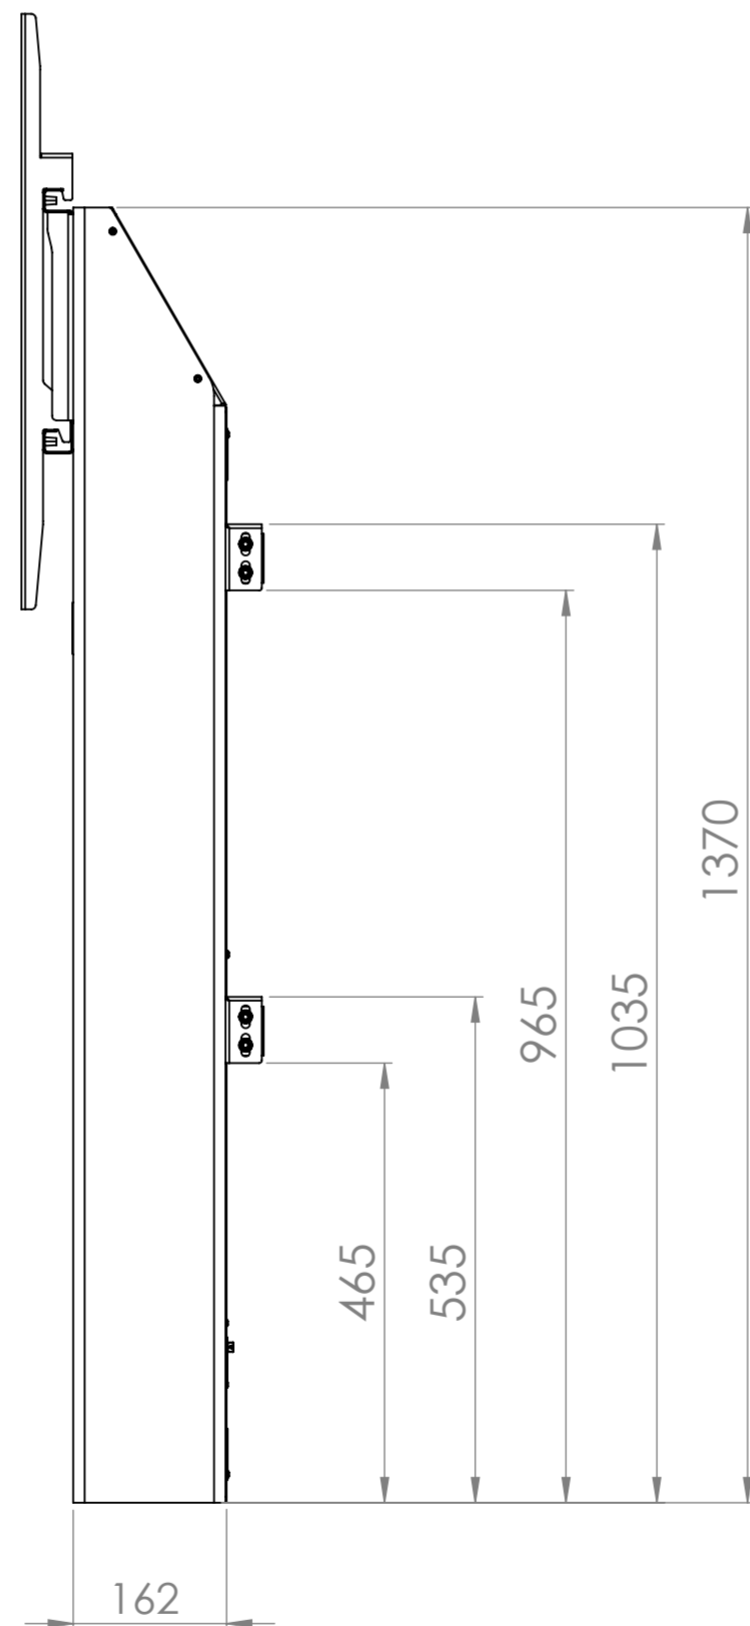

Mono Fixed Height Screen Wall Mount - 8433

- Max Capacity 130KG, suitable for screens between 42 and 95in
- Suitable for VESA mounts 200, 300, 400, 500, 600, 700 and 800mm in width and between 100 and 600mm in height
- 400mm range of mounting positions.
- 4 Gang UK power and 3 x IEC power sockets included inside headbox
- 40mm Standoff Brackets as standard, 100mm standoff brackets available

Mount bracket overall dimensions and fixing pattern

* Wall Mount shown in highest position, height dimensions do not include adjustable feet

LOXIT
PRODUCTS

Loxkit Limited
First avenue
Poynton Industrial Estate
Poynton
Cheshire
England
SK12 1YJ
t: +44 (0) 845 519 5191
w: www.loxkit.com

The copyright of this drawing is retained by Loxit limited
This drawing may not be reproduced without prior written permission of Loxit limited

*Dimensions given to a tolerance of +-3mm