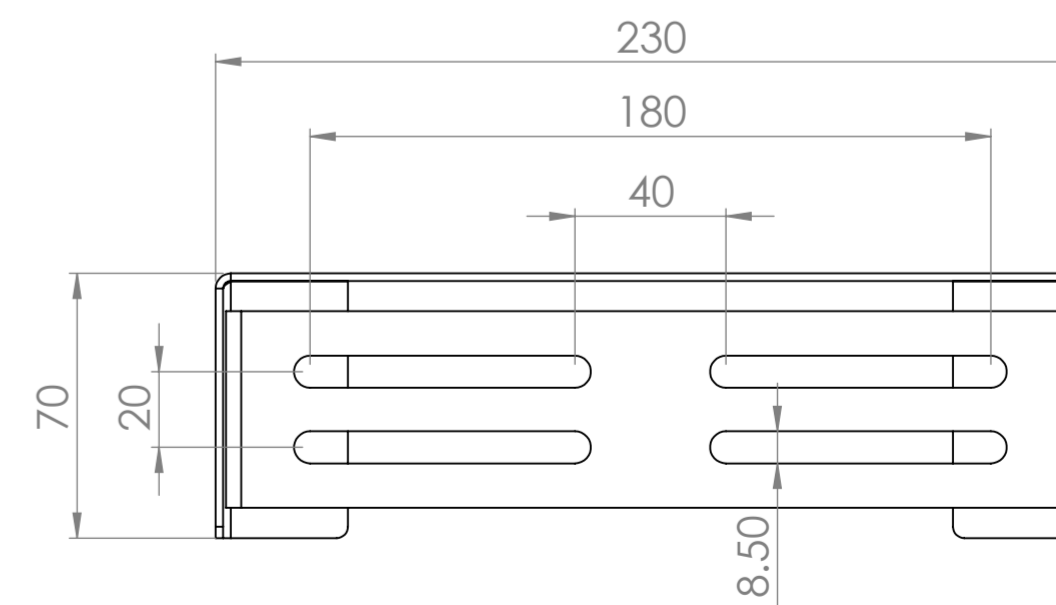

Mono Fixed Height Screen Wall Mount - 8433

- Max Capacity 130KG, suitable for screens between 42 and 95in
- Suitable for VESA mounts 200, 300, 400, 500, 600, 700 and 800mm in width and between 100 and 600mm in height
- 400mm range of mounting positions.
- 4 Gang UK power and 3 x IEC power sockets included inside headbox
- 40mm Standoff Brackets as standard, 100mm standoff brackets available

Mount bracket overall dimensions and fixing pattern

* Wall Mount shown in highest position, height dimensions do not include adjustable feet

LOXIT
PRODUCTS

Loxkit Limited
First avenue
Poynton Industrial Estate
Poynton
Cheshire
England
SK12 1YJ
t: +44 (0) 845 519 5191
w: www.loxkit.com

The copyright of this drawing is retained by Loxit limited
This drawing may not be reproduced without prior written permission of Loxit limited

*Dimensions given to a tolerance of +-3mm