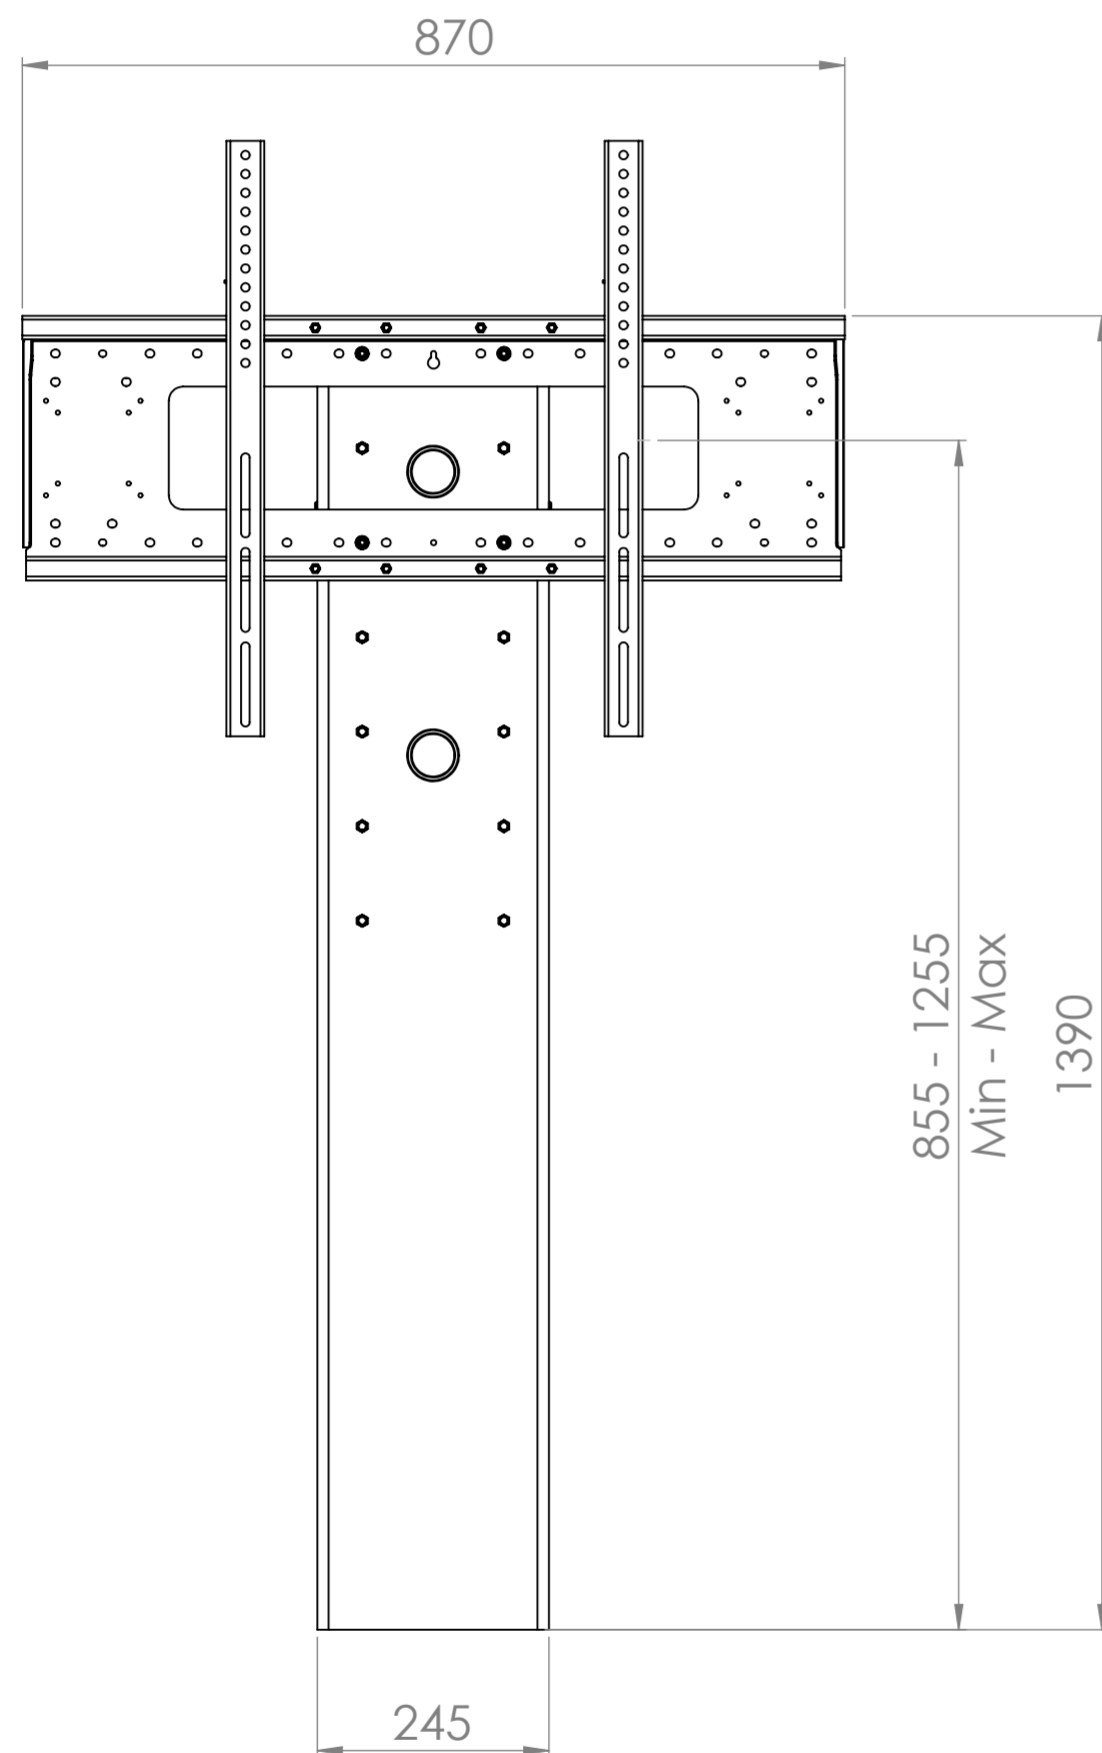

Mono Fixed Height Screen Wall Mount - 8433

- Max Capacity 130KG, suitable for screens between 42 and 95in
- Suitable for VESA mounts 200, 300, 400, 500, 600, 700 and 800mm in width and between 100 and 600mm in height
- 400mm range of mounting positions.
- 4 Gang UK power and 3 x IEC power sockets included inside headbox
- 40mm Standoff Brackets as standard, 100mm standoff brackets available

Mount bracket overall dimensions and fixing pattern

* Wall Mount shown in highest position, height dimensions do not include adjustable feet

LOXIT
PRODUCTS

Loxkit Limited
First avenue
Poynton Industrial Estate
Poynton
Cheshire
England
SK12 1YJ
t: +44 (0) 845 519 5191
w: www.loxkit.com

The copyright of this drawing is retained by Loxit limited
This drawing may not be reproduced without prior written permission of Loxit limited

*Dimensions given to a tolerance of +-3mm