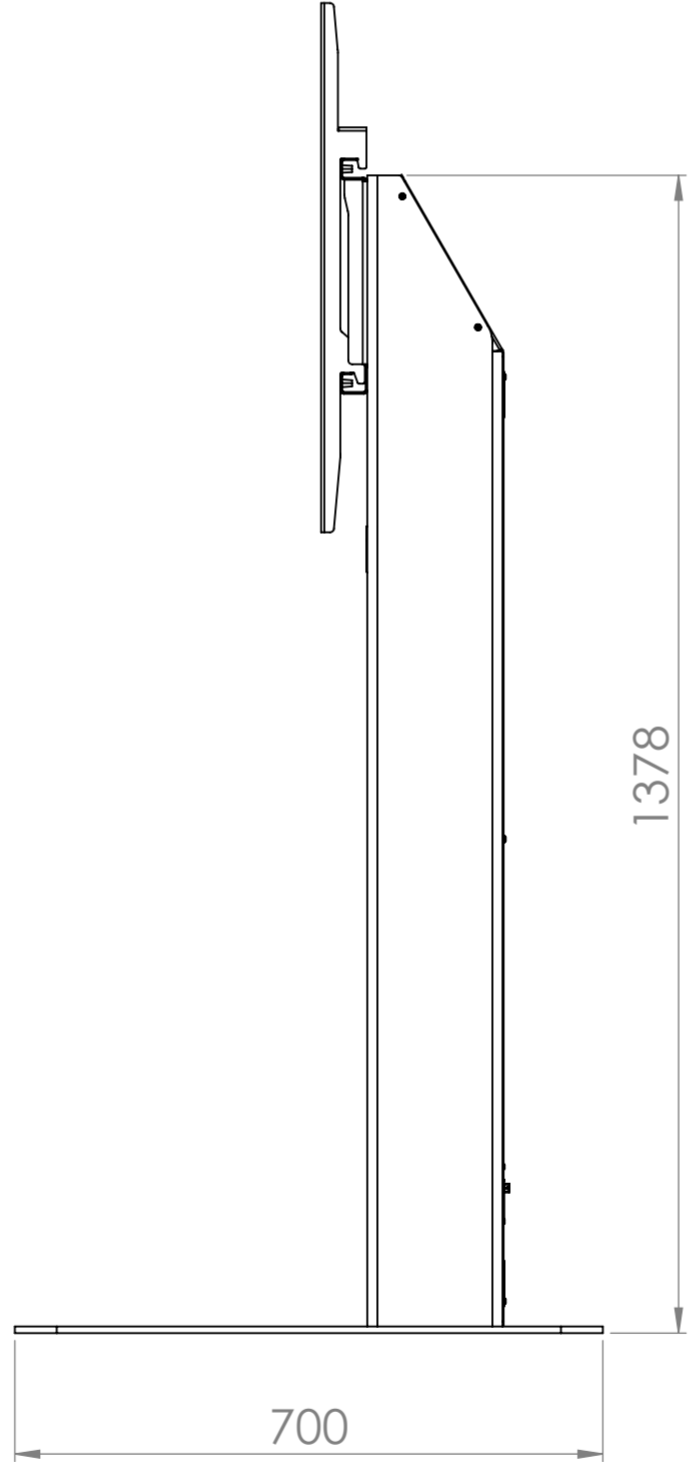

Mono Fixed Height Freestanding Screen Mount - 8428

- Max Capacity 130KG, suitable for screens between 42 and 86in
- Suitable for VESA mounts 200, 300, 400, 500, 600, 700 and 800mm in width and between 100 and 600mm in height
- 5 Fixed positions between 865 and 1265mm, adjustable in 100mm increments
- 4 Gang UK power and 3 x IEC power sockets included inside headbox
- Freestanding plate can be bolted down for additional stability if required

*Dimensions given to a tolerance of +-3mm