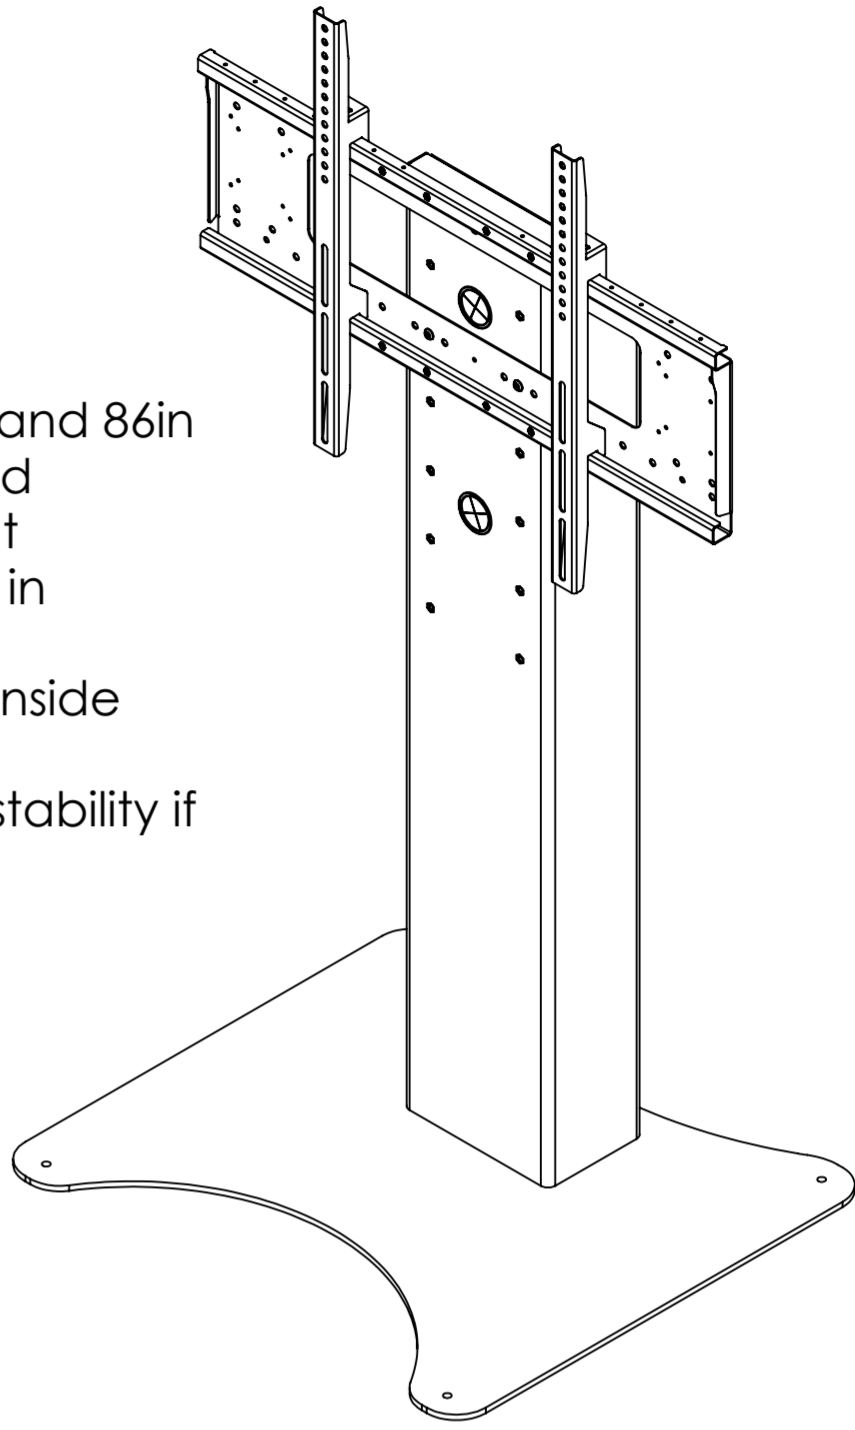

LOXIT
PRODUCTS

Loxkit Limited
First avenue
Poynton Industrial Estate
Poynton
Cheshire
England
SK12 1YJ
t: +44 (0) 845 519 5191
w: www.loxkit.com

The copyright of this drawing is retained by Loxit limited
This drawing may not be reproduced without prior written permission of Loxit limited

*Dimensions given to a tolerance of +-3mm