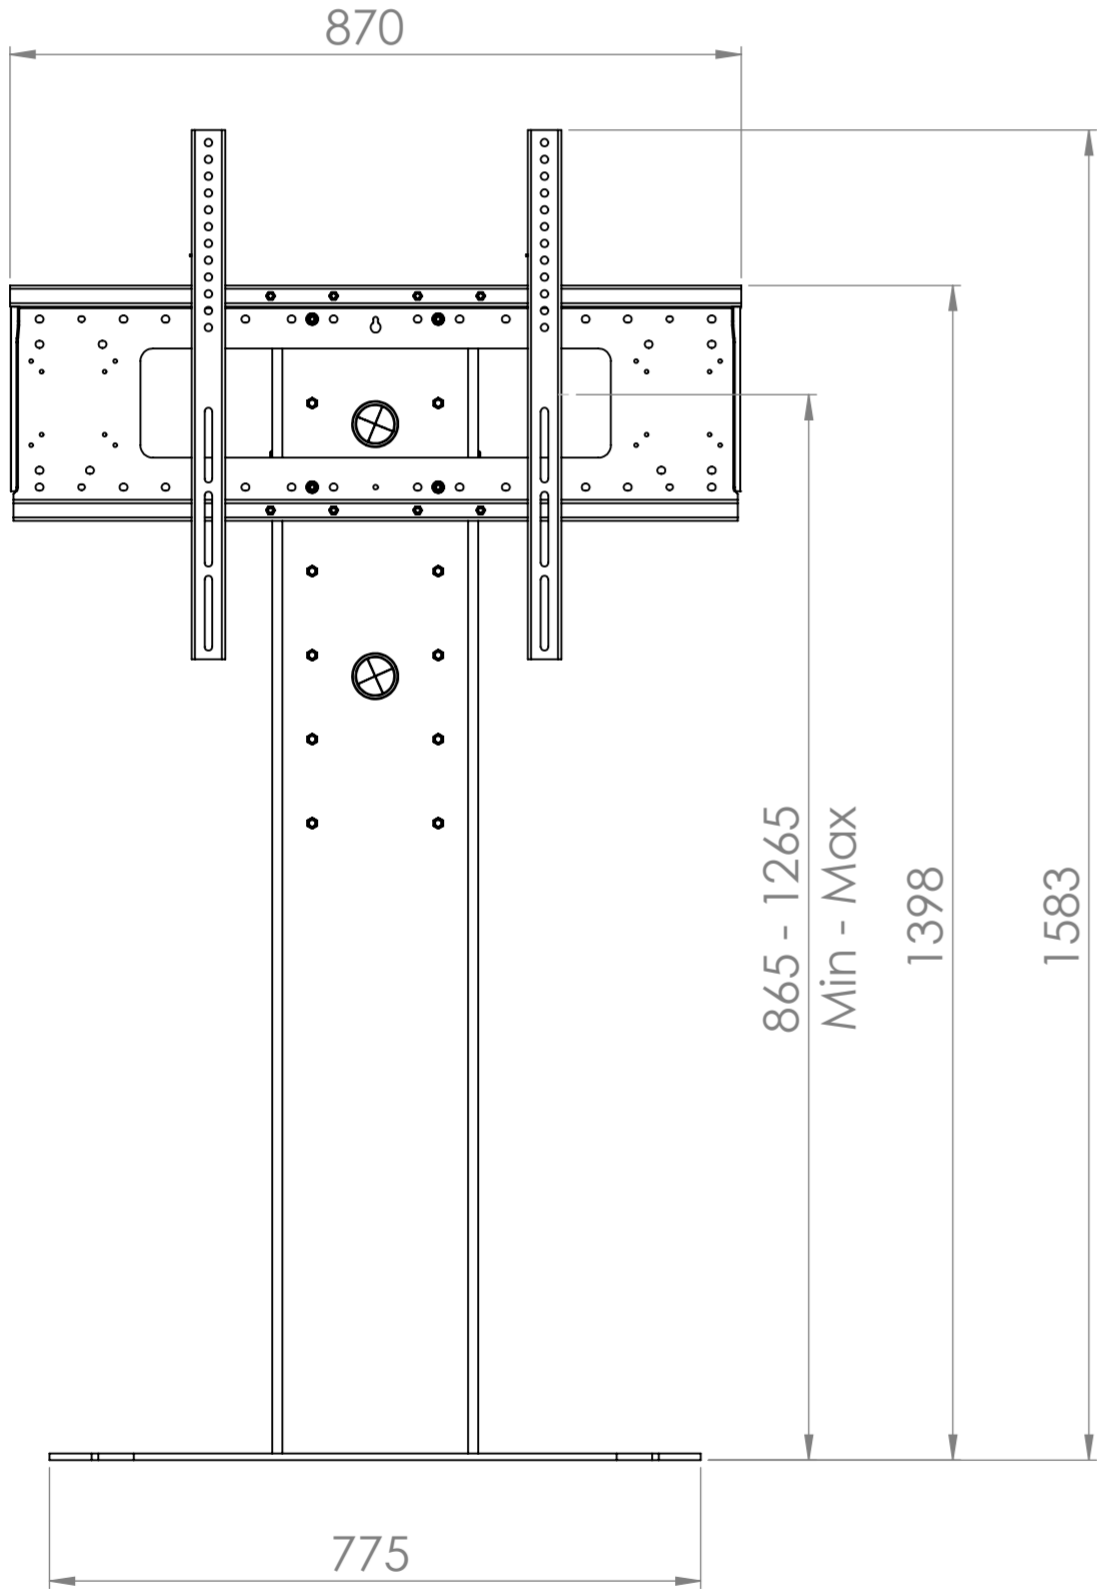

Mono Fixed Height Freestanding Screen Mount - 8428

- Max Capacity 130KG, suitable for screens between 42 and 86in
- Suitable for VESA mounts 200, 300, 400, 500, 600, 700 and 800mm in width and between 100 and 600mm in height
- 5 Fixed positions between 865 and 1265mm, adjustable in 100mm increments
- 4 Gang UK power and 3 x IEC power sockets included inside headbox
- Freestanding plate can be bolted down for additional stability if required

*Dimensions given to a tolerance of +-3mm