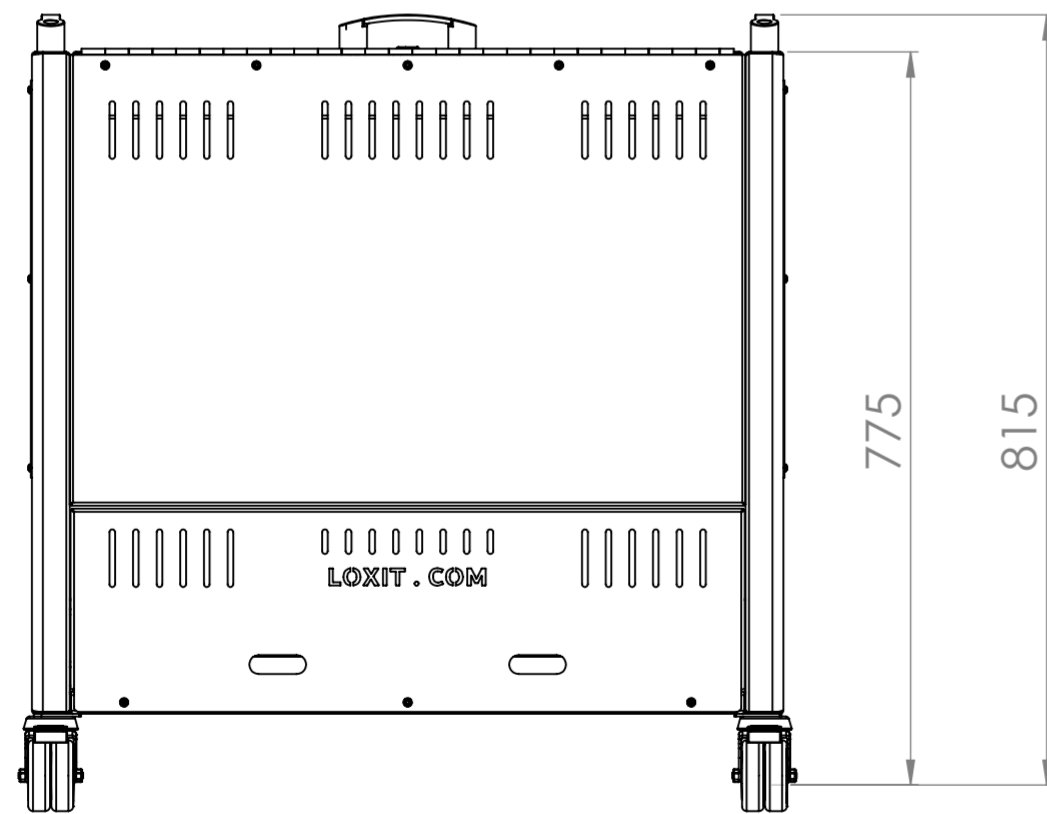

- Storage and Charging for 32 laptops upto 15.6in.
- Lockable storage compartment.
- Compartment space per device W: 40mm D: 300mm H: 400mm*
*(+50mm cable allowance).
- Device charge using their own chargers, UK socket provided for each device.
- Soft start, surge protection, mains conditioner and anti-backwash device for safe charging
- 4 x Lockable double casters
- Naturally ventilated design
- 4 x Grab handles