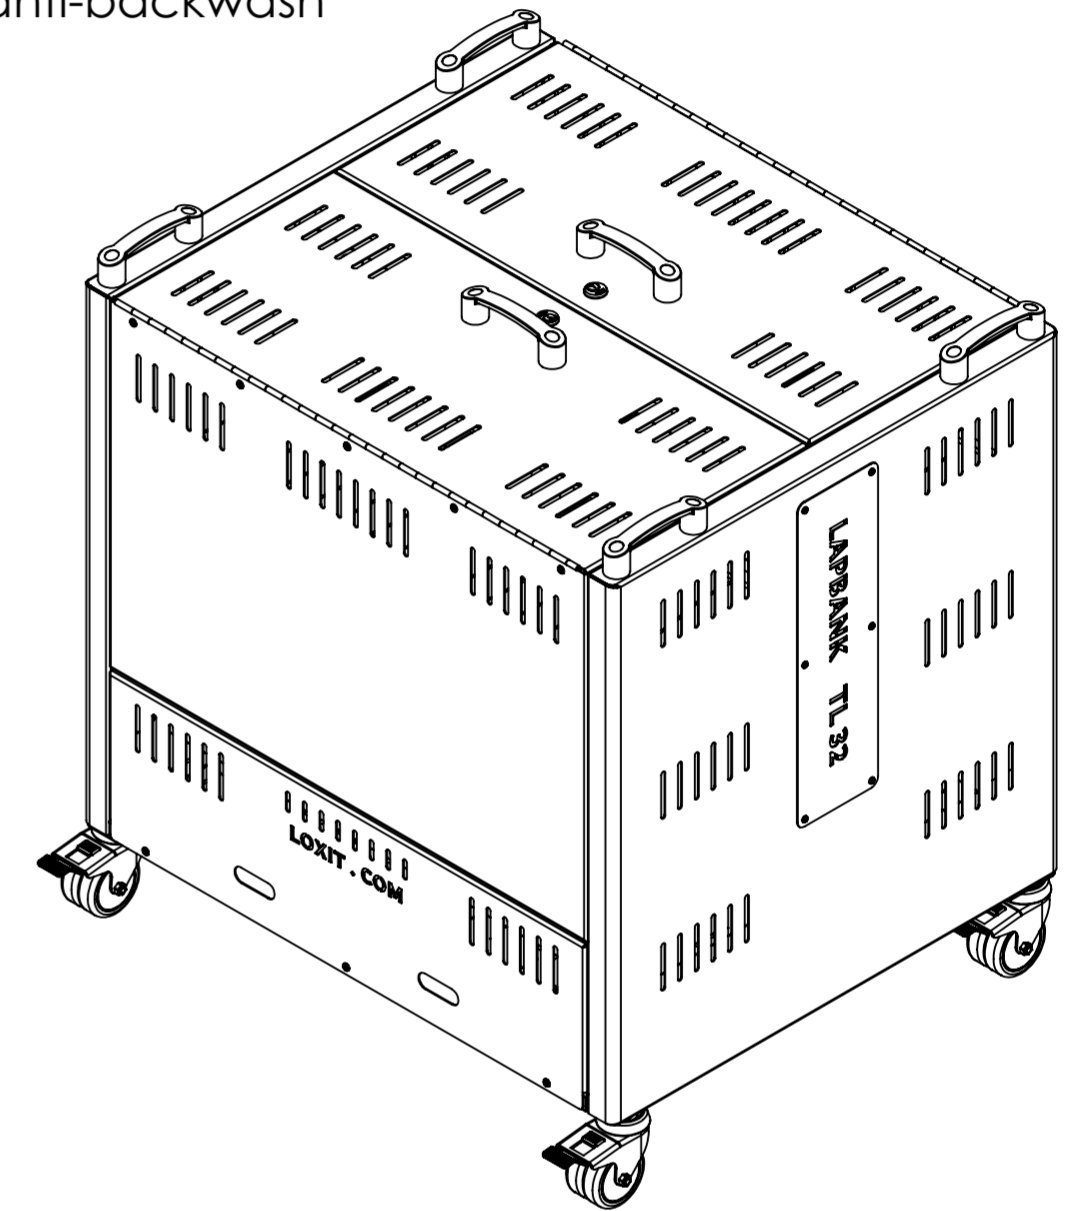

- Storage and Charging for 32 laptops upto 15.6in.
- Lockable storage compartment.
- Compartment space per device W: 40mm D: 300mm H: 400mm*
*(+50mm cable allowance).
- Device charge using their own chargers, UK socket provided for each device.
- Soft start, surge protection, mains conditioner and anti-backwash device for safe charging
- 4 x Lockable double casters
- Naturally ventilated design
- 4 x Grab handles