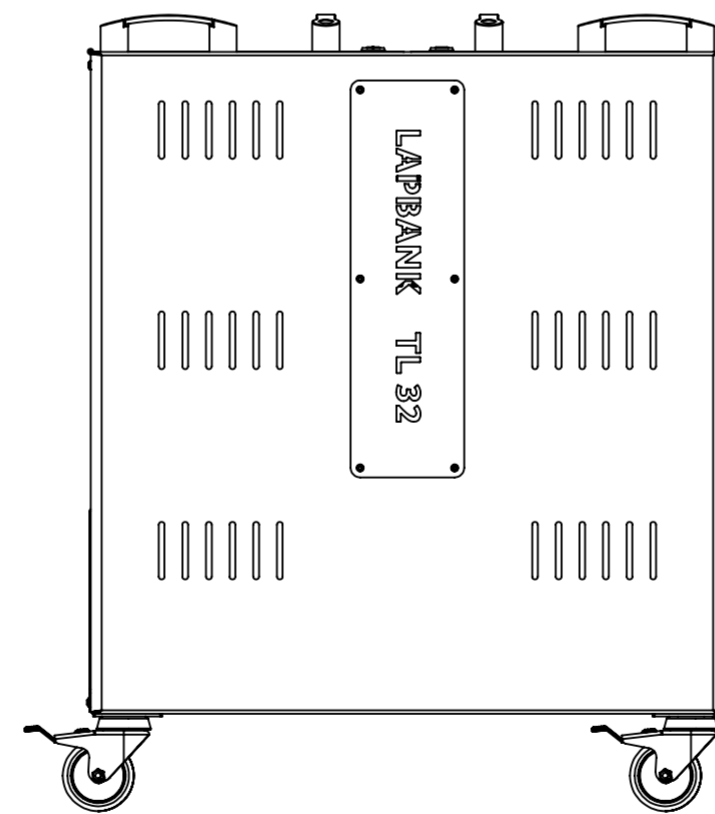

- Storage and Charging for 32 laptops upto 15.6in.
- Lockable storage compartment.
- Compartment space per device W: 40mm D: 300mm H: 400mm*
*(+50mm cable allowance).
- Device charge using their own chargers, UK socket provided for each device.
- Soft start, surge protection, mains conditioner and anti-backwash device for safe charging
- 4 x Lockable double casters
- Naturally ventilated design
- 4 x Grab handles