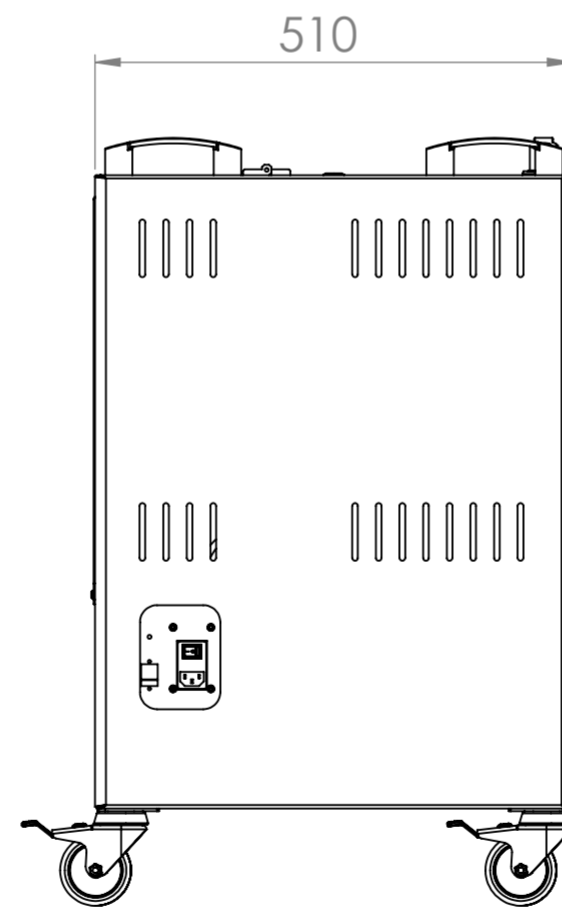

- Storage and Charging for 20 laptops upto 15.6in.
- Lockable storage compartment.
- Compartment space per device W: 40mm D: 300mm H: 400mm*
*(+50mm cable allowance).
- Device charge using their own chargers, UK socket provided for each device.
- Soft start, surge protection, mains conditioner and anti-backwash device for safe charging
- 4 x Lockable double casters
- Naturally ventilated design
- 4 x Grab handles

*Dimensions given to a tolerance of +-3mm