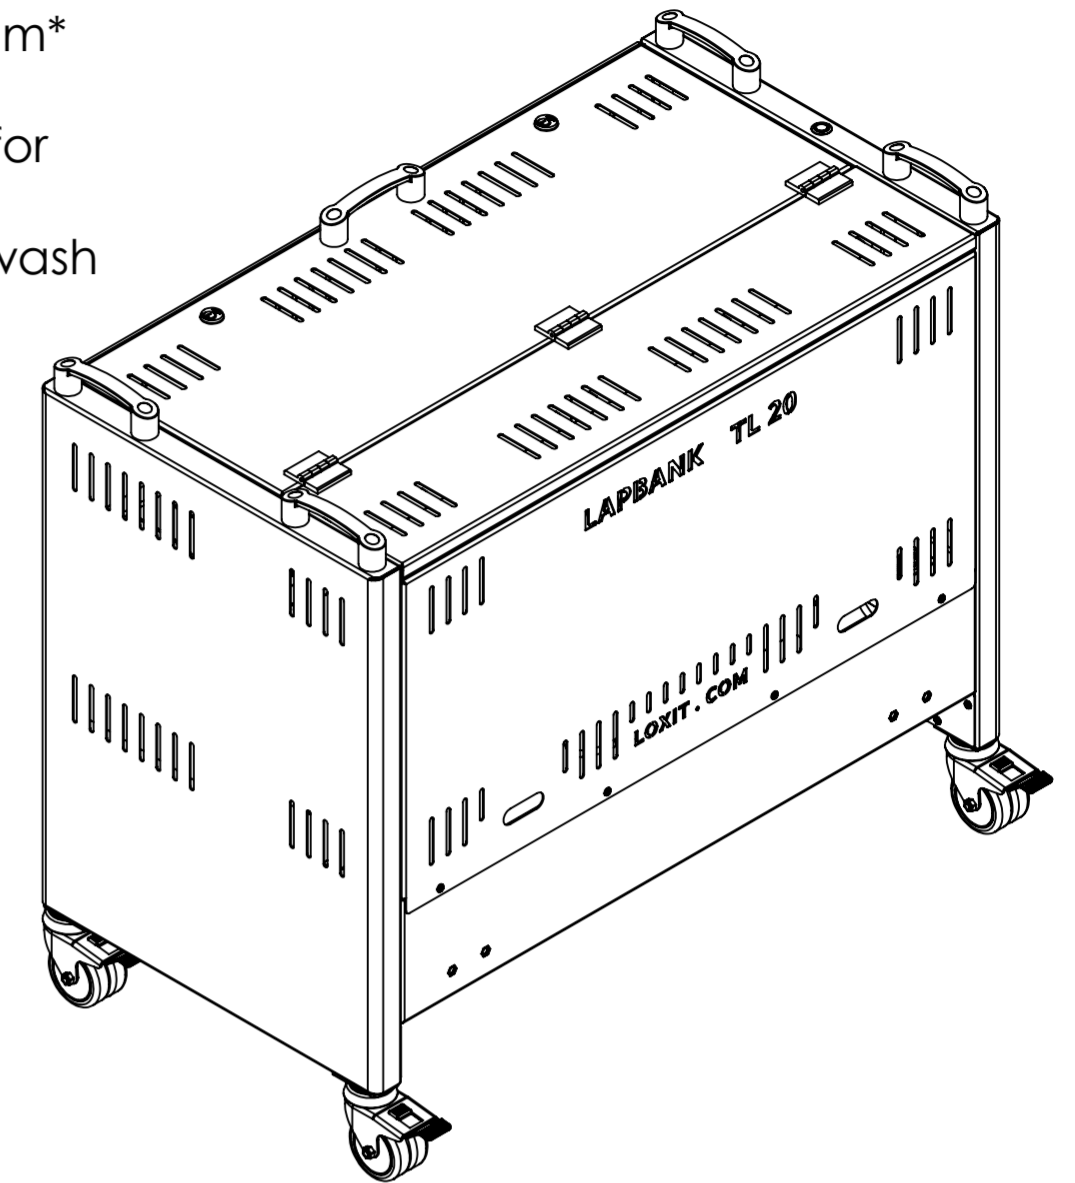

- Storage and Charging for 20 laptops upto 15.6in.
- Lockable storage compartment.
- Compartment space per device W: 40mm D: 300mm H: 400mm*
*(+50mm cable allowance).
- Device charge using their own chargers, UK socket provided for each device.
- Soft start, surge protection, mains conditioner and anti-backwash device for safe charging
- 4 x Lockable double casters
- Naturally ventilated design
- 4 x Grab handles