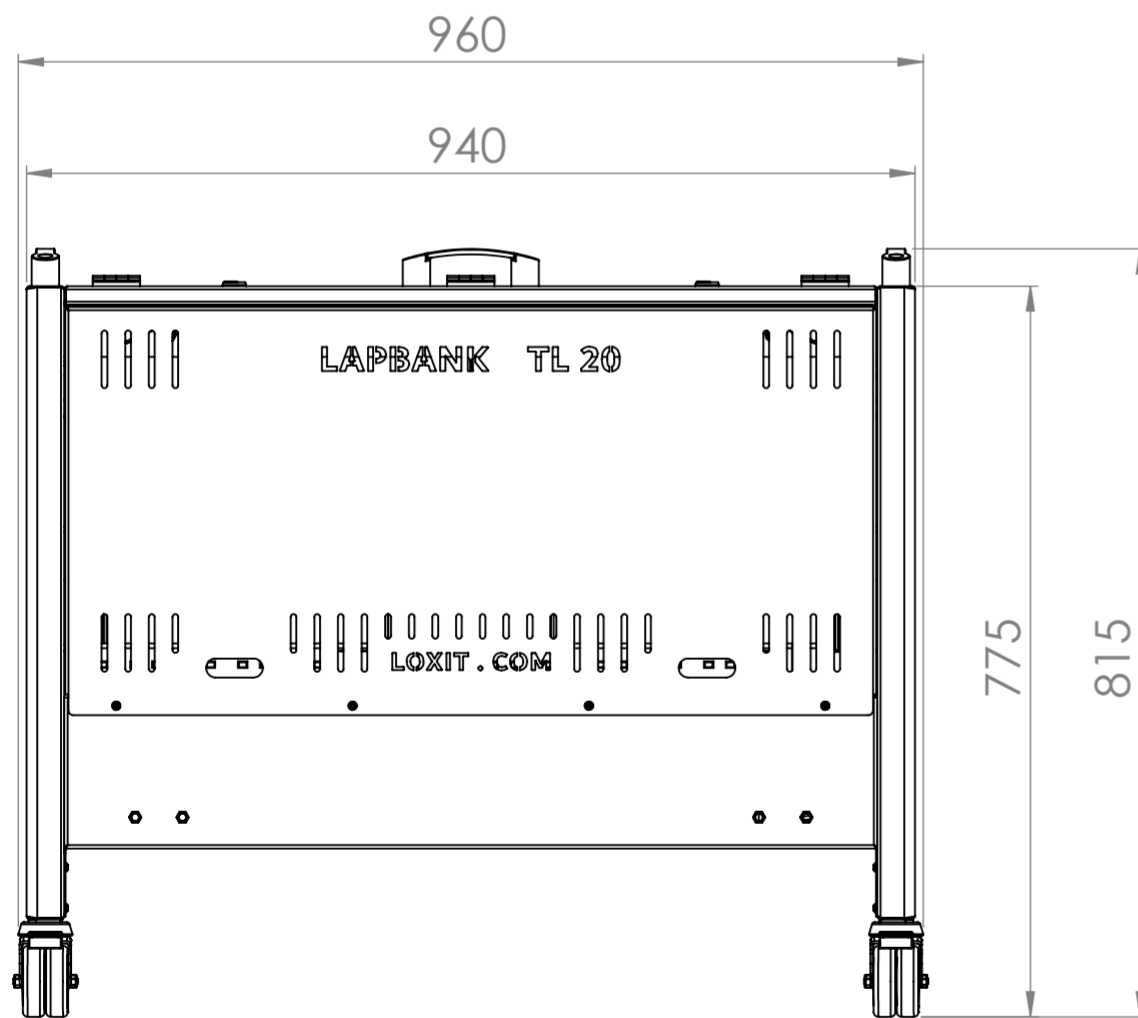

- Storage and Charging for 20 laptops upto 15.6in.
- Lockable storage compartment.
- Compartment space per device W: 40mm D: 300mm H: 400mm*
*(+50mm cable allowance).
- Device charge using their own chargers, UK socket provided for each device.
- Soft start, surge protection, mains conditioner and anti-backwash device for safe charging
- 4 x Lockable double casters
- Naturally ventilated design
- 4 x Grab handles

*Dimensions given to a tolerance of +-3mm