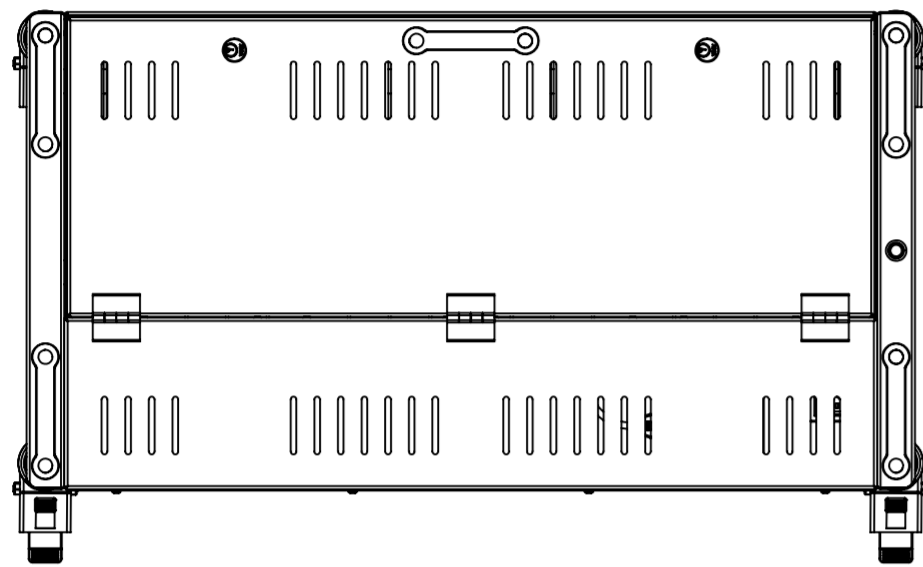

- Storage and Charging for 20 laptops upto 15.6in.
- Lockable storage compartment.
- Compartment space per device W: 40mm D: 300mm H: 400mm*
*(+50mm cable allowance).
- Device charge using their own chargers, UK socket provided for each device.
- Soft start, surge protection, mains conditioner and anti-backwash device for safe charging
- 4 x Lockable double casters
- Naturally ventilated design
- 4 x Grab handles

*Dimensions given to a tolerance of +-3mm