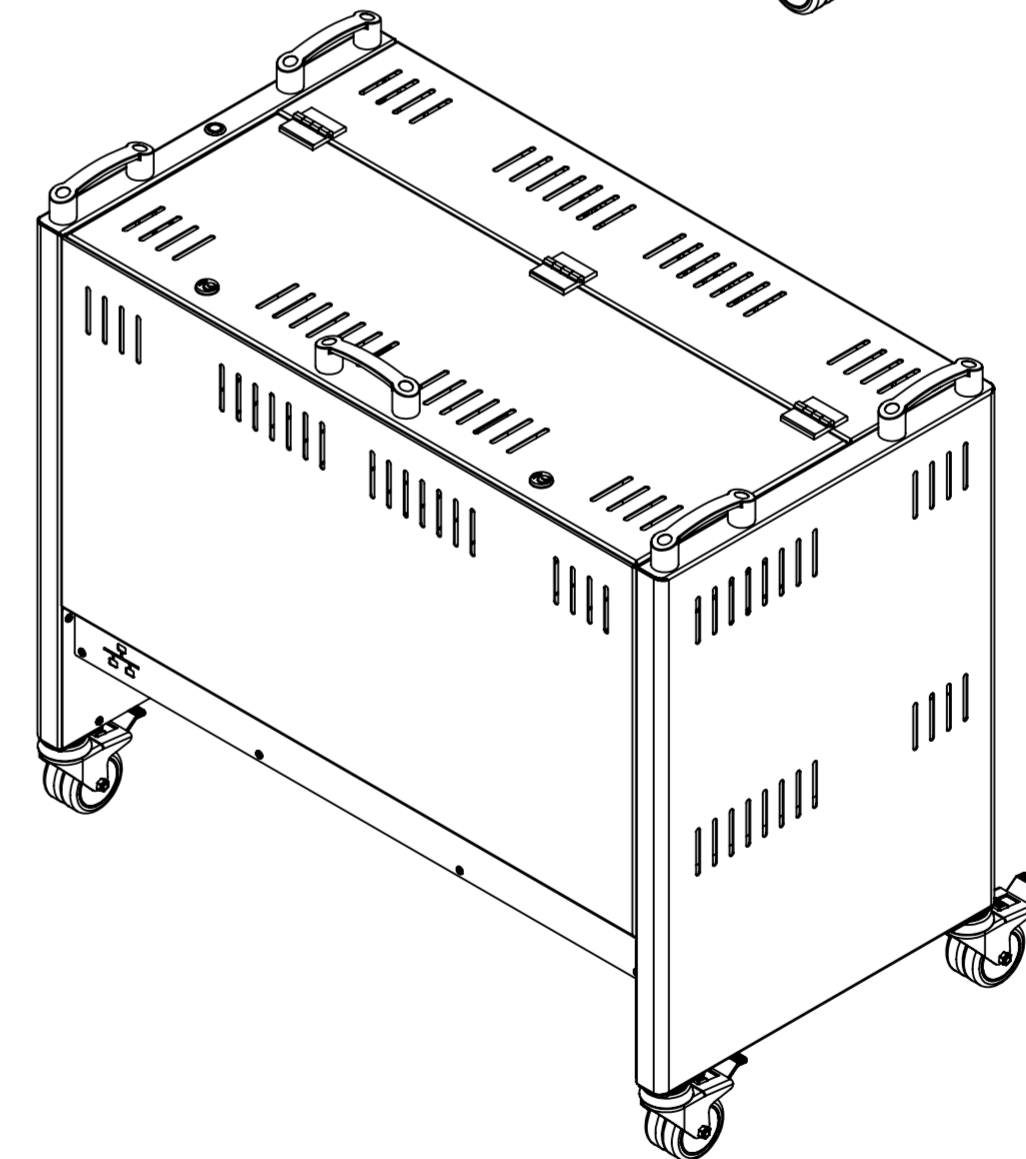

- Storage and Charging for 20 laptops upto 15.6in.
- Lockable storage compartment.
- Compartment space per device W: 40mm D: 300mm H: 400mm*
*(+50mm cable allowance).
- Device charge using their own chargers, UK socket provided for each device.
- Soft start, surge protection, mains conditioner and anti-backwash device for safe charging
- 4 x Lockable double casters
- Naturally ventilated design
- 4 x Grab handles

*Dimensions given to a tolerance of +-3mm