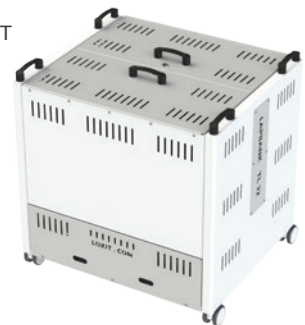

CODE 6705 SECURE DOCKING -

the Lapbank TL can be securely attached to the fabric of the building via our docking option.

There are 4 things that make the Lapbank TL a stand out solution...

- Holds Chromebooks, 15.6" laptops and tablets
- Top loading for easy access
- Less bulk, less weight and increased durability
- Excellent maneuverability

The effort required to move a fully loaded Lapbank TL is further reduced by the 4 grab handles, one at each corner, that ensure the unit that responds to even the lightest of touches.

LAPBANK TL RANGE

CODE	PRODUCT	WEIGHT	(HxWxD)	DEVICE SPACE
6720	Lapbank TL 10	40Kg	620 x 510 x 815mm	47 x 300 x 400mm
6730	Lapbank TL 16	48Kg	765 x 510 x 815mm	40 x 300 x 400mm
6740	Lapbank TL 20	56Kg	940 x 510 x 815mm	40 x 300 x 400mm
6760	Lapbank TL 32	75Kg	670 x 800 x 780mm	47 x 300 x 400mm

We've come across a lot of laptop storage solutions over the years, but nothing comes close to the quality and longevity of Loxit.

**JOHN GRAHAM
ICT DIRECT**