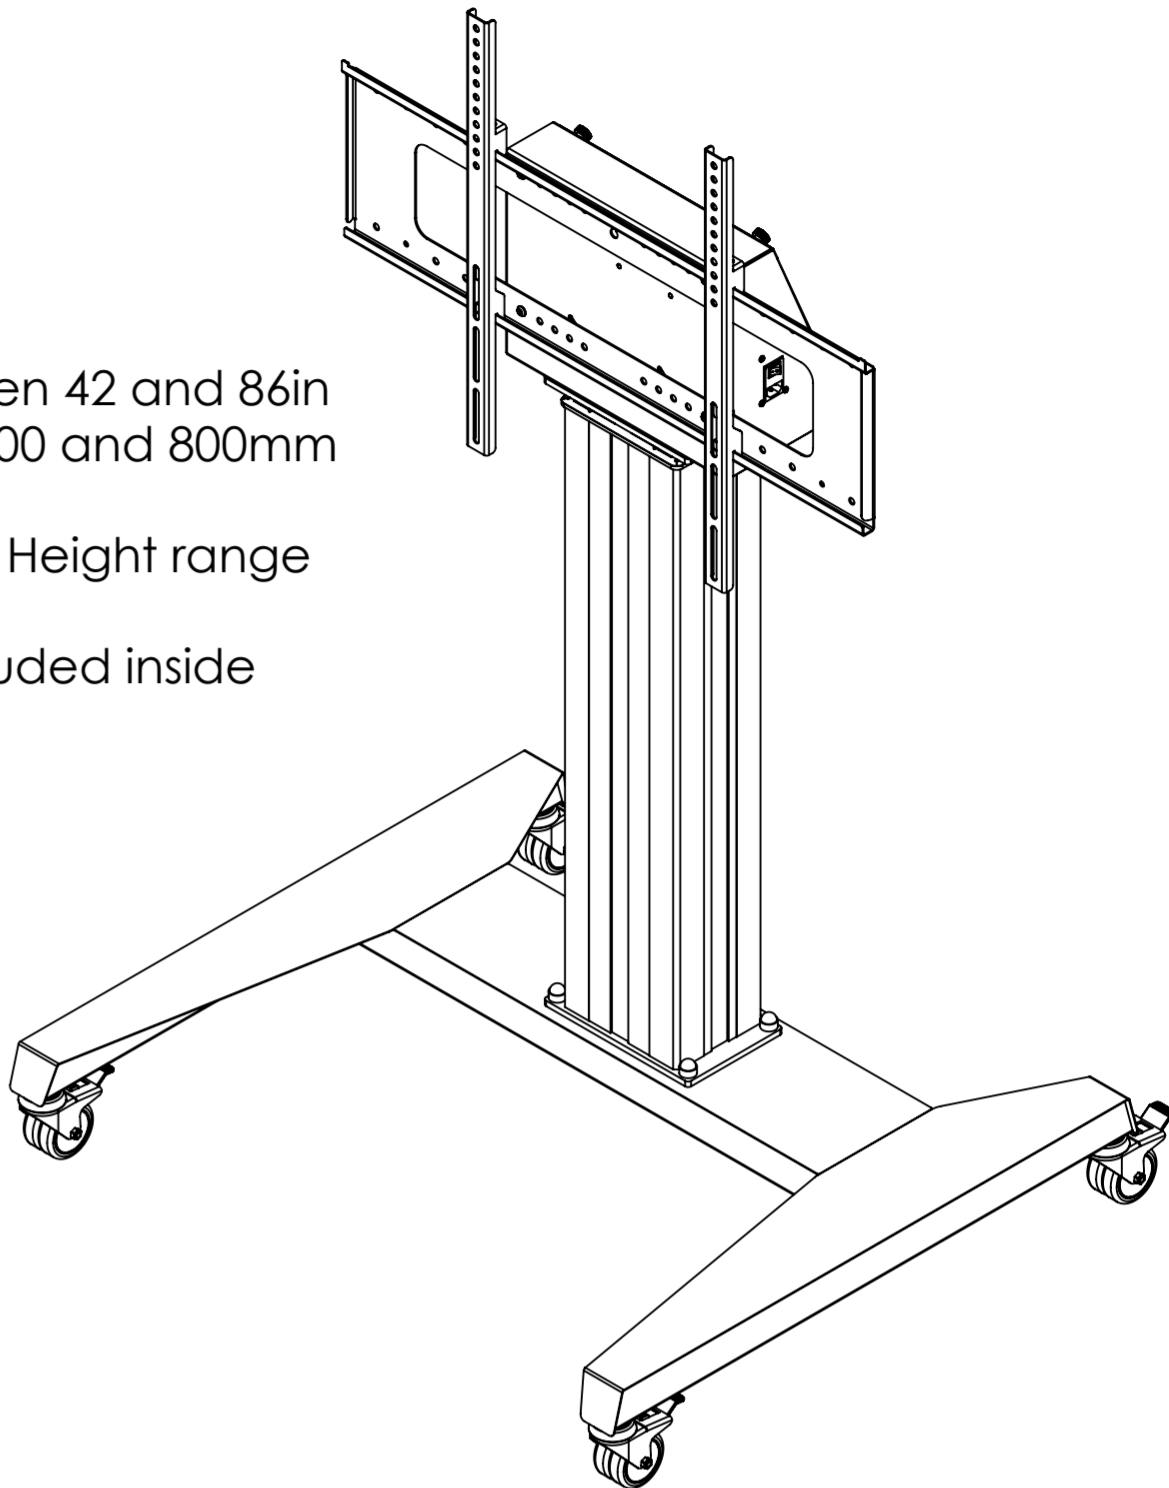

Mono 600 Electric Screen Mount Trolley - 8421

- Max Capacity 130KG, suitable for screens between 42 and 86in
- Suitable for VESA mounts 200, 300, 400, 500, 600 700 and 800mm in width and between 100 and 600mm in height
- 600mm Electric height adjustment, 1260-1860mm Height range to center of mount.
- 4 Gang UK power and 2 x IEC power sockets included inside headbox
- Anti-Collision sensor

*Dimensions given to a tolerance of +-3mm