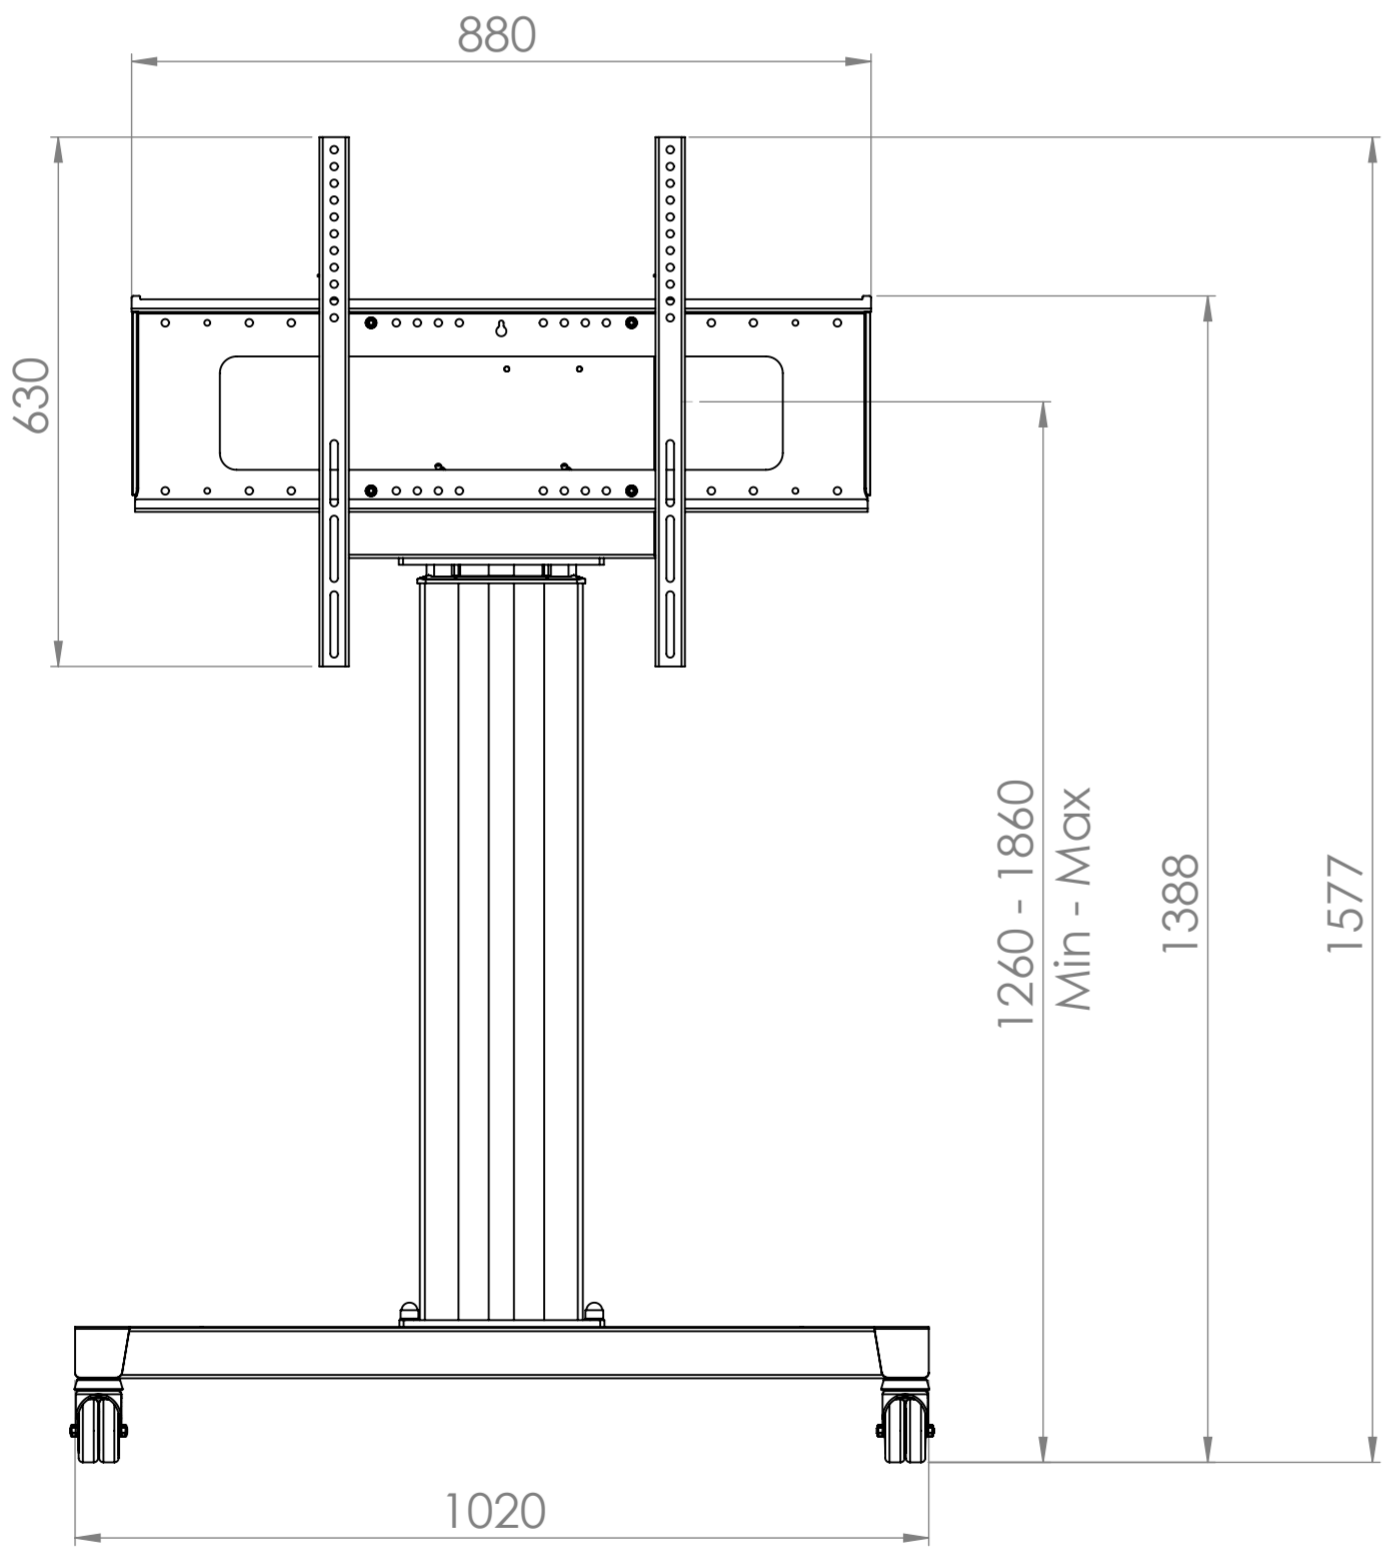

Mono 600 Electric Screen Mount Trolley - 8421

- Max Capacity 130KG, suitable for screens between 42 and 86in
- Suitable for VESA mounts 200, 300, 400, 500, 600 700 and 800mm in width and between 100 and 600mm in height
- 600mm Electric height adjustment, 1260-1860mm Height range to center of mount.
- 4 Gang UK power and 2 x IEC power sockets included inside headbox
- Anti-Collision sensor

*Dimensions given to a tolerance of +-3mm