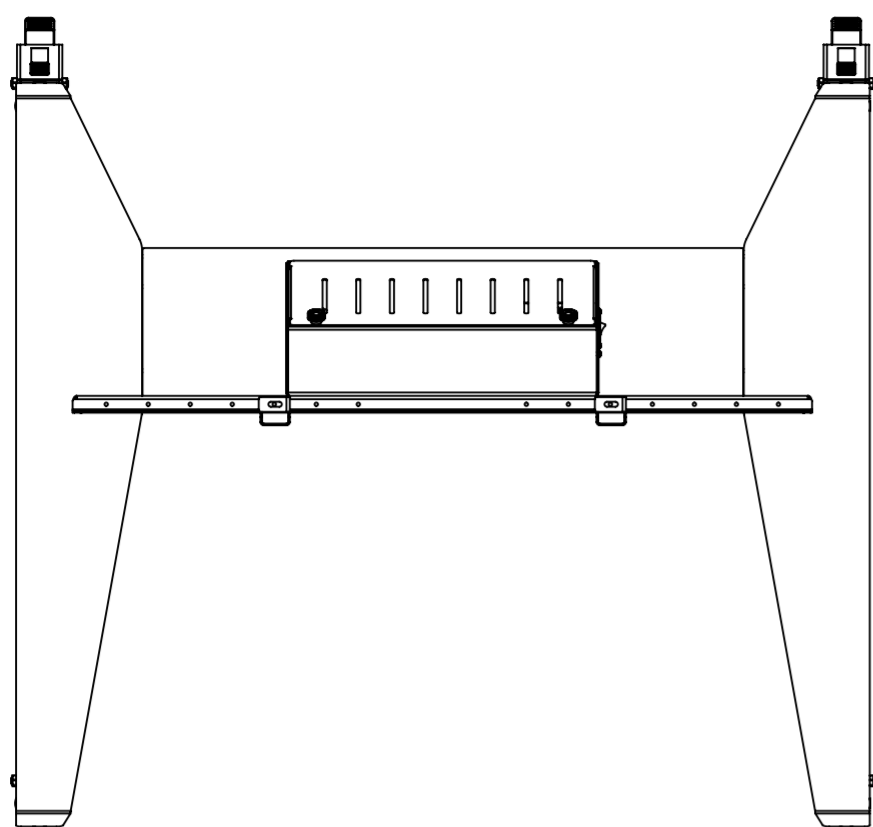

Mono 600 Electric Screen Mount Trolley - 8421

- Max Capacity 130KG, suitable for screens between 42 and 86in
- Suitable for VESA mounts 200, 300, 400, 500, 600 700 and 800mm in width and between 100 and 600mm in height
- 600mm Electric height adjustment, 1260-1860mm Height range to center of mount.
- 4 Gang UK power and 2 x IEC power sockets included inside headbox
- Anti-Collision sensor

*Dimensions given to a tolerance of +-3mm