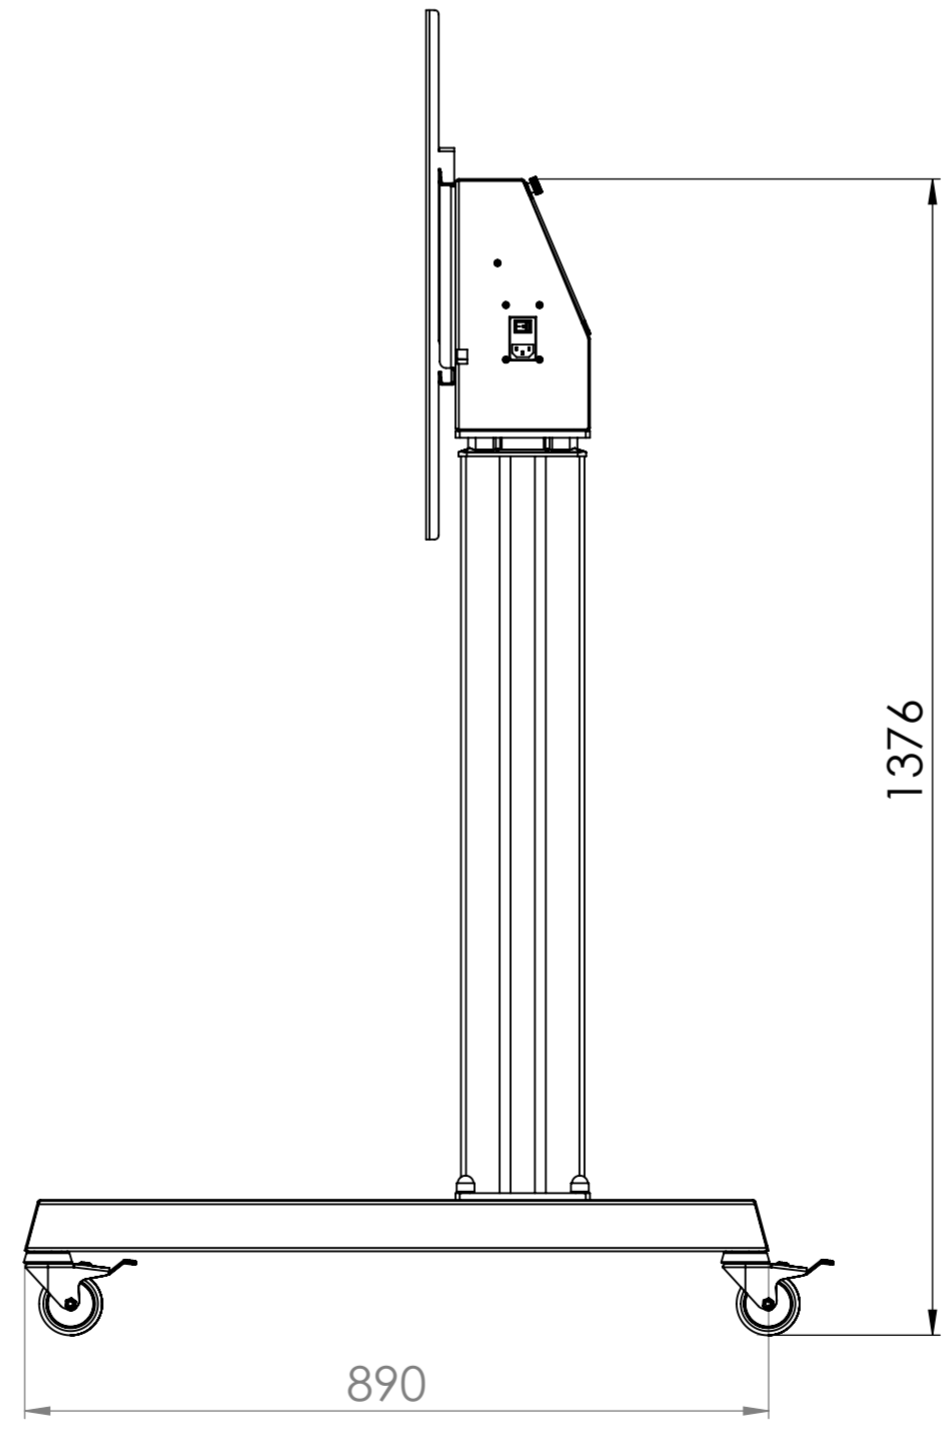

Mono 600 Electric Screen Mount Trolley - 8421

- Max Capacity 130KG, suitable for screens between 42 and 86in
- Suitable for VESA mounts 200, 300, 400, 500, 600 700 and 800mm in width and between 100 and 600mm in height
- 600mm Electric height adjustment, 1260-1860mm Height range to center of mount.
- 4 Gang UK power and 2 x IEC power sockets included inside headbox
- Anti-Collision sensor

*Dimensions given to a tolerance of +-3mm