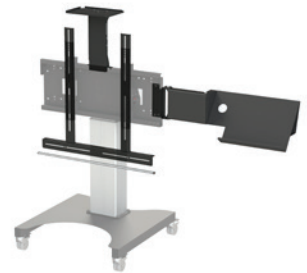

HI-LO® Mono - Electric - Trolley mount

PRODUCT CODE 8421

SIZE	WEIGHT	VESA UP TO	WARRANTY (RTB)	DIMENSIONS
UP TO 86"	UP TO 130kg	800 x 600	5 YRS	HEIGHT: 1617mm WIDTH: 885mm DEPTH: 810mm MOUNT WEIGHT: 38kg ELECTRIC HEIGHT ADJUSTMENT: 600mm

FEATURES

- Simple elegance** - all cables are hidden within the column.
- Supremely stable** - the sturdy base is hidden beneath a neat cover.
- Easy access** - base cover is sculpted for wheelchair access.
- Enhance the experience further with on-board accessories** - including sound bar mount, video conference camera mount, anti-crush bar, laptop shelf, laptop secure wall mount, Apple TV and Intel NUC.

SPECIFICATION

- Vertical range and position** - 600mm of electronic vertical movement
- Mount size** - universal brackets for VESA mount sizes up to 800mm and 440mm or 600mm high. Please specify when ordering.
- Floor to centre of mount** 1295 - 1895mm
- Construction** - high quality steel with a reliable electric motor
- Warranty** - 5 year return to base warranty

A stylish, single column design with near silent telescopic movement (600mm of vertical travel) that includes integrated (and hidden) power distribution as standard.

The trolley is easily maneuvered and incredibly stable, allowing the screen resource to be quickly and safely shared.