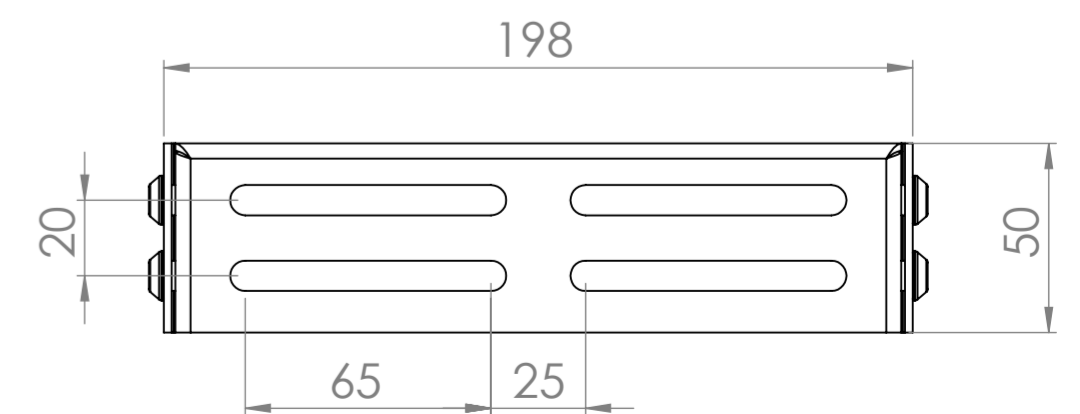

Mount bracket hole pattern

* Wall Mount shown in lowest position,