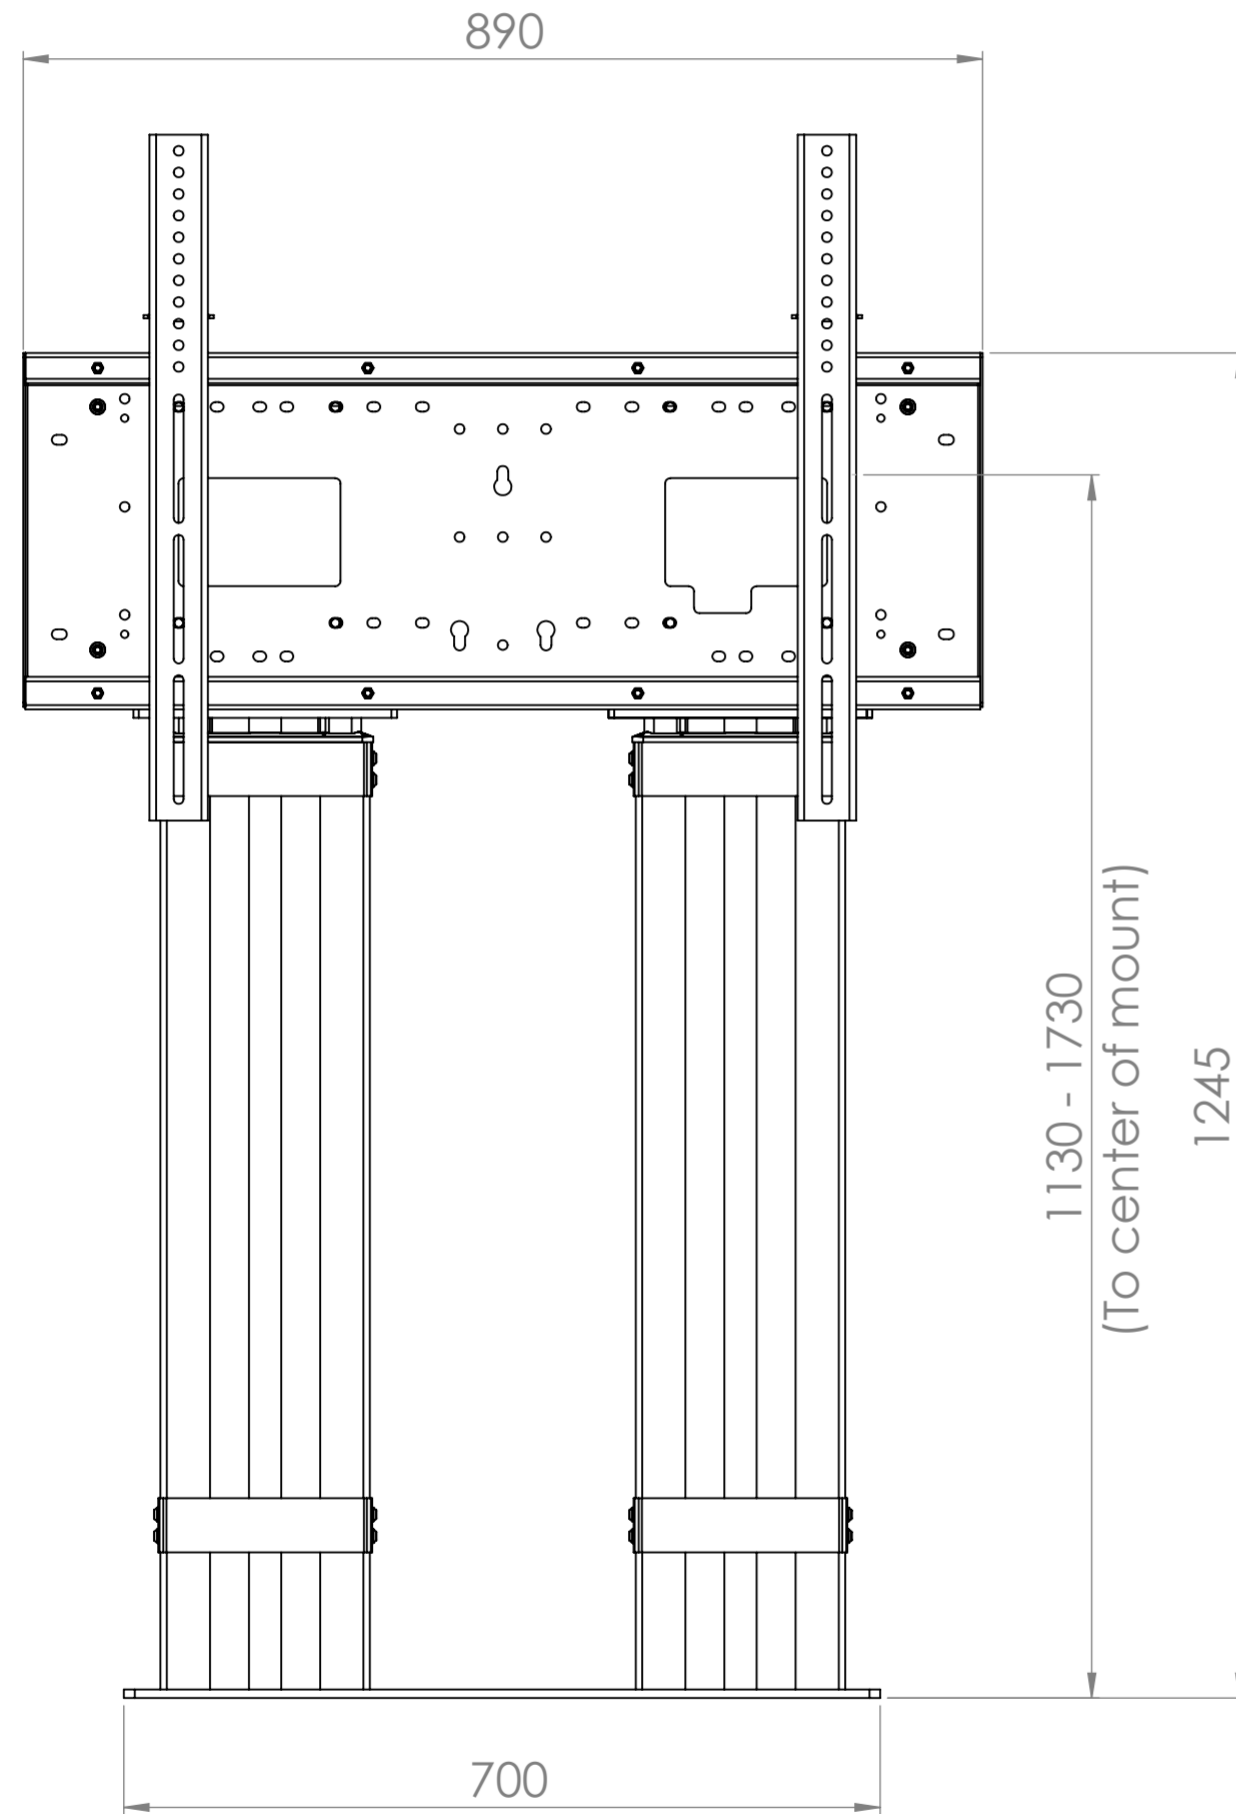

Hi-Lo Mono 600 Heavy Duty Wall mount - 8411

- Max Capacity 170KG, suitable for screens between 75 and 105in
- Suitable for VESA mounts 200, 300, 400, 500, 600, 700 and 800mm in width and between 100 and 600mm in height
- 600mm Electric height adjustment, 1130-1730mm Height range to center of mount.
- 4 Gang UK power and 2 x IEC power sockets included inside headbox
- Anti-Collision sensor
- 40mm Standoff Brackets as standard, 100mm standoff brackets available

Mount bracket hole pattern

* Wall Mount shown in lowest position,

LOXIT
PRODUCTS

Loxit Limited
First avenue
Poynton Industrial Estate
Poynton
Cheshire
England
SK12 1YJ
t: +44 (0) 845 519 5191
w: www.loxit.com

The copyright of this drawing is retained by Loxit limited
This drawing may not be reproduced without prior written permission of Loxit limited

*Dimensions given to a tolerance of +-3mm