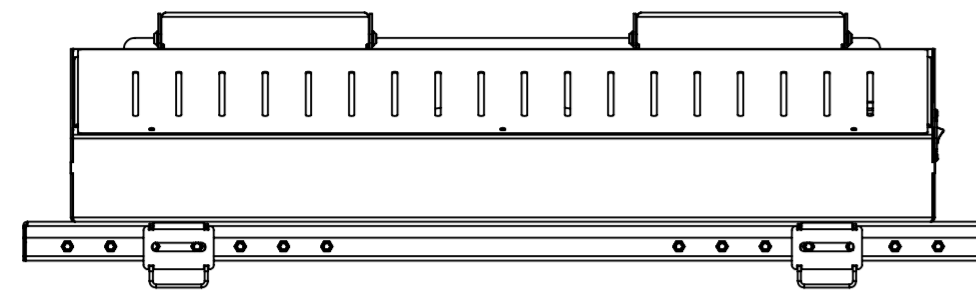

Hi-Lo Mono 600 Heavy Duty Wall mount - 8411

- Max Capacity 170KG, suitable for screens between 75 and 105in
- Suitable for VESA mounts 200, 300, 400, 500, 600, 700 and 800mm in width and between 100 and 600mm in height
- 600mm Electric height adjustment, 1130-1730mm Height range to center of mount.
- 4 Gang UK power and 2 x IEC power sockets included inside headbox
- Anti-Collision sensor
- 40mm Standoff Brackets as standard, 100mm standoff brackets available

The copyright of this drawing is retained by Loxit limited
This drawing may not be reproduced without prior written permission of Loxit limited

*Dimensions given to a tolerance of +-3mm