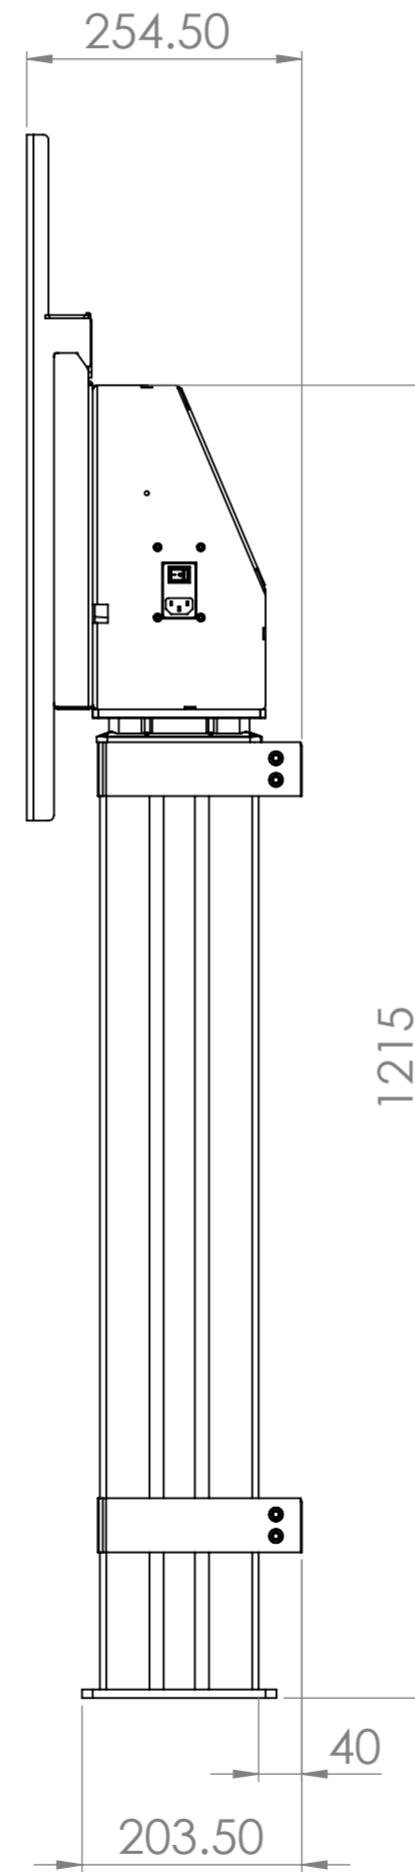

Hi-Lo Mono 600 Heavy Duty Wall mount - 8411

- Max Capacity 170KG, suitable for screens between 75 and 105in
- Suitable for VESA mounts 200, 300, 400, 500, 600, 700 and 800mm in width and between 100 and 600mm in height
- 600mm Electric height adjustment, 1130-1730mm Height range to center of mount.
- 4 Gang UK power and 2 x IEC power sockets included inside headbox
- Anti-Collision sensor
- 40mm Standoff Brackets as standard, 100mm standoff brackets available

Mount bracket hole pattern

* Wall Mount shown in lowest position,

LOXIT
PRODUCTS

Loxit Limited
First avenue
Poynton Industrial Estate
Poynton
Cheshire
England
SK12 1YJ
t: +44 (0) 845 519 5191
w: www.loxit.com

The copyright of this drawing is retained by Loxit limited
This drawing may not be reproduced without prior written permission of Loxit limited

*Dimensions given to a tolerance of +-3mm