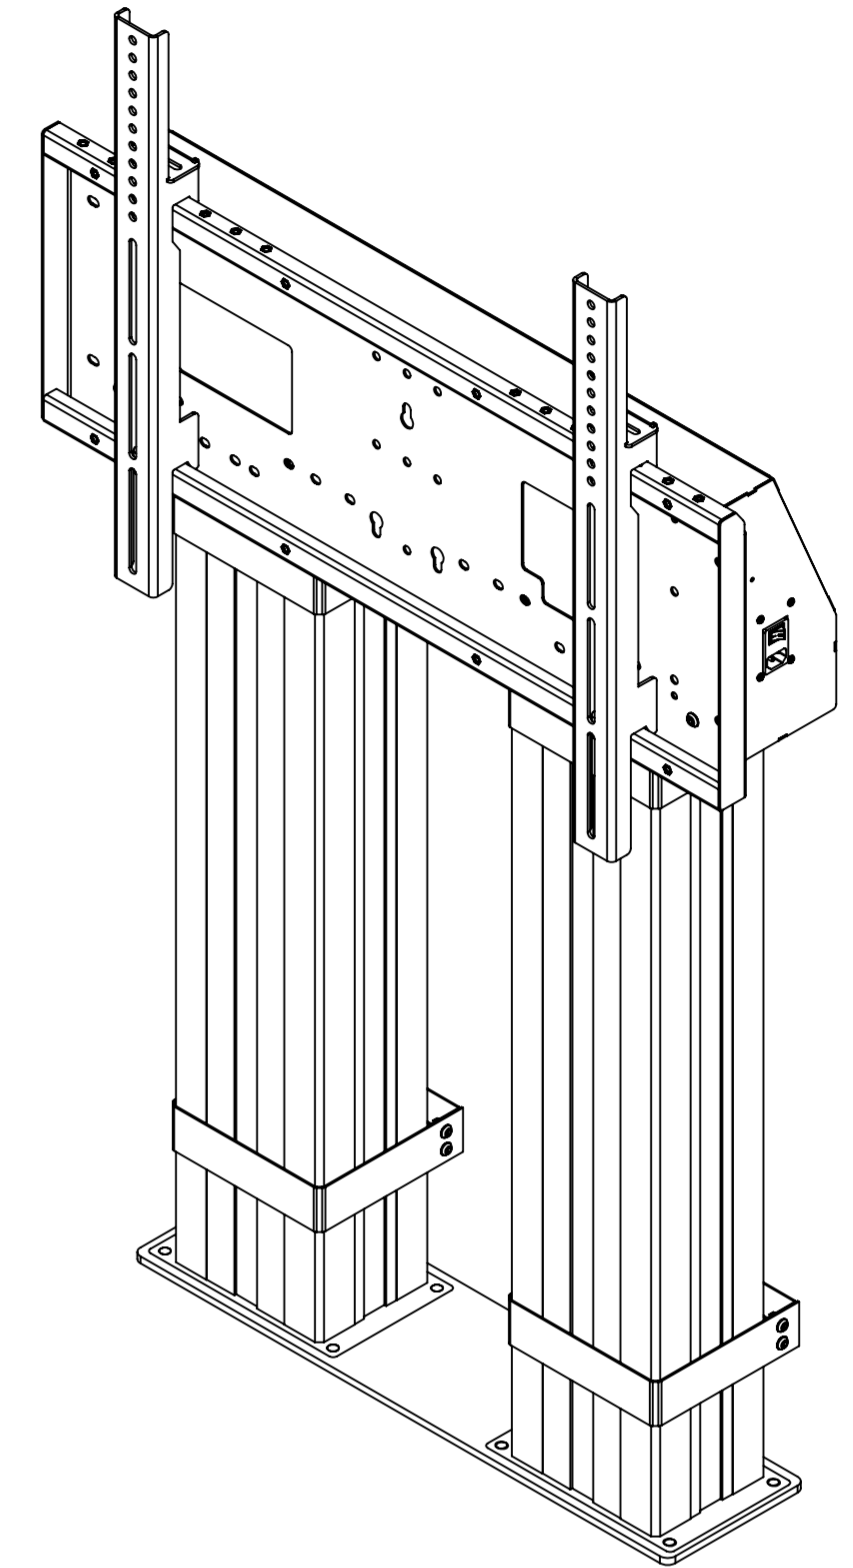

Hi-Lo Mono 600 Heavy Duty Wall mount - 8411

- Max Capacity 170KG, suitable for screens between 75 and 105in
- Suitable for VESA mounts 200, 300, 400, 500, 600, 700 and 800mm in width and between 100 and 600mm in height
- 600mm Electric height adjustment, 1130-1730mm Height range to center of mount.
- 4 Gang UK power and 2 x IEC power sockets included inside headbox
- Anti-Collision sensor
- 40mm Standoff Brackets as standard, 100mm standoff brackets available

The copyright of this drawing is retained by Loxit limited
This drawing may not be reproduced without prior written permission of Loxit limited

*Dimensions given to a tolerance of +-3mm