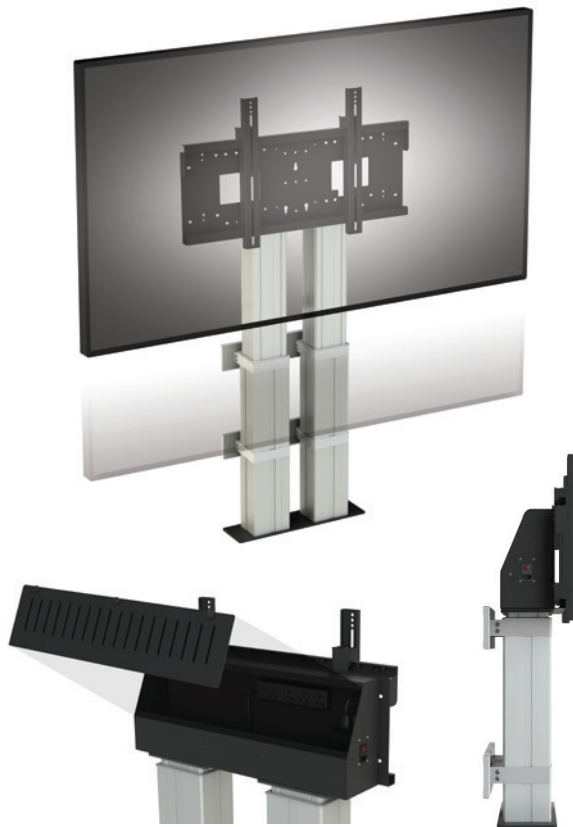

HI-LO® Mono Heavy Duty - Electric - Floor mount

PRODUCT CODE 8411

SIZE	WEIGHT	VESA UP TO	WARRANTY (RTB)	DIMENSIONS
UP TO 105"	UP TO 170kg	800 x 600	5 YRS	HEIGHT 1460mm WIDTH 780mm DEPTH 700mm MOUNT WEIGHT 76kg ELECTRIC HEIGHT ADJUSTMENT 600mm

FEATURES

Simple elegance - all cables are hidden within the column.

Strong, secure fixing - twin wall brackets with fixing plates, all hidden behind the column.

Enhance the experience further with on-board accessories - including extra deep wall brackets, sound bar mount, video conference camera mount, anti-crush bar, laptop shelf, laptop secure wall mount, floor plate, Apple TV and Intel NUC.

SPECIFICATION

Vertical range and position -

600mm of electronic vertical movement

Mount size - universal brackets for VESA mount sizes up to 800mm and 440mm or 600mm high. Please specify when ordering.

Floor to centre of mount 1132 - 1732mm

This is a strong solution, the physical design of the mount creates an extremely small footprint, enabling it to blend into its surroundings. Safety - for peace of mind, the twin wall brackets and location plates provide a solid fix. The specification is incredibly high, additional function and control is tailored to your needs through a range of accessories. Standard models have a maximum screen size of 170kg and 105".