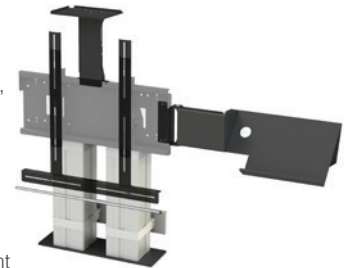

HI-LO® Mono Heavy Duty - Electric - Floor mount

PRODUCT CODE 8411

SIZE	WEIGHT	VESA UP TO	WARRANTY (RTB)	DIMENSIONS
UP TO 105"	UP TO 170kg	800 x 600	5 YRS	HEIGHT 1460mm WIDTH 780mm DEPTH 700mm MOUNT WEIGHT 76kg ELECTRIC HEIGHT ADJUSTMENT 600mm

FEATURES

Simple elegance - all cables are hidden within the column.

Strong, secure fixing - twin wall brackets with fixing plates, all hidden behind the column.

Enhance the experience further with on-board accessories - including extra deep wall brackets, sound bar mount, video conference camera mount, anti-crush bar, laptop shelf, laptop secure wall mount, floor plate, Apple TV and Intel NUC.

SPECIFICATION

Vertical range and position -

600mm of electronic vertical movement

Mount size - universal brackets for VESA mount sizes up to 800mm and 440mm or 600mm high. Please specify when ordering.

Floor to centre of mount 1132 - 1732mm

This is a strong solution, the physical design of the mount creates an extremely small footprint, enabling it to blend into its surroundings. Safety - for peace of mind, the twin wall brackets and location plates provide a solid fix. The specification is incredibly high, additional function and control is tailored to your needs through a range of accessories. Standard models have a maximum screen size of 170kg and 105".