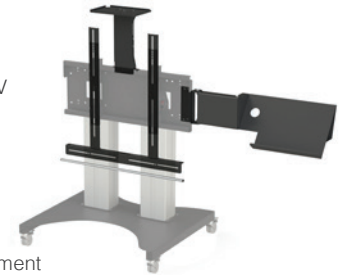

## PRODUCT CODE 8401

SIZE	WEIGHT	VESA UP TO	WARRANTY (RTB)	DIMENSIONS
UP TO 105"	UP TO 170kg	800 x 600	5 YRS	HEIGHT 1460mm WIDTH 1105mm DEPTH 936mm MOUNT WEIGHT 90kg ELECTRIC HEIGHT ADJUSTMENT 600mm

## FEATURES

- Simple elegance** - all cables are hidden within the column.
- Supremely stable** - the sturdy base is hidden beneath a neat cover.
- Easy access** - base cover is sculpted for wheelchair access.
- Enhance the experience further with on-board accessories** - including sound bar mount, video conference camera mount, anti-crush bar, laptop shelf, laptop secure wall mount, Apple TV and Intel NUC.

## SPECIFICATION

- Vertical range and position** - 600mm of electronic vertical movement
- Mount size** - universal brackets for VESA mount sizes up to 800mm and 440mm or 600mm high. Please specify when ordering.
- Floor to centre of mount** 1285-1895mm
- Construction** - high quality steel with a reliable electric motor
- Warranty** - 5 year return to base warranty

Two stylish columns with near silent telescopic movement (600mm of vertical travel) that includes integrated (and hidden) power distribution as standard.

The trolley is easily maneuvered and incredibly stable, allowing the screen resource to be quickly and safely shared.